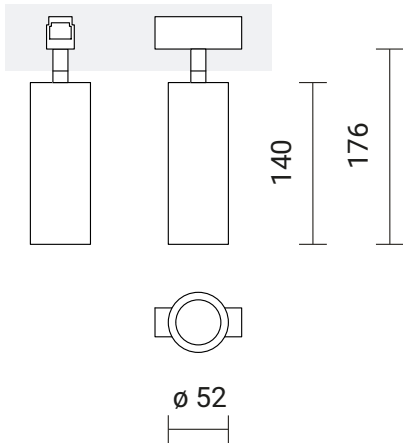

Application: offices, shops, entrance lobbies, apartments
Housing: cast aluminum
The color of the housing: Black / White
Lifetime Lxx Bxx: L70B50@60.000h
Color rendering index: 80
Color temperature: 3000 K
Type of control: DALI
Power Supply: electronic, to be ordered separately (DALI)
Other: Input voltage - 48V DC

Code	36.0146.31.830.DALI
Family	INSIGHT SPOT
Length L	116 mm
Luminaire luminous flux	1600 lm
Luminaire power	21 W
Luminaire luminous efficacy	76 lm/W
Color rendering index	80
Color temperature	3000 K
Supply voltage	48V DC
Distribution angle	34 °
IP (top/bottom)	IP20

[mm]

The dimensions and technical information provided are for reference only. Actual data may slightly differ due to the manufacturing process. Spectra Lighting reserves the right to change the presented materials and technical parameters of products without prior notice. The photos show an illustrative representation of products and colors. The finish, color and appearance of the optics depend on the choice of the luminaire and may be different than shown in the photo.