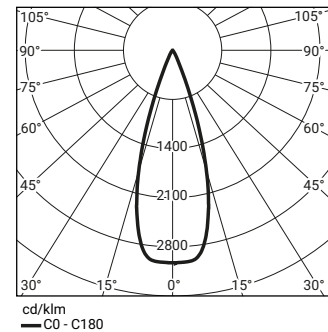

Application: offices, shops, entrance lobbies, apartments
Housing: cast aluminum
The color of the housing: Black / White
Lifetime Lxx Bxx: L70B50@60.000h
Color rendering index: 80
Color temperature: 3000 K
Type of control: DALI
Power Supply: electronic, to be ordered separately (DALI)
Other: Input voltage - 48V DC

Code	36.0146.31.830.DALI
Family	INSIGHT SPOT
Length L	116 mm
Luminaire luminous flux	1600 lm
Luminaire power	21 W
Luminaire luminous efficacy	76 lm/W
Color rendering index	80
Color temperature	3000 K
Supply voltage	48V DC
Distribution angle	34 °
IP (top/bottom)	IP20