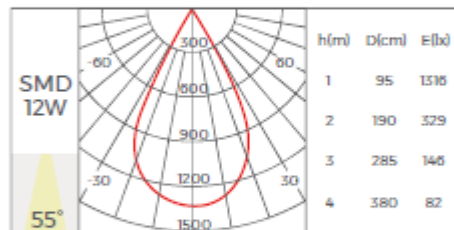

LINE DARKLIGHT 110/220/440

Power	6W/12W/24W
Luminous flux	450lm/900lm/1800lm
Size	L113mm/221/436/W23mm/H40,80mm
Dimming	ON/OFF, DALI, TUYAL, CASAMBI
CCT	2700K 3000K 4000K

FINISHING

white

black

! the above parameters are based on Ra90 and 4000K light source