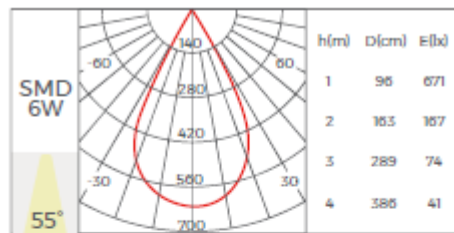

LINE DARKLIGHT 110/220/440

Power	6W/12W/24W
Luminous flux	450lm/900lm/1800lm
Size	L113mm/221/436/W23mm/H40,80mm
Dimming	ON/OFF, DALI, TUYAL, CASAMBI
CCT	2700K 3000K 4000K

FINISHING

white

black

! the above parameters are based on Ra90 and 4000K light source