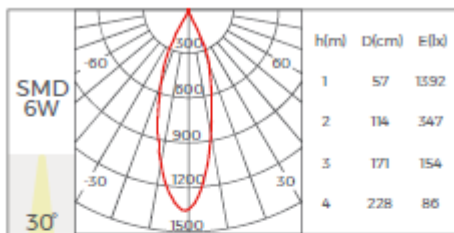

LINE DARKLIGHT 110/220/440

Power	6W/12W/24W
Luminous flux	450lm/900lm/1800lm
Size	L113mm/221/436/W23mm/H40,80mm
Dimming	ON/OFF, DALI, TUYAL, CASAMBI
CCT	2700K 3000K 4000K

FINISHING

white

black

! the above parameters are based on Ra90 and 4000K light source