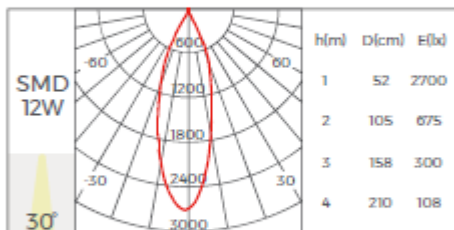

LINE DARKLIGHT 110/220/440

Power	6W/12W/24W
Luminous flux	450lm/900lm/1800lm
Size	L113mm/221/436/W23mm/H40,80mm
Dimming	ON/OFF, DALI, TUYAL, CASAMBI
CCT	2700K 3000K 4000K

FINISHING

white

black

! the above parameters are based on Ra90 and 4000K light source