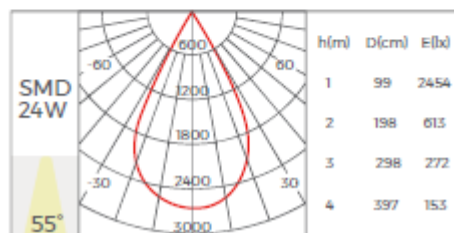

LINE DARKLIGHT 110/220/440

Power	6W/12W/24W
Luminous flux	450lm/900lm/1800lm
Size	L113mm/221/436/W23mm/H40,80mm
Dimming	ON/OFF, DALI, TUYAL, CASAMBI
CCT	2700K 3000K 4000K

FINISHING

white

black

! the above parameters are based on Ra90 and 4000K light source