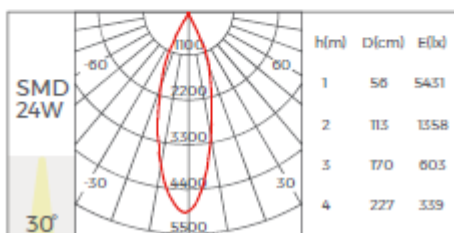

LINE DARKLIGHT 110/220/440

Power	6W/12W/24W
Luminous flux	450lm/900lm/1800lm
Size	L113mm/221/436/W23mm/H40,80mm
Dimming	ON/OFF, DALI, TUYAL, CASAMBI
CCT	2700K 3000K 4000K

FINISHING

white

black

! the above parameters are based on Ra90 and 4000K light source