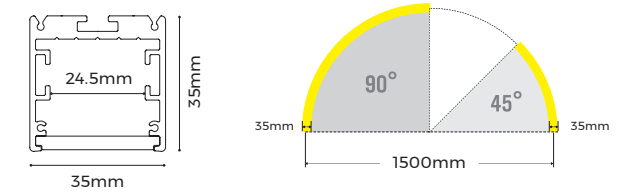

AS3535-08A45/90

Basic Parameters

Installation	Pendant, Ceiling, Trimless recessed
Lighting direction	Downward
Material	AL6063-T5, spraying surface
Coating	Silver, Black, White
Application	Indoor
IP grade	IP20
Warranty	5 years
Certification	Rohs, Reach

Profile components

Profile	AS3535-08A45/90 35x35mm, D800mm, 45/90°	
Diffuser	CV-AS3535FD L20000xW32xH3.5mm	
End cap	EC-AS3535 35x35x1.5mm	

Installation Accessory

Pendant cable	PN-W	
Pendant cable (wire and pendant cable in one)	PE-K	
Pendant accessory	PY-C φ250x20x0.6mm	
Mounting clip	CL-05	
Screw set	CL-01 M3.5x40mm	
Trimless recessed accessory	RE-13 78x34x15mm	

Interconnection Accessory

Splicing bar	EX-26 30x23.5x4.6mm	

Light Source

Model	CRI	Lumens (4000K)	Voltage	Typ. power	Size	LEDs/ pcs	Cutting unit
DY8160-24V-20mm-08A45	>80 >90	870LM/ pcs	24V	5.8W/ pcs	D800x45x20x5.8mm	48LEDs	16LEDs

AS3535-15A45/90

Basic Parameters

Installation	Pendant, Ceiling, Trimless recessed
Lighting direction	Downward
Material	AL6063-T5, spraying surface
Coating	Silver, Black, White
Application	Indoor
IP grade	IP20
Warranty	5 years
Certification	Rohs, Reach

Profile components

Profile	AS3535-15A45/90 35x35mm, D1500mm, 45/90°	
Diffuser	CV-AS3535FD L20000xW32xH3.5mm	
End cap	EC-AS3535 35x35x1.5mm	

Installation Accessory

Pendant cable	PN-W	
Pendant cable (wire and pendant cable in one)	PE-K	
Pendant accessory	PY-C φ350x20x0.6mm	
Mounting clip	CL-05	
Screw set	CL-01 M3.5x40mm	
Trimless recessed accessory	RE-13 78x34x15mm	

Interconnection Accessory

Splicing bar	EX-26 L30x23.5x4.6mm	

Light Source

Model	CRI	Lumens (4000K)	Voltage	Typ. power	Size	LEDs/ pcs	Cutting unit
DY8160-24V-20mm-15A45	>80 >90	1740LM/ pcs	24V	11.6W/ pcs	D1500x45x20x5.8mm	96LEDs	16LEDs