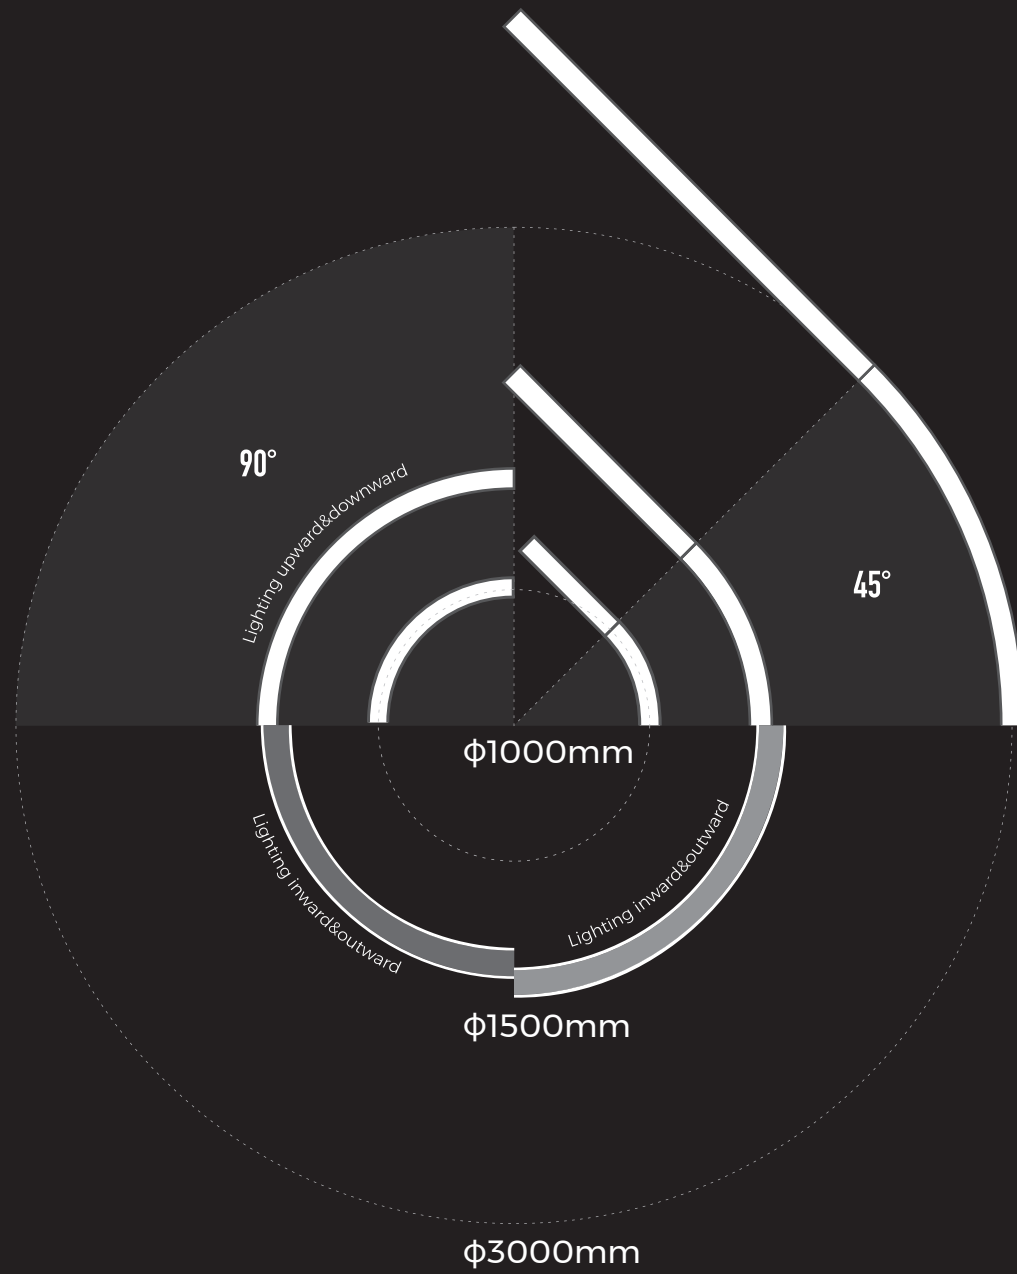

# Product Overview

AS3535 Series

- φ800mm, Curve 90° (Lighting Downward), 45° Rigid Modular
- φ800mm, Curve 45° (Lighting Downward), 45° Rigid Modular
- φ1500mm, Curve 90° (Lighting Downward), 45° Rigid Modular
- φ1500mm, Curve 45° (Lighting Downward), 45° Rigid Modular
- φ1500mm, Curve 90° (Lighting Inward), Flexible Strip
- φ1500mm, Curve 90° (Lighting Outward), Flexible Strip
- φ3000mm, Curve 45° (Lighting Downward), 22.5° Rigid Modular
- Straight Line (2500mm), Rigid Module (499mm)
- φ320mm, Curve 90° (Lighting Downward), 90° Rigid Modular
- φ320mm, Curve 90° (Lighting Outward), Flexible Strip
- φ320mm, Curve 90° (Lighting Inward), Flexible Strip
- 400mm, Twist 90° (left), Flexible Strip
- 400mm, Twist 90° (right), Flexible Strip
- 500mm Twist 180°, Flexible Strip

# Product Overview

AH5060 Series

φ1000mm, Curve 90° (Lighting upward&downward),  
45° Rigid Module

φ1000mm, Curve 45° (Lighting upward&downward),  
45° Rigid Module

φ1500mm, Curve 90° (Lighting upward&downward),  
45° Rigid Module

φ1500mm, Curve 45° (Lighting upward&downward),  
45° Rigid Module

φ1500mm, Curve 90° (Lighting inward&outward),  
Flexible Strip

φ1500mm, Curve 90° (Lighting inward&outward),  
Flexible Strip

φ3000mm, Curve 45° (Lighting upward&downward),  
22.5° Rigid Module

Straight Line (2500mm),  
Rigid Module (499mm)