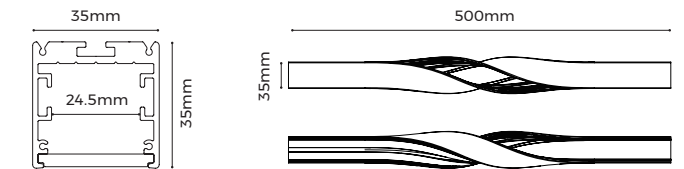

AS3535-04T90R

Basic Parameters

Installation	Pendant, Ceiling, Trimless recessed
Lighting direction	Downward
Material	AL6063-T5, spraying surface
Coating	Silver, Black, White
Application	Indoor
IP grade	IP20
Warranty	5 years
Certification	Rohs, Reach

Profile components

Profile	AS3535-04T90R 35x35x400mm, twist 90° right	
Diffuser	CV-AS3535FD L20000xW32xH3.5mm	
End cap	EC-AS3535 35x35x1.5mm	

Installation Accessory

Pendant cable	PN-W	
Pendant cable (wire and pendant cable in one)	PE-K	

Light Source

Model	CRI	Lumens (4000K)	Voltage	Typ.power	Size	LEDs/m	Cutting unit
DS8160-24V-15mm	>80	2880LM/M	24V	19.2W/m	5000x15x1.5mm	160LEDs	50mm / 8LEDs
DMA120-24V-15MM	/	720LM/M	24V	25W/m	5000x15x1.5mm	120LEDs	50mm / 6LEDs
DA168-24V-15MM	/	815LM/M	24V	20W/m	4000x15x1.5mm	168LEDs	35.7mm / 6LEDs
DS8320-24V-15MM	>80 >90	2880LM/M	24V	38.4W/m	4000x20x1.5mm	320LEDs	50mm / 8LEDs

Control

Programmable digital controller	K-1000C	
Programmable digital controller	K-8000C	
RGB control receiver	CR3-GBA	
RGBW Remote	CK4-GBA	
CCT control receiver	CR2-GBA	
CCT Remote	CK2-GBA	

AS3535-05T180

Basic Parameters

Installation	Pendant, Ceiling, Trimless recessed
Lighting direction	Downward
Material	AL6063-T5, spraying surface
Coating	Silver, Black, White
Application	Indoor
IP grade	IP20
Warranty	5 years
Certification	Rohs, Reach

Profile components

Profile	AS3535-05T180 35x35x500mm, twist 180°	
Diffuser	CV-AS3535FD L20000xW32xH3.5mm	
End cap	EC-AS3535 35x35x1.5mm	

Installation Accessory

Pendant cable	PN-W	
Pendant cable (wire and pendant cable in one)	PE-K	

Light Source