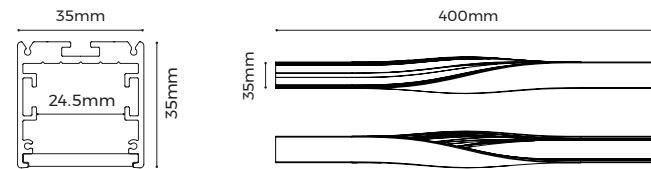

AS3535-04T90R

Basic Parameters

Installation	Pendant, Ceiling, Trimless recessed
Lighting direction	Downward
Material	AL6063-T5, spraying surface
Coating	Silver, Black, White
Application	Indoor
IP grade	IP20
Warranty	5 years
Certification	Rohs, Reach

Profile components

Profile	AS3535-04T90R 35x35x400mm, twist 90° right	
Diffuser	CV-AS3535FD L20000xW32xH3.5mm	
End cap	EC-AS3535 35x35x1.5mm	

Installation Accessory

Pendant cable	PN-W	
Pendant cable (wire and pendant cable in one)	PE-K	

Light Source

Model	CRI	Lumens (4000K)	Voltage	Typ.power	Size	LEDs/m	Cutting unit
DS8160-24V-15mm	>80	2880LM/M	24V	19.2W/m	5000x15x1.5mm	160LEDs	50mm / 8LEDs
DMA120-24V-15MM	/	720LM/M	24V	25W/m	5000x15x1.5mm	120LEDs	50mm / 6LEDs
DA168-24V-15MM	/	815LM/M	24V	20W/m	4000x15x1.5mm	168LEDs	35.7mm / 6LEDs
DS8320-24V-15MM	>80 >90	2880LM/M	24V	38.4W/m	4000x20x1.5mm	320LEDs	50mm / 8LEDs

Control

Programmable digital controller	K-1000C	
Programmable digital controller	K-8000C	
RGB control receiver	CR3-GBA	
RGBW Remote	CK4-GBA	
CCT control receiver	CR2-GBA	
CCT Remote	CK2-GBA	

AS3535-05T180

Basic Parameters

Installation	Pendant, Ceiling, Trimless recessed
Lighting direction	Downward
Material	AL6063-T5, spraying surface
Coating	Silver, Black, White
Application	Indoor
IP grade	IP20
Warranty	5 years
Certification	Rohs, Reach

Profile components

Profile	AS3535-05T180 35x35x500mm, twist 180°	
Diffuser	CV-AS3535FD L20000xW32xH3.5mm	
End cap	EC-AS3535 35x35x1.5mm	

Installation Accessory

Pendant cable	PN-W	
Pendant cable (wire and pendant cable in one)	PE-K	

Light Source