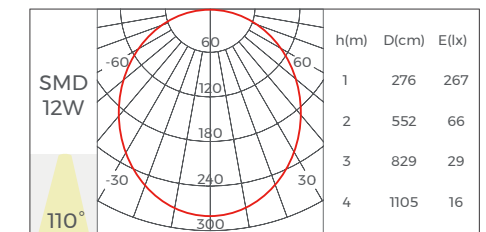

Installation Accessory

Pendant cable	PN-W	
Pendant cable (wire and pendant cable in one)	PE-K	
Pendant accessory	PY-C φ350x20x0.6mm	
Mounting clip	CL-05	
Screw set	CL-01 M3.5x40mm	
Trimless recessed accessory	RE-13 78x34x15mm