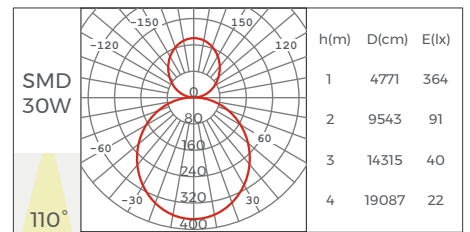

Light Source

Model	CRI	Lumens (4000K)	Voltage	Typ.power	Size	LEDs/pcs	Cutting unit
DY8160-24V-20mm-10A45	>80 >90	11125LM/pcs	24V	7.5W/pcs	D1000x45°x20x5.8mm	64LEDs	16LEDs