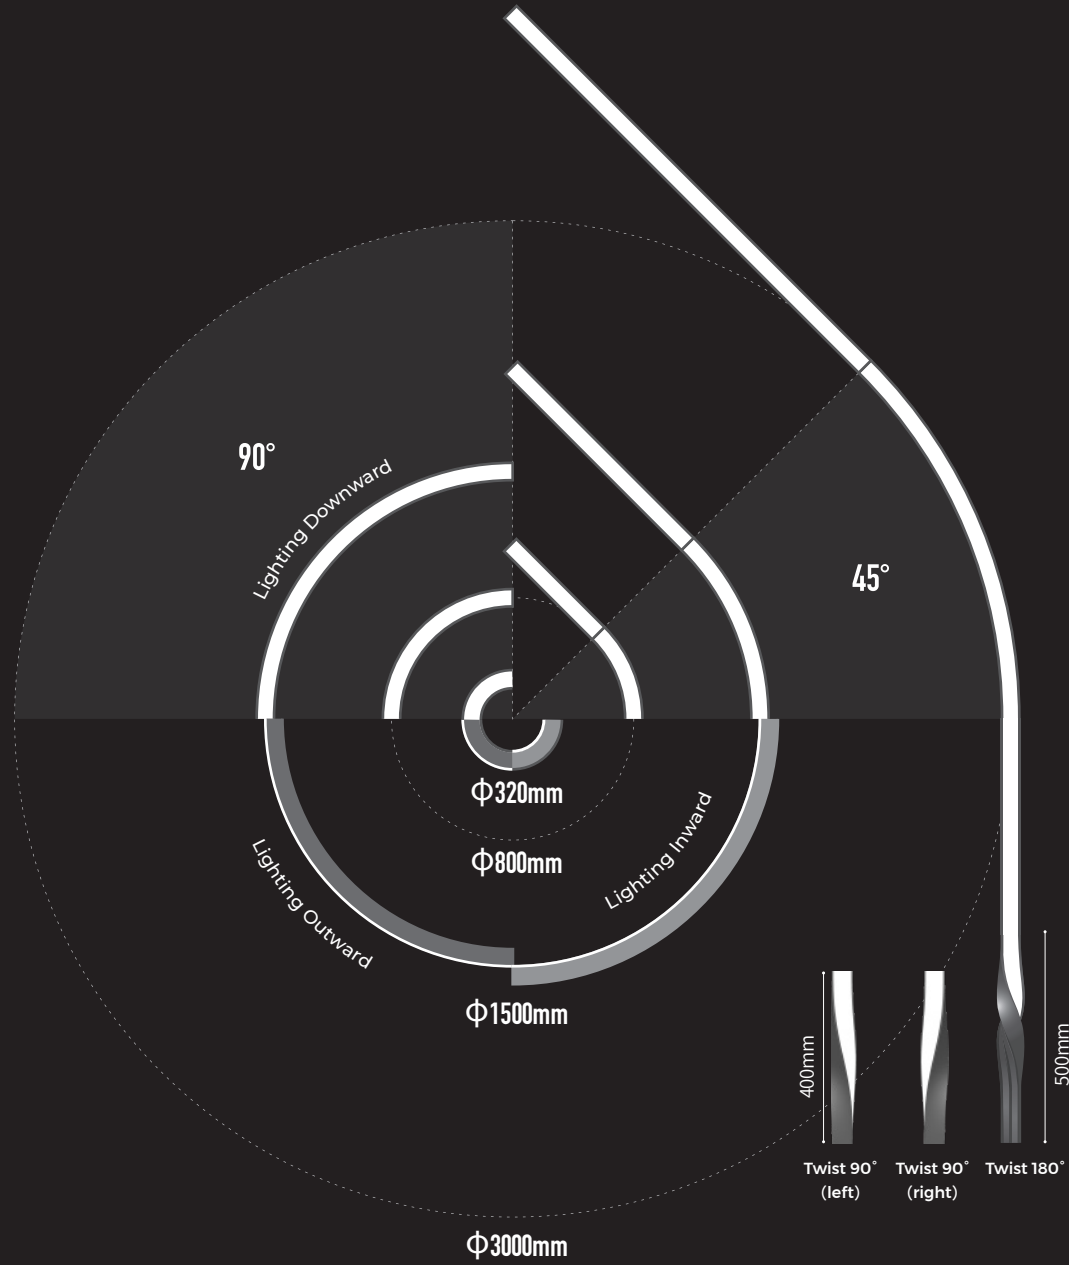

# Product Overview

AS3535 Series

- φ800mm, Curve 90° (Lighting Downward), 45° Rigid Modular
- φ800mm, Curve 45° (Lighting Downward), 45° Rigid Modular
- φ1500mm, Curve 90° (Lighting Downward), 45° Rigid Modular
- φ1500mm, Curve 45° (Lighting Downward), 45° Rigid Modular
- φ1500mm, Curve 90° (Lighting Inward), Flexible Strip
- φ1500mm, Curve 90° (Lighting Outward), Flexible Strip
- φ3000mm, Curve 45° (Lighting Downward), 22.5° Rigid Modular
- Straight Line (2500mm), Rigid Module (499mm)
- φ320mm, Curve 90° (Lighting Downward), 90° Rigid Modular
- φ320mm, Curve 90° (Lighting Outward), Flexible Strip
- φ320mm, Curve 90° (Lighting Inward), Flexible Strip
- 400mm, Twist 90° (left), Flexible Strip
- 400mm, Twist 90° (right), Flexible Strip
- 500mm Twist 180°, Flexible Strip