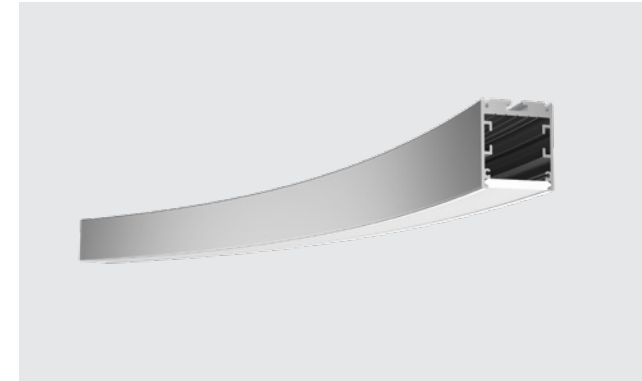

AS3535-15A45/90

Basic Parameters

Installation	Pendant, Ceiling, Trimless recessed
Lighting direction	Downward
Material	AL6063-T5, spraying surface
Coating	Silver, Black, White
Application	Indoor
IP grade	IP20
Warranty	5 years
Certification	Rohs, Reach