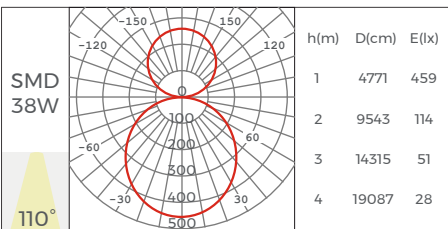

AH5060-2500

Basic Parameters

Installation	Pendant, Ceiling
Lighting direction	Upward&downward
Material	AL6063-T5, spraying surface
Coating	Silver, Black, White
Application	Indoor
IP grade	IP20
Warranty	5 years
Certification	Rohs, Reach

Profile components

Profile	AH5060-2500 L2500×W50×H60mm	
50 Diffuser	CV-AH5060FD L20000×W47×H4mm	
35 Diffuser	CV-AS3535FD L20000×W32×H3.5mm	
End cap	EC-AH5060 L60×W50×H2mm	

Installation Accessory

Pendant cable	PN-W	
Pendant cable (wire and pendant cable in one)	PE-C	
Pendant Clips	CP-29 39.5×20×12mm	
Mounted Screw	CL-15 M3.5×50mm	

Interconnection Accessory

Splicing bar	EX-25 25×32×8.5mm	

Light Source

Model	CRI	Lumens (4000K)	Voltage	Typ.power	Size	LEDs/m	Cutting unit
DS8160-24V-15mm	>80	2880LM/M	24V	19.2W/m	5000x15x1.5mm	160LEDs	50mm /8LEDs
DMA120-24V-15MM	/	720LM/M	24V	25W/m	5000x15x1.5mm	120LEDs	50mm /6LEDs
DA168-24V-15MM	/	815LM/M	24V	20W/m	4000x15x1.5mm	168LEDs	35.7mm /6LEDs
DS8320-24V-15MM	>80 >90	2880LM/M	24V	38.4W/m	4000x20x1.5mm	320LEDs	50mm /8LEDs

Rigid Module

Model	CRI	Lumens (4000K)	Voltage	Typ.power	Size	LEDs/pcs	Cutting unit
DY8160-24V-20mm	>80 >90	1440LM/pcs	24V	9.6W/pcs	499x20x5.8mm	80LEDs	100mm /16LEDs

AH5060-10A45/90

Basic Parameters

Installation	Pendant, Ceiling
Lighting direction	Upward&downward
Material	AL6063-T5, spraying surface
Coating	Silver, Black, White
Application	Indoor
IP grade	IP20
Warranty	5 years
Certification	Rohs, Reach

Profile components

Profile	AH5060-10A45/90 50×60,D1000mm,45°/90°	
50 Diffuser	CV-AH5060FD L20000×W47×H4mm	
35 Diffuser	CV-AS3535FD L20000×W32×H3.5mm	
End cap	EC-AH5060 L60×W50×H2mm	

Installation Accessory