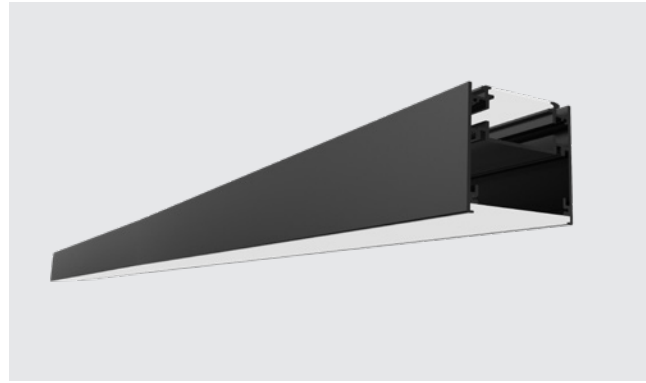

AH5060-2500

Basic Parameters

Installation	Pendant, Ceiling
Lighting direction	Upward&downward
Material	AL6063-T5, spraying surface
Coating	Silver, Black, White
Application	Indoor
IP grade	IP20
Warranty	5 years
Certification	Rohs, Reach

Profile components

Profile	AH5060-2500 L2500×W50×H60mm	
50 Diffuser	CV-AH5060FD L20000×W47×H4mm	
35 Diffuser	CV-AS3535FD L20000×W32×H3.5mm	
End cap	EC-AH5060 L60×W50×H2mm	

Installation Accessory

Pendant cable	PN-W	
Pendant cable (wire and pendant cable in one)	PE-C	
Pendant Clips	CP-29 39.5×20×12mm	
Mounted Screw	CL-15 M3.5×50mm	

Interconnection Accessory

Splicing bar	EX-25 25×32×8.5mm	

Light Source

Model	CRI	Lumens (4000K)	Voltage	Typ.power	Size	LEDs/m	Cutting unit
DS8160-24V-15mm	>80	2880LM/M	24V	19.2W/m	5000x15x1.5mm	160LEDs	50mm /8LEDs
DMA120-24V-15MM	/	720LM/M	24V	25W/m	5000x15x1.5mm	120LEDs	50mm /6LEDs
DA168-24V-15MM	/	815LM/M	24V	20W/m	4000x15x1.5mm	168LEDs	35.7mm /6LEDs
DS8320-24V-15MM	>80 >90	2880LM/M	24V	38.4W/m	4000x20x1.5mm	320LEDs	50mm /8LEDs

Rigid Module

Model	CRI	Lumens (4000K)	Voltage	Typ.power	Size	LEDs/pcs	Cutting unit
DY8160-24V-20mm	>80 >90	1440LM/pcs	24V	9.6W/pcs	499x20x5.8mm	80LEDs	100mm /16LEDs