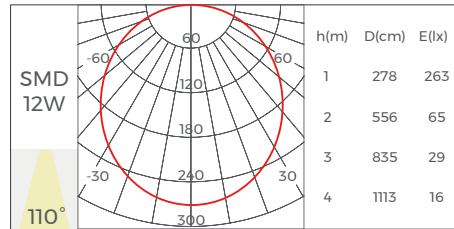

Installation Accessory

Pendant cable	PN-W	
Pendant cable (wire and pendant cable in one)	PE-K	
Pendant accessory	PY-C φ250x20x0.6mm	
Mounting clip	CL-05	
Screw set	CL-01 M3.5x40mm	
Trimless recessed accessory	RE-13 78x34x15mm	

Interconnection Accessory

Splicing bar	EX-26 30x23.5x4.6mm	

Light Source

Model	CRI	Lumens (4000K)	Voltage	Typ. power	Size	LEDs/ pcs	Cutting unit
DY8160-24V-20mm-08A45	>80 >90	870LM/ pcs	24V	5.8W/ pcs	D800x45x20x5.8mm	48LEDs	16LEDs