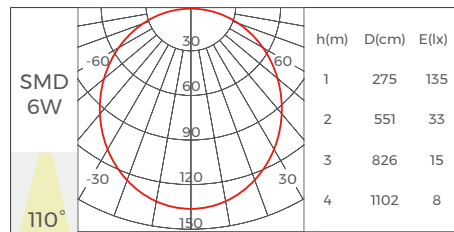

Installation Accessory

Pendant cable	PN-W	
Pendant cable (wire and pendant cable in one)	PE-K	
Pendant accessory	PY-C φ250x20x0.6mm	
Mounting clip	CL-05	
Screw set	CL-01 M3.5x40mm	
Trimless recessed accessory	RE-13 78x34x15mm	

Interconnection Accessory

Splicing bar	EX-26 30x23.5x4.6mm	

Light Source

Model	CRI	Lumens (4000K)	Voltage	Typ. power	Size	LEDs/ pcs	Cutting unit
DY8160-24V-20mm-08A45	>80 >90	870LM/ pcs	24V	5.8W/ pcs	D800x45x20x5.8mm	48LEDs	16LEDs