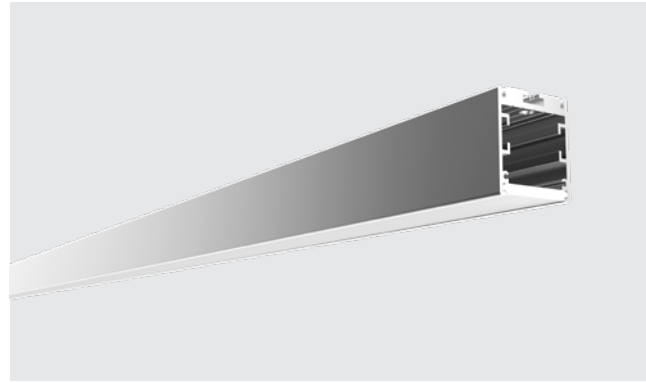

AS3535-2500

Basic Parameters

Installation	Pendant, Ceiling, Trimless recessed
Lighting direction	Downward
Material	AL6063-T5, spraying surface
Coating	Silver, Black, White
Application	Indoor
IP grade	IP20
Warranty	5 years
Certification	Rohs, Reach

Profile components

Profile	AS3535-2500 35x35x2500mm	
Diffuser	CV-AS3535FD L20000xW32xH3.5mm	
End cap	EC-AS3535 35x35x1.5mm	

Installation Accessory

Pendant cable	PN-W	
Pendant cable (wire and pendant cable in one)	PE-K	
Mounting clip	CL-05	
Screw set	CL-01 M3.5x40mm	
Trimless recessed accessory	RE-13 78x34x15mm	

Interconnection Accessory

Splicing bar	EX-26 25x23.5x4.6mm	

Light Source

Model	CRI	Lumens (4000K)	Voltage	Typ.power	Size	LEDs/m	Cutting unit
DS8160-24V-15mm	>80	2880LM/M	24V	19.2W/m	5000x15x1.5mm	160LEDs	50mm / 8LEDs
DMA120-24V-15MM	/	720LM/M	24V	25W/m	5000x15x1.5mm	120LEDs	50mm / 6LEDs
DA168-24V-15MM	/	815LM/M	24V	20W/m	4000x15x1.5mm	168LEDs	35.7mm / 6LEDs
DS8320-24V-15MM	>80 >90	2880LM/M	24V	38.4W/m	4000x20x1.5mm	320LEDs	50mm / 8LEDs

Rigid module

Model	CRI	Lumens (4000K)	Voltage	Typ.power	Size	LEDs/ pcs	Cutting unit
DY8160-24V-20mm	>80 >90	1440LM/pcs	24V	9.6W/ pcs	499x20x5.8mm	80LEDs	100mm / 16LEDs