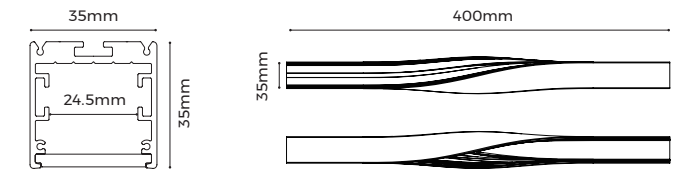

AS3535-30A45

Basic Parameters

Installation	Pendant, Ceiling, Trimless recessed
Lighting direction	Downward
Material	AL6063-T5, spraying surface
Coating	Silver, Black, White
Application	Indoor
IP grade	IP20
Warranty	5 years
Certification	Rohs, Reach

Profile components

Profile	AS3535-30A45 35x35mm, D3000mm, 45°	
Diffuser	CV-AS3535FD L20000xW32xH3.5mm	
End cap	EC-AS3535 35x35x1.5mm	

Installation Accessory

Pendant cable	PN-W	
Pendant cable (wire and pendant cable in one)	PE-K	
Mounting clip	CL-05	
Screw set	CL-01 M3.5x40mm	
Trimless recessed accessory	RE-13 78x34x15mm	

Interconnection Accessory

Splicing bar	EX-26 L30x23.5x4.6mm	

Light Source

Model	CRI	Lumens (4000K)	Voltage	Typ. power	Size	LEDs/pcs	Cutting unit
DY8160-24V-20mm-30A23	>80 >90	1740LM/pcs	24V	11.6W/pcs	D3000x22.5x20x5.8mm	96LEDs	16LEDs

AS3535-04T90L

Basic Parameters

Installation	Pendant, Ceiling, Trimless recessed
Lighting direction	Downward
Material	AL6063-T5, spraying surface
Coating	Silver, Black, White
Application	Indoor
IP grade	IP20
Warranty	5 years
Certification	Rohs, Reach

Profile components

Profile	AS3535-04T90L 35x35x400mm, twist 90° left	
Diffuser	CV-AS3535FD L20000xW32xH3.5mm	
End cap	EC-AS3535 35x35x1.5mm	

Installation Accessory

Pendant cable	PN-W	
Pendant cable (wire and pendant cable in one)	PE-K	

Light Source

Model	CRI	Lumens (4000K)	Voltage	Typ. power	Size	LEDs/m	Cutting unit
DS8160-24V-15mm	>80	2880LM/M	24V	19.2W/m	5000x15x1.5mm	160LEDs	50mm / 8LEDs
DMA120-24V-15MM	/	720LM/M	24V	25W/m	5000x15x1.5mm	120LEDs	50mm / 6LEDs
DA168-24V-15MM	/	815LM/M	24V	20W/m	4000x15x1.5mm	168LEDs	35.7mm / 6LEDs
DS8320-24V-15MM	>80 >90	2880LM/M	24V	38.4W/m	4000x20x1.5mm	320LEDs	50mm / 8LEDs

Control