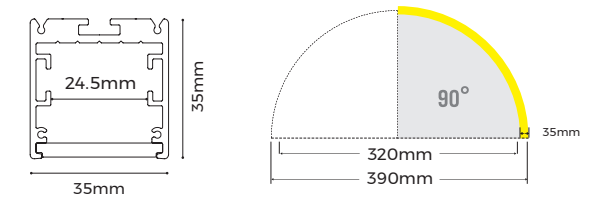

Profile components

Profile	AS3535-03A90 35x35mm, D320mm, 90°	
Diffuser	CV-AS3535FD L20000xW32xH3.5mm	
End cap	EC-AS3535 35x35x1.5mm