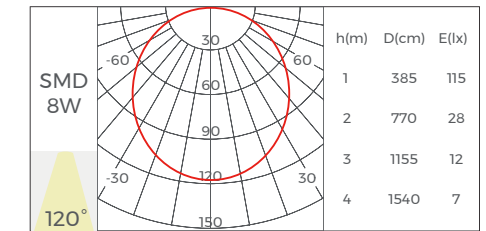

AS3535-30A45

Basic Parameters

Installation	Pendant, Ceiling, Trimless recessed
Lighting direction	Downward
Material	AL6063-T5, spraying surface
Coating	Silver, Black, White
Application	Indoor
IP grade	IP20
Warranty	5 years
Certification	Rohs, Reach

Profile components

Profile	AS3535-30A45 35x35mm, D3000mm, 45°	
Diffuser	CV-AS3535FD L20000xW32xH3.5mm	
End cap	EC-AS3535 35x35x1.5mm	

Installation Accessory

Pendant cable	PN-W	
Pendant cable (wire and pendant cable in one)	PE-K	
Mounting clip	CL-05	
Screw set	CL-01 M3.5x40mm	
Trimless recessed accessory	RE-13 78x34x15mm	

Interconnection Accessory

Splicing bar	EX-26 L30x23.5x4.6mm	

Light Source

Model	CRI	Lumens (4000K)	Voltage	Typ. power	Size	LEDs/pcs	Cutting unit
DY8160-24V-20mm-30A23	>80 >90	1740LM/pcs	24V	11.6W/pcs	D3000x22.5x20x5.8mm	96LEDs	16LEDs

AS3535-04T90L

Basic Parameters

Installation	Pendant, Ceiling, Trimless recessed
Lighting direction	Downward
Material	AL6063-T5, spraying surface
Coating	Silver, Black, White
Application	Indoor
IP grade	IP20
Warranty	5 years
Certification	Rohs, Reach

Profile components

Profile	AS3535-04T90L 35x35x400mm, twist 90° left	
Diffuser	CV-AS3535FD L20000xW32xH3.5mm	
End cap	EC-AS3535 35x35x1.5mm	

Installation Accessory

Pendant cable	PN-W	
Pendant cable (wire and pendant cable in one)	PE-K	

Light Source

Model	CRI	Lumens (4000K)	Voltage	Typ. power	Size	LEDs/m	Cutting unit
DS8160-24V-15mm	>80	2880LM/M	24V	19.2W/m	5000x15x1.5mm	160LEDs	50mm / 8LEDs
DMA120-24V-15MM	/	720LM/M	24V	25W/m	5000x15x1.5mm	120LEDs	50mm / 6LEDs
DA168-24V-15MM	/	815LM/M	24V	20W/m	4000x15x1.5mm	168LEDs	35.7mm / 6LEDs
DS8320-24V-15MM	>80 >90	2880LM/M	24V	38.4W/m	4000x20x1.5mm	320LEDs	50mm / 8LEDs

Control