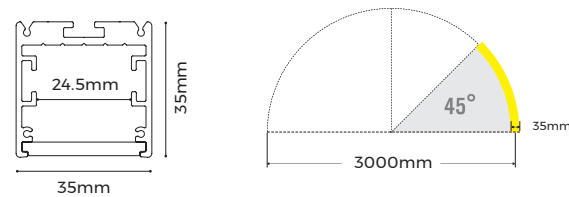

AS3535-30A45

Basic Parameters

Installation	Pendant, Ceiling, Trimless recessed
Lighting direction	Downward
Material	AL6063-T5, spraying surface
Coating	Silver, Black, White
Application	Indoor
IP grade	IP20
Warranty	5 years
Certification	Rohs, Reach

Profile components

Profile	AS3535-30A45 35x35mm, D3000mm, 45°	
Diffuser	CV-AS3535FD L20000xW32xH3.5mm	
End cap	EC-AS3535 35x35x1.5mm	

Installation Accessory

Pendant cable	PN-W	
Pendant cable (wire and pendant cable in one)	PE-K	
Mounting clip	CL-05	
Screw set	CL-01 M3.5x40mm	
Trimless recessed accessory	RE-13 78x34x15mm	

Interconnection Accessory

Splicing bar	EX-26 L30x23.5x4.6mm	

Light Source

Model	CRI	Lumens (4000K)	Voltage	Typ. power	Size	LEDs/pcs	Cutting unit
DY8160-24V-20mm-30A23	>80 >90	1740LM/pcs	24V	11.6W/pcs	D3000x22.5x20x5.8mm	96LEDs	16LEDs

AS3535-04T90L

Basic Parameters

Installation	Pendant, Ceiling, Trimless recessed
Lighting direction	Downward
Material	AL6063-T5, spraying surface
Coating	Silver, Black, White
Application	Indoor
IP grade	IP20
Warranty	5 years
Certification	Rohs, Reach

Profile components

Profile	AS3535-04T90L 35x35x400mm, twist 90° left	
Diffuser	CV-AS3535FD L20000xW32xH3.5mm	
End cap	EC-AS3535 35x35x1.5mm	

Installation Accessory

Pendant cable	PN-W	
Pendant cable (wire and pendant cable in one)	PE-K	

Light Source

Model	CRI	Lumens (4000K)	Voltage	Typ. power	Size	LEDs/m	Cutting unit
DS8160-24V-15mm	>80	2880LM/M	24V	19.2W/m	5000x15x1.5mm	160LEDs	50mm / 8LEDs
DMA120-24V-15MM	/	720LM/M	24V	25W/m	5000x15x1.5mm	120LEDs	50mm / 6LEDs
DA168-24V-15MM	/	815LM/M	24V	20W/m	4000x15x1.5mm	168LEDs	35.7mm / 6LEDs
DS8320-24V-15MM	>80 >90	2880LM/M	24V	38.4W/m	4000x20x1.5mm	320LEDs	50mm / 8LEDs

Control