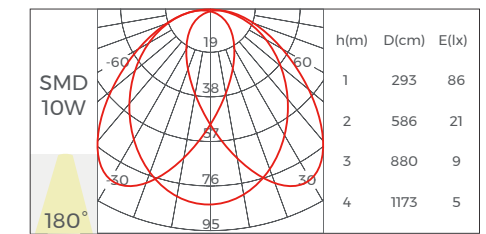

AS3535-04T90R

Basic Parameters

Installation	Pendant, Ceiling, Trimless recessed
Lighting direction	Downward
Material	AL6063-T5, spraying surface
Coating	Silver, Black, White
Application	Indoor
IP grade	IP20
Warranty	5 years
Certification	Rohs, Reach

Profile components

Profile	AS3535-04T90R 35x35x400mm, twist 90° right	
Diffuser	CV-AS3535FD L20000xW32xH3.5mm	
End cap	EC-AS3535 35x35x1.5mm	

Installation Accessory

Pendant cable	PN-W	
Pendant cable (wire and pendant cable in one)	PE-K	

Light Source

Model	CRI	Lumens (4000K)	Voltage	Typ.power	Size	LEDs/m	Cutting unit
DS8160-24V-15mm	>80	2880LM/M	24V	19.2W/m	5000x15x1.5mm	160LEDs	50mm / 8LEDs
DMA120-24V-15MM	/	720LM/M	24V	25W/m	5000x15x1.5mm	120LEDs	50mm / 6LEDs
DA168-24V-15MM	/	815LM/M	24V	20W/m	4000x15x1.5mm	168LEDs	35.7mm / 6LEDs
DS8320-24V-15MM	>80 >90	2880LM/M	24V	38.4W/m	4000x20x1.5mm	320LEDs	50mm / 8LEDs

Control

Programmable digital controller	K-1000C	
Programmable digital controller	K-8000C	
RGB control receiver	CR3-GBA	
RGBW Remote	CK4-GBA	
CCT control receiver	CR2-GBA	
CCT Remote	CK2-GBA	

AS3535-05T180

Basic Parameters

Installation	Pendant, Ceiling, Trimless recessed
Lighting direction	Downward
Material	AL6063-T5, spraying surface
Coating	Silver, Black, White
Application	Indoor
IP grade	IP20
Warranty	5 years
Certification	Rohs, Reach

Profile components

Profile	AS3535-05T180 35x35x500mm, twist 180°	
Diffuser	CV-AS3535FD L20000xW32xH3.5mm	
End cap	EC-AS3535 35x35x1.5mm	

Installation Accessory

Pendant cable	PN-W	
Pendant cable (wire and pendant cable in one)	PE-K	

Light Source