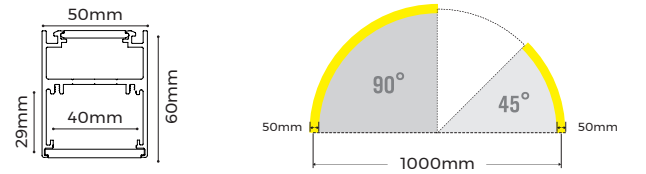

Basic Parameters

Installation	Pendant, Ceiling
Lighting direction	Upward&downward
Material	AL6063-T5, spraying surface
Coating	Silver, Black, White
Application	Indoor
IP grade	IP20
Warranty	5 years
Certification	Rohs, Reach