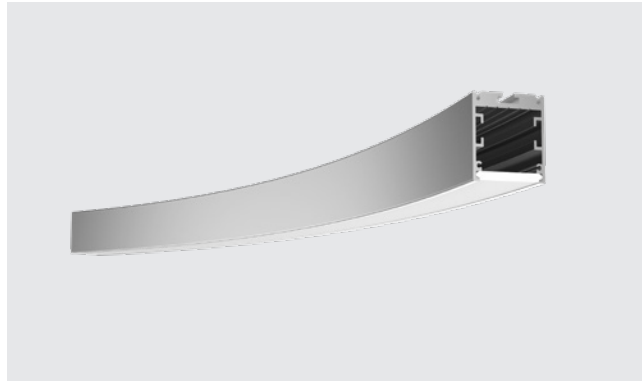

AS3535-08A45/90

Basic Parameters

Installation	Pendant, Ceiling, Trimless recessed
Lighting direction	Downward
Material	AL6063-T5, spraying surface
Coating	Silver, Black, White
Application	Indoor
IP grade	IP20
Warranty	5 years
Certification	Rohs, Reach