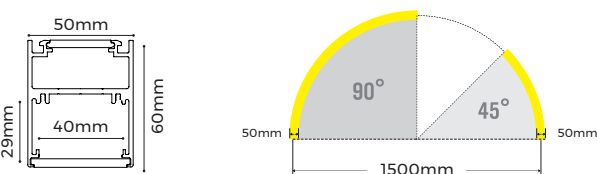

Basic Parameters

Installation	Pendant, Ceiling
Lighting direction	Upward&downward
Material	AL6063-T5, spraying surface
Coating	Silver, Black, White
Application	Indoor
IP grade	IP20
Warranty	5 years
Certification	Rohs, Reach