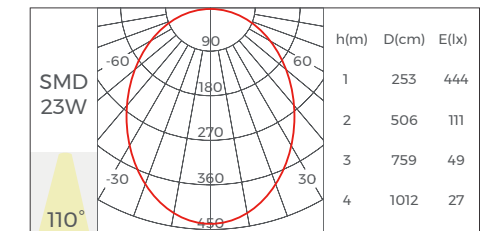

Light Source

Model	CRI	Lumens (4000K)	Voltage	Typ.power	Size	LEDs/m	Cutting unit
DS8160-24V-15mm	>80	2880LM/M	24V	19.2W/m	5000x15x1.5mm	160LEDs	50mm / 8LEDs
DMA120-24V-15MM	/	720LM/M	24V	25W/m	5000x15x1.5mm	120LEDs	50mm / 6LEDs
DA168-24V-15MM	/	815LM/M	24V	20W/m	4000x15x1.5mm	168LEDs	35.7mm / 6LEDs
DS8320-24V-15MM	>80 >90	2880LM/M	24V	38.4W/m	4000x20x1.5mm	320LEDs	50mm / 8LEDs