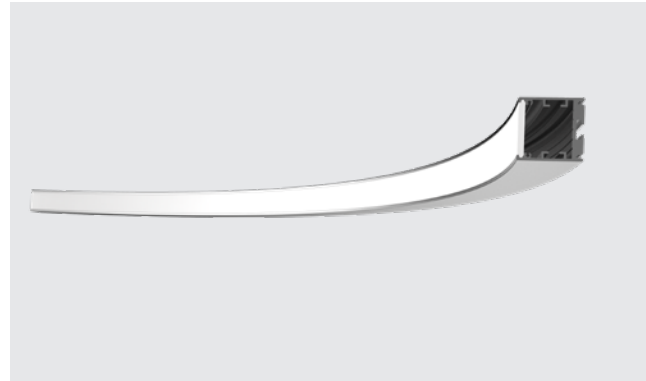

AS3535-15N90