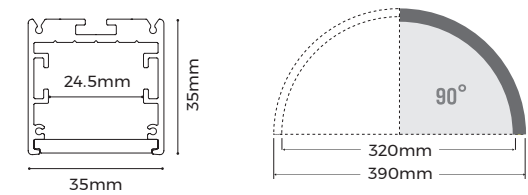

AS3535-03N90

Basic Parameters

Installation	Pendant, Ceiling
Lighting direction	Inward
Material	AL6063-T5, spraying surface
Coating	Silver, Black, White
Application	Indoor
IP grade	IP20
Warranty	5 years
Certification	Rohs, Reach

Profile components

Profile	AS3535-03N90 35x35mm, D320mm, 90°	
Diffuser	CV-AS3535FD L20000xW32xH3.5mm	
End cap	EC-AS3535 35x35x1.5mm	

Installation Accessory

Pendant cable	PN-W	
Pendant cable (wire and pendant cable in one)	PE-K	
Mounting clip	CL-04	
Screw set	CL-01 M3.5x40mm	

Light Source

Model	CRI	Lumens (4000K)	Voltage	Typ.power	Size	LEDs/m	Cutting unit
DS8160-24V-15mm	>80	2880LM/M	24V	19.2W/m	5000x15x1.5mm	160LEDs	50mm / 8LEDs
DMA120-24V-15MM	/	720LM/M	24V	25W/m	5000x15x1.5mm	120LEDs	50mm / 6LEDs
DA168-24V-15MM	/	815LM/M	24V	20W/m	4000x15x1.5mm	168LEDs	35.7mm / 6LEDs
DS8320-24V-15MM	>80 >90	2880LM/M	24V	38.4W/m	4000x20x1.5mm	320LEDs	50mm / 8LEDs

Control

Programmable digital controller	K-1000C	
Programmable digital controller	K-8000C	
RGB control receiver	CR3-GBA	
RGBW Remote	CK4-GBA	
CCT control receiver	CR2-GBA	
CCT Remote	CK2-GBA	

AS3535-03W90

Basic Parameters

Installation	Pendant, Ceiling
Lighting direction	Outward
Material	AL6063-T5, spraying surface
Coating	Silver, Black, White
Application	Indoor
IP grade	IP20
Warranty	5 years
Certification	Rohs, Reach

Profile components

Profile	AS3535-03W90 35x35mm, D320mm, 90°	
Diffuser	CV-AS3535FD L20000xW32xH3.5mm	
End cap	EC-AS3535 35x35x1.5mm	

Installation Accessory

Pendant cable	PN-W	
Pendant cable (wire and pendant cable in one)	PE-K	
Mounting clip	CL-04	
Screw set	CL-01 M3.5x40mm	

Light Source