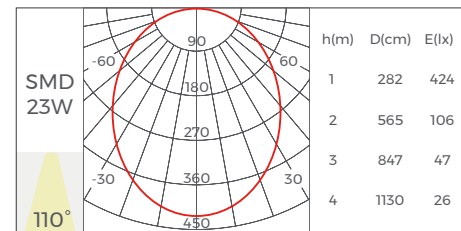

Light Source

Model	CRI	Lumens (4000K)	Voltage	Typ.power	Size	LEDs/m	Cutting unit
DS8160-24V-15mm	>80	2880LM/M	24V	19.2W/m	5000x15x1.5mm	160LEDs	50mm / 8LEDs
DMA120-24V-15MM	/	720LM/M	24V	25W/m	5000x15x1.5mm	120LEDs	50mm / 6LEDs
DA168-24V-15MM	/	815LM/M	24V	20W/m	4000x15x1.5mm	168LEDs	35.7mm / 6LEDs
DS8320-24V-15MM	>80 >90	2880LM/M	24V	38.4W/m	4000x20x1.5mm	320LEDs	50mm / 8LEDs