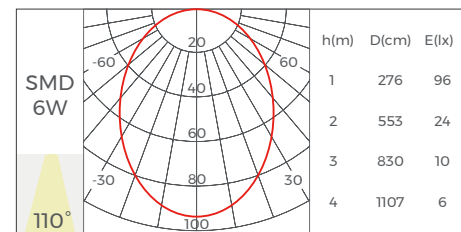

Installation Accessory

Pendant cable	PN-W	
Pendant cable (wire and pendant cable in one)	PE-K	
Mounting clip	CL-04	
Screw set	CL-01 M3.5x40mm	

Light Source

Model	CRI	Lumens (4000K)	Voltage	Typ.power	Size	LEDs/m	Cutting unit
DS8160-24V-15mm	>80	2880LM/M	24V	19.2W/m	5000x15x1.5mm	160LEDs	50mm / 8LEDs
DMA120-24V-15MM	/	720LM/M	24V	25W/m	5000x15x1.5mm	120LEDs	50mm / 6LEDs
DA168-24V-15MM	/	815LM/M	24V	20W/m	4000x15x1.5mm	168LEDs	35.7mm / 6LEDs
DS8320-24V-15MM	>80 >90	2880LM/M	24V	38.4W/m	4000x20x1.5mm	320LEDs	50mm / 8LEDs

Control

Programmable digital controller	K-1000C	
Programmable digital controller	K-8000C	
RGB control receiver	CR3-GBA	
RGBW Remote	CK4-GBA	
CCT control receiver	CR2-GBA	
CCT Remote	CK2-GBA