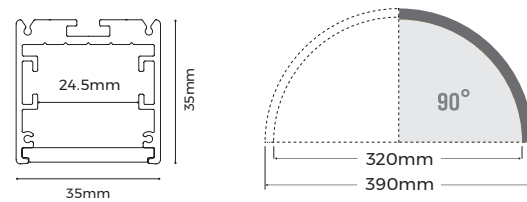

AS3535-03N90

Basic Parameters

Installation	Pendant, Ceiling
Lighting direction	Inward
Material	AL6063-T5, spraying surface
Coating	Silver, Black, White
Application	Indoor
IP grade	IP20
Warranty	5 years
Certification	Rohs, Reach

Profile components

Profile	AS3535-03N90 35x35mm, D320mm, 90°	
Diffuser	CV-AS3535FD L20000xW32xH3.5mm	
End cap	EC-AS3535 35x35x1.5mm	

Installation Accessory

Pendant cable	PN-W	
Pendant cable (wire and pendant cable in one)	PE-K	
Mounting clip	CL-04	
Screw set	CL-01 M3.5x40mm	

Light Source

Model	CRI	Lumens (4000K)	Voltage	Typ.power	Size	LEDs/m	Cutting unit
DS8160-24V-15mm	>80	2880LM/M	24V	19.2W/m	5000x15x1.5mm	160LEDs	50mm / 8LEDs
DMA120-24V-15MM	/	720LM/M	24V	25W/m	5000x15x1.5mm	120LEDs	50mm / 6LEDs
DA168-24V-15MM	/	815LM/M	24V	20W/m	4000x15x1.5mm	168LEDs	35.7mm / 6LEDs
DS8320-24V-15MM	>80 >90	2880LM/M	24V	38.4W/m	4000x20x1.5mm	320LEDs	50mm / 8LEDs

Control

Programmable digital controller	K-1000C	
Programmable digital controller	K-8000C	
RGB control receiver	CR3-GBA	
RGBW Remote	CK4-GBA	
CCT control receiver	CR2-GBA	
CCT Remote	CK2-GBA	

AS3535-03W90

Basic Parameters

Installation	Pendant, Ceiling
Lighting direction	Outward
Material	AL6063-T5, spraying surface
Coating	Silver, Black, White
Application	Indoor
IP grade	IP20
Warranty	5 years
Certification	Rohs, Reach

Profile components

Profile	AS3535-03W90 35x35mm, D320mm, 90°	
Diffuser	CV-AS3535FD L20000xW32xH3.5mm	
End cap	EC-AS3535 35x35x1.5mm	

Installation Accessory

Pendant cable	PN-W	
Pendant cable (wire and pendant cable in one)	PE-K	
Mounting clip	CL-04	
Screw set	CL-01 M3.5x40mm	

Light Source