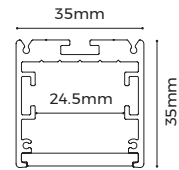

Profile components

Profile	AS3535-2500 35x35x2500mm	
Diffuser	CV-AS3535FD L20000xW32xH3.5mm	
End cap	EC-AS3535 35x35x1.5mm