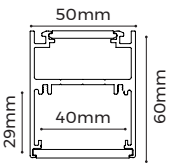

Basic Parameters

Installation	Pendant, Ceiling
Lighting direction	Upward&downward
Material	AL6063-T5, spraying surface
Coating	Silver, Black, White
Application	Indoor
IP grade	IP20
Warranty	5 years
Certification	Rohs, Reach