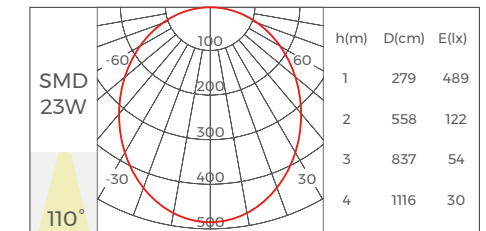

Installation Accessory

Pendant cable	PN-W	
Pendant cable (wire and pendant cable in one)	PE-K	
Pendant accessory	PY-C φ350x20x0.6mm	
Mounting clip	CL-05	
Screw set	CL-01 M3.5x40mm	
Trimless recessed accessory	RE-13 78x34x15mm