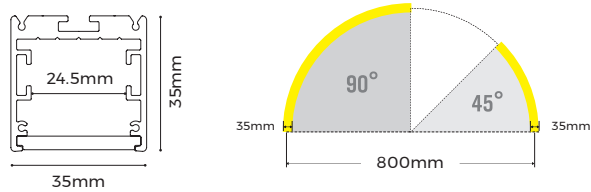

AS3535-08A45/90

Basic Parameters

Installation	Pendant, Ceiling, Trimless recessed
Lighting direction	Downward
Material	AL6063-T5, spraying surface
Coating	Silver, Black, White
Application	Indoor
IP grade	IP20
Warranty	5 years
Certification	Rohs, Reach

Profile components

Profile	AS3535-08A45/90 35x35mm, D800mm, 45/90°	
Diffuser	CV-AS3535FD L20000xW32xH3.5mm	
End cap	EC-AS3535 35x35x1.5mm	

Installation Accessory

Pendant cable	PN-W	
Pendant cable (wire and pendant cable in one)	PE-K	
Pendant accessory	PY-C φ250x20x0.6mm	
Mounting clip	CL-05	
Screw set	CL-01 M3.5x40mm	
Trimless recessed accessory	RE-13 78x34x15mm	

Interconnection Accessory

Splicing bar	EX-26 30x23.5x4.6mm	

Light Source

Model	CRI	Lumens (4000K)	Voltage	Typ. power	Size	LEDs/ pcs	Cutting unit
DY8160-24V-20mm-08A45	>80 >90	870LM/ pcs	24V	5.8W/ pcs	D800x45x20x5.8mm	48LEDs	16LEDs

AS3535-15A45/90

Basic Parameters

Installation	Pendant, Ceiling, Trimless recessed
Lighting direction	Downward
Material	AL6063-T5, spraying surface
Coating	Silver, Black, White
Application	Indoor
IP grade	IP20
Warranty	5 years
Certification	Rohs, Reach

Profile components

Profile	AS3535-15A45/90 35x35mm, D1500mm, 45/90°	
Diffuser	CV-AS3535FD L20000xW32xH3.5mm	
End cap	EC-AS3535 35x35x1.5mm	

Installation Accessory

Pendant cable	PN-W	
Pendant cable (wire and pendant cable in one)	PE-K	
Pendant accessory	PY-C φ350x20x0.6mm	
Mounting clip	CL-05	
Screw set	CL-01 M3.5x40mm	
Trimless recessed accessory	RE-13 78x34x15mm	

Interconnection Accessory

Splicing bar	EX-26 L30x23.5x4.6mm	

Light Source

Model	CRI	Lumens (4000K)	Voltage	Typ. power	Size	LEDs/ pcs	Cutting unit
DY8160-24V-20mm-15A45	>80 >90	1740LM/ pcs	24V	11.6W/ pcs	D1500x45x20x5.8mm	96LEDs	16LEDs