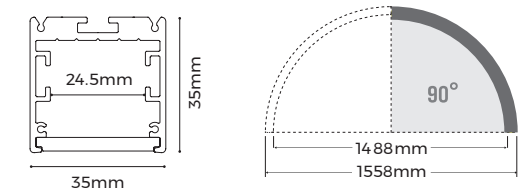

Profile components

Profile	AS3535-15W90 35x35mm, D1500mm, 90°	
Diffuser	CV-AS3535FD L20000xW32xH3.5mm	
End cap	EC-AS3535 35x35x1.5mm