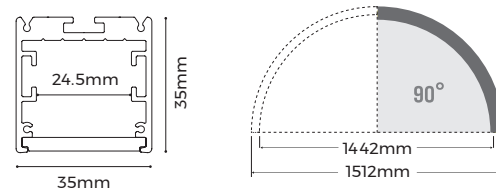

Profile components

Profile	AS3535-15N90 35x35mm, D1500mm, 90°	
Diffuser	CV-AS3535FD L20000xW32xH3.5mm	
End cap	EC-AS3535 35x35x1.5mm