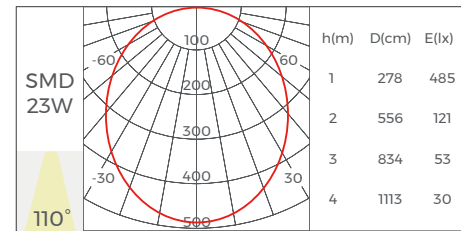

AS3535-30A45

Basic Parameters

Installation	Pendant, Ceiling, Trimless recessed
Lighting direction	Downward
Material	AL6063-T5, spraying surface
Coating	Silver, Black, White
Application	Indoor
IP grade	IP20
Warranty	5 years
Certification	Rohs, Reach

Profile components

Profile	AS3535-30A45 35x35mm, D3000mm, 45°	
Diffuser	CV-AS3535FD L20000xW32xH3.5mm	
End cap	EC-AS3535 35x35x1.5mm	

Installation Accessory

Pendant cable	PN-W	
Pendant cable (wire and pendant cable in one)	PE-K	
Mounting clip	CL-05	
Screw set	CL-01 M3.5x40mm	
Trimless recessed accessory	RE-13 78x34x15mm	

Interconnection Accessory

Splicing bar	EX-26 L30x23.5x4.6mm	

Light Source

Model	CRI	Lumens (4000K)	Voltage	Typ. power	Size	LEDs/pcs	Cutting unit
DY8160-24V-20mm-30A23	>80 >90	1740LM/pcs	24V	11.6W/pcs	D3000x22.5x20x5.8mm	96LEDs	16LEDs

AS3535-04T90L

Basic Parameters

Installation	Pendant, Ceiling, Trimless recessed
Lighting direction	Downward
Material	AL6063-T5, spraying surface
Coating	Silver, Black, White
Application	Indoor
IP grade	IP20
Warranty	5 years
Certification	Rohs, Reach

Profile components

Profile	AS3535-04T90L 35x35x400mm, twist 90° left	
Diffuser	CV-AS3535FD L20000xW32xH3.5mm	
End cap	EC-AS3535 35x35x1.5mm	

Installation Accessory

Pendant cable	PN-W	
Pendant cable (wire and pendant cable in one)	PE-K	

Light Source

Model	CRI	Lumens (4000K)	Voltage	Typ. power	Size	LEDs/m	Cutting unit
DS8160-24V-15mm	>80	2880LM/M	24V	19.2W/m	5000x15x1.5mm	160LEDs	50mm / 8LEDs
DMA120-24V-15MM	/	720LM/M	24V	25W/m	5000x15x1.5mm	120LEDs	50mm / 6LEDs
DA168-24V-15MM	/	815LM/M	24V	20W/m	4000x15x1.5mm	168LEDs	35.7mm / 6LEDs
DS8320-24V-15MM	>80 >90	2880LM/M	24V	38.4W/m	4000x20x1.5mm	320LEDs	50mm / 8LEDs

Control