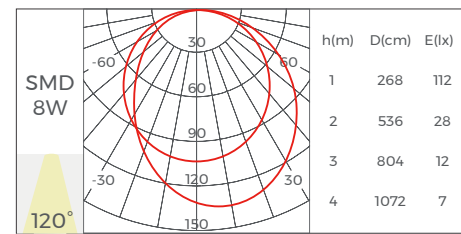

AS3535-04T90R

Basic Parameters

Installation	Pendant, Ceiling, Trimless recessed
Lighting direction	Downward
Material	AL6063-T5, spraying surface
Coating	Silver, Black, White
Application	Indoor
IP grade	IP20
Warranty	5 years
Certification	Rohs, Reach

Profile components

Profile	AS3535-04T90R 35x35x400mm, twist 90° right	
Diffuser	CV-AS3535FD L20000xW32xH3.5mm	
End cap	EC-AS3535 35x35x1.5mm	

Installation Accessory

Pendant cable	PN-W	
Pendant cable (wire and pendant cable in one)	PE-K	

Light Source

Model	CRI	Lumens (4000K)	Voltage	Typ.power	Size	LEDs/m	Cutting unit
DS8160-24V-15mm	>80	2880LM/M	24V	19.2W/m	5000x15x1.5mm	160LEDs	50mm / 8LEDs
DMA120-24V-15MM	/	720LM/M	24V	25W/m	5000x15x1.5mm	120LEDs	50mm / 6LEDs
DA168-24V-15MM	/	815LM/M	24V	20W/m	4000x15x1.5mm	168LEDs	35.7mm / 6LEDs
DS8320-24V-15MM	>80 >90	2880LM/M	24V	38.4W/m	4000x20x1.5mm	320LEDs	50mm / 8LEDs

Control

Programmable digital controller	K-1000C	
Programmable digital controller	K-8000C	
RGB control receiver	CR3-GBA	
RGBW Remote	CK4-GBA	
CCT control receiver	CR2-GBA	
CCT Remote	CK2-GBA	

AS3535-05T180

Basic Parameters

Installation	Pendant, Ceiling, Trimless recessed
Lighting direction	Downward
Material	AL6063-T5, spraying surface
Coating	Silver, Black, White
Application	Indoor
IP grade	IP20
Warranty	5 years
Certification	Rohs, Reach

Profile components

Profile	AS3535-05T180 35x35x500mm, twist 180°	
Diffuser	CV-AS3535FD L20000xW32xH3.5mm	
End cap	EC-AS3535 35x35x1.5mm	

Installation Accessory

Pendant cable	PN-W	
Pendant cable (wire and pendant cable in one)	PE-K	

Light Source