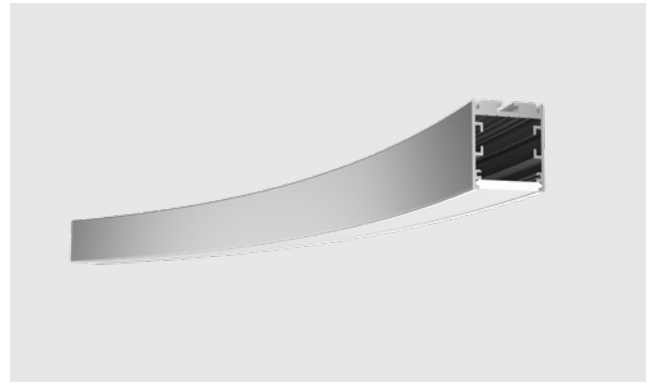

AS3535-30A45

Basic Parameters

Installation	Pendant, Ceiling, Trimless recessed
Lighting direction	Downward
Material	AL6063-T5, spraying surface
Coating	Silver, Black, White
Application	Indoor
IP grade	IP20
Warranty	5 years
Certification	Rohs, Reach

Profile components

Profile	AS3535-30A45 35x35mm, D3000mm, 45°	
Diffuser	CV-AS3535FD L20000xW32xH3.5mm	
End cap	EC-AS3535 35x35x1.5mm	

Installation Accessory

Pendant cable	PN-W	
Pendant cable (wire and pendant cable in one)	PE-K	
Mounting clip	CL-05	
Screw set	CL-01 M3.5x40mm	
Trimless recessed accessory	RE-13 78x34x15mm	

Interconnection Accessory

Splicing bar	EX-26 L30x23.5x4.6mm	

Light Source

Model	CRI	Lumens (4000K)	Voltage	Typ. power	Size	LEDs/pcs	Cutting unit
DY8160-24V-20mm-30A23	>80 >90	1740LM/pcs	24V	11.6W/pcs	D3000x22.5x20x5.8mm	96LEDs	16LEDs