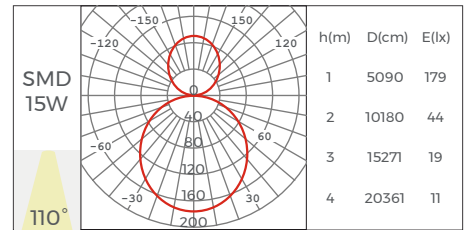

Light Source

Model	CRI	Lumens (4000K)	Voltage	Typ.power	Size	LEDs/pcs	Cutting unit
DY8160-24V-20mm-10A45	>80 >90	11125LM/pcs	24V	7.5W/pcs	D1000x45°x20x5.8mm	64LEDs	16LEDs