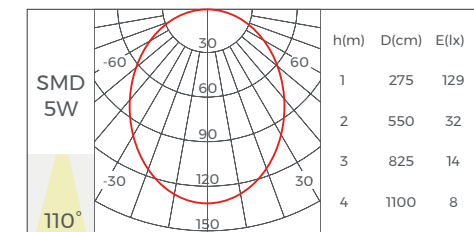

Light Source

Model	CRI	Lumens (4000K)	Voltage	Typ.power	Size	LEDs/ pcs	Cutting unit
DY8160-24V-20mm-03A90	>80 >90	810LM/M	24V	5.4W/m	D320x90°x20x5.8mm	48LEDs	16LEDs