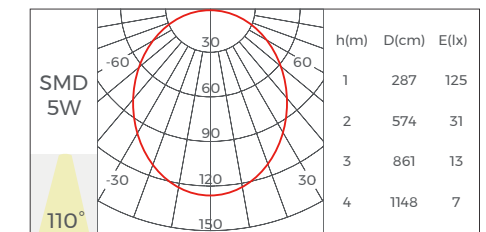

Installation Accessory

Pendant cable	PN-W	
Pendant cable (wire and pendant cable in one)	PE-K	
Mounting clip	CL-04	
Screw set	CL-01 M3.5x40mm