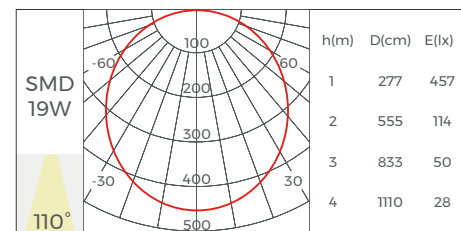

AS3535-2500

Basic Parameters

Installation	Pendant, Ceiling, Trimless recessed
Lighting direction	Downward
Material	AL6063-T5, spraying surface
Coating	Silver, Black, White
Application	Indoor
IP grade	IP20
Warranty	5 years
Certification	Rohs, Reach

Profile components

Profile	AS3535-2500 35x35x2500mm	
Diffuser	CV-AS3535FD L20000xW32xH3.5mm	
End cap	EC-AS3535 35x35x1.5mm	

Installation Accessory

Pendant cable	PN-W	
Pendant cable (wire and pendant cable in one)	PE-K	
Mounting clip	CL-05	
Screw set	CL-01 M3.5x40mm	
Trimless recessed accessory	RE-13 78x34x15mm	

Interconnection Accessory

Splicing bar	EX-26 25x23.5x4.6mm	

Light Source

Model	CRI	Lumens (4000K)	Voltage	Typ.power	Size	LEDs/m	Cutting unit
DS8160-24V-15mm	>80	2880LM/M	24V	19.2W/m	5000x15x1.5mm	160LEDs	50mm / 8LEDs
DMA120-24V-15MM	/	720LM/M	24V	25W/m	5000x15x1.5mm	120LEDs	50mm / 6LEDs
DA168-24V-15MM	/	815LM/M	24V	20W/m	4000x15x1.5mm	168LEDs	35.7mm / 6LEDs
DS8320-24V-15MM	>80 >90	2880LM/M	24V	38.4W/m	4000x20x1.5mm	320LEDs	50mm / 8LEDs

Rigid module

Model	CRI	Lumens (4000K)	Voltage	Typ.power	Size	LEDs/ pcs	Cutting unit
DY8160-24V-20mm	>80 >90	1440LM/pcs	24V	9.6W/ pcs	499x20x5.8mm	80LEDs	100mm / 16LEDs

AS3535-03A90

Basic Parameters

Installation	Pendant, Ceiling, Trimless recessed
Lighting direction	Downward
Material	AL6063-T5, spraying surface
Coating	Silver, Black, White
Application	Indoor
IP grade	IP20
Warranty	5 years
Certification	Rohs, Reach

Profile components

Profile	AS3535-03A90 35x35mm, D320mm, 90°	
Diffuser	CV-AS3535FD L20000xW32xH3.5mm	
End cap	EC-AS3535 35x35x1.5mm	

Installation Accessory