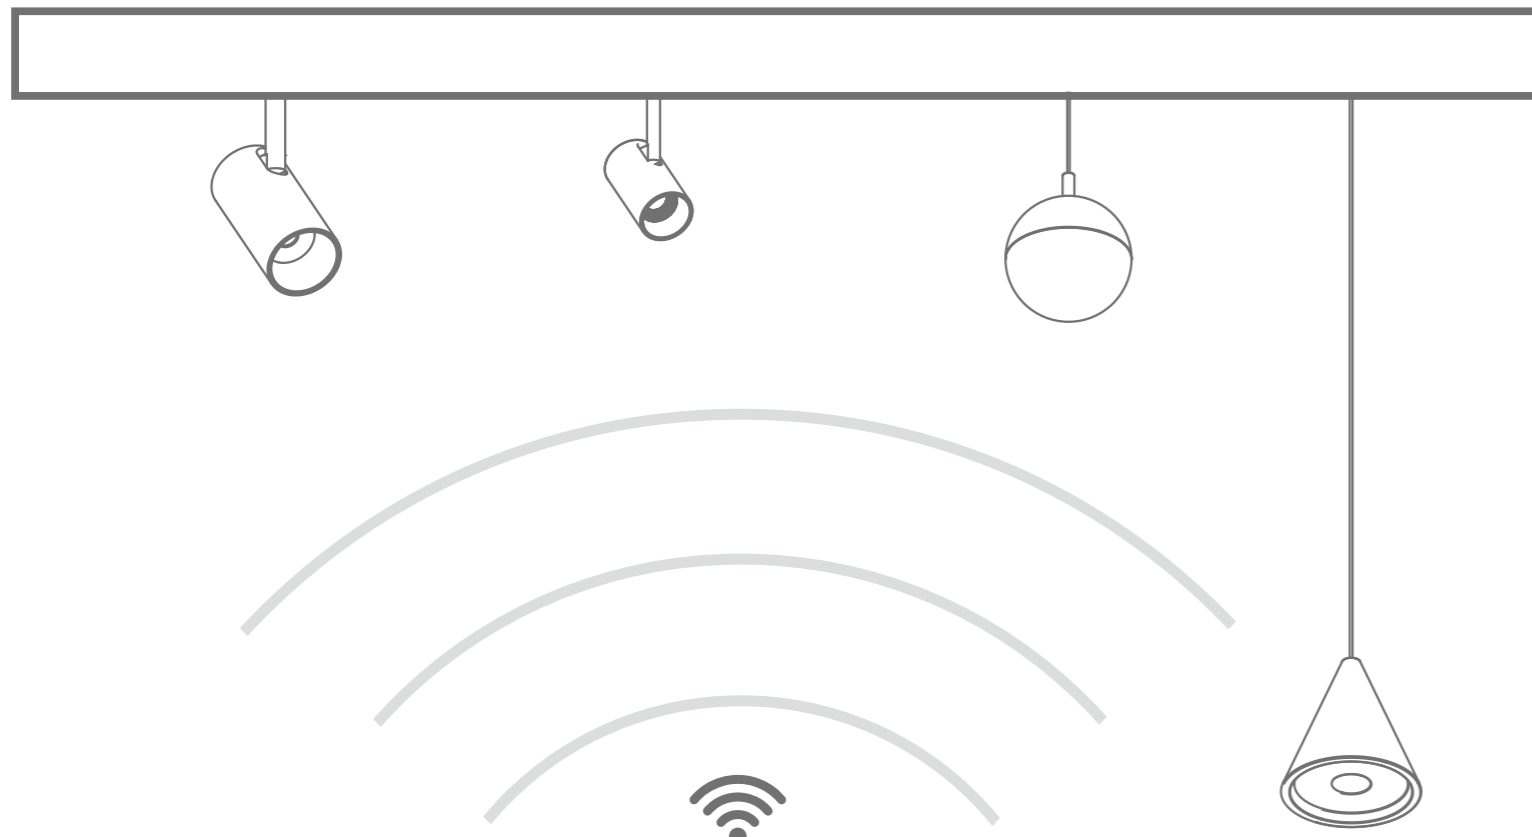

# MT15 Space Application Combination

Channel Control Display

CCT changes Control Display

### Intelligent Control Wiring Mode