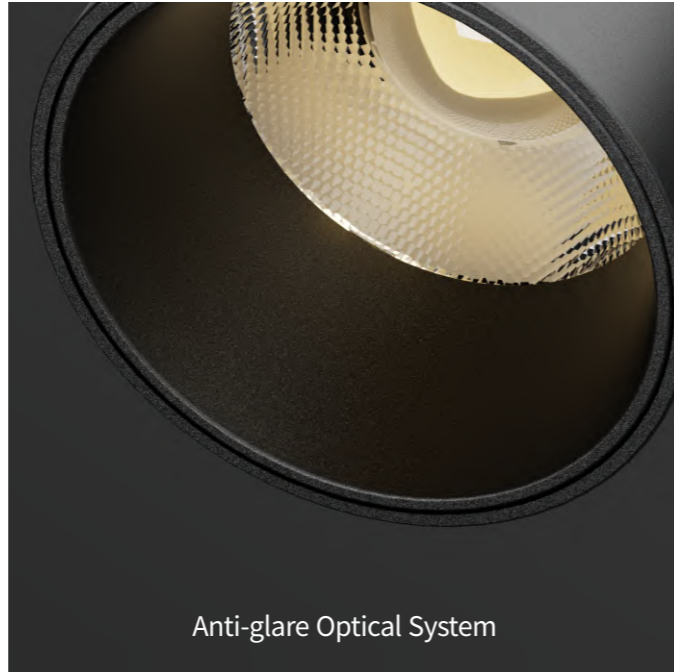

## MODULES

-  **A** Grille Linear Light Black  
M15-GL06;M15-GL12
-  **B** Flood Linear Light Black  
M15-FL30;M15-FL60
-  **C** Anti-glare GrilleLight Black  
M15-CG06;M15-CG12
-  **D** Adjustable Grille Light Black  
M15-AG08;M15-AG16
-  **E** Grille Light Black  
M15-GO08;M15-GO16
-  **F** Global Light Black  
M15-LG80;M15-LGS80
-  **G** Spotlight Black  
M15-SP20;M15-SP30  
M15-SP40;
-  **H** Circular Atmosphere light Black  
M15-RL01
-  **J** Square Atmosphere light Black  
M15-RL02
-  **K** Global pendant light Black  
M15-SU02;M15-SU03
-  **L** Global pendant light Frost  
M15-SU01
-  **M** Conical pendant light Black  
M15-SU04

# M15 Luminaire Features

Strong Magnetic

Independent Development of Optical system