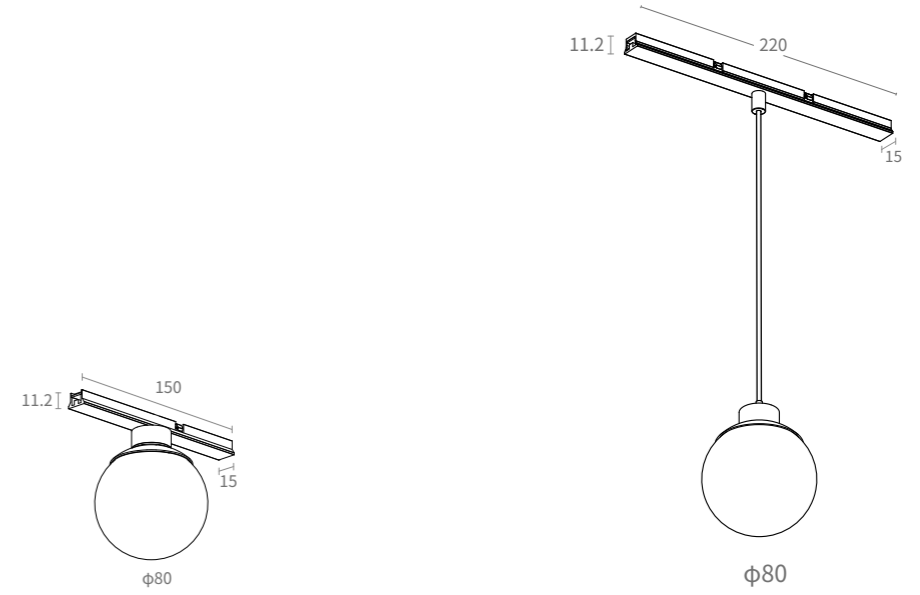

MODEL	M15-LG80	M15-LGS80
POWER	4W	4W
VOLTAGE	48VDC | 36VDC | 24VDC	
CCT	2700 K	3000 K | 4000 K
BEAM ANGLE	80°	
LUMINOUS FLUX (24° 3000K)	200lm	200lm
FINISH	BLACK | WHITE	
CONTROL	ON/OFF	

M15-LG Globe