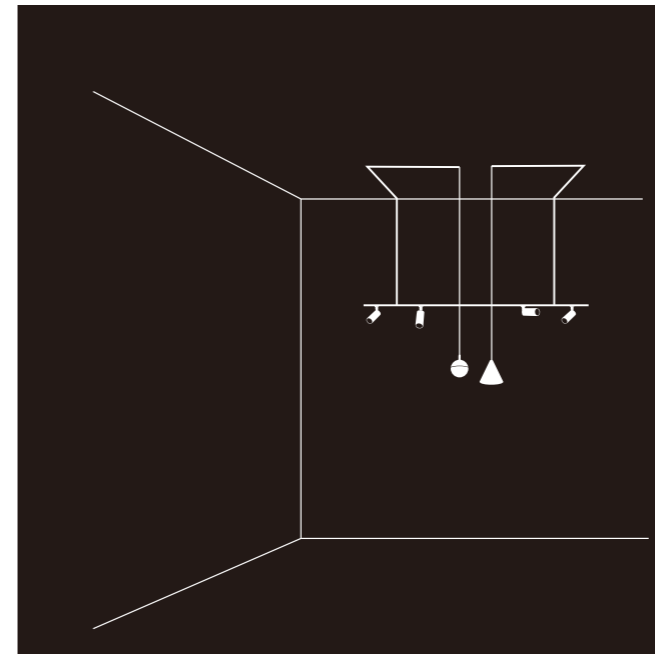

MT15 Space Application Combination