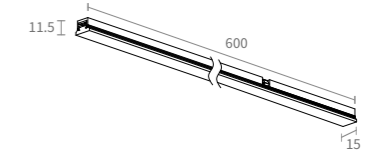

PERFECT CONNECTION BETWEEN THE TWO LAMP BODIES