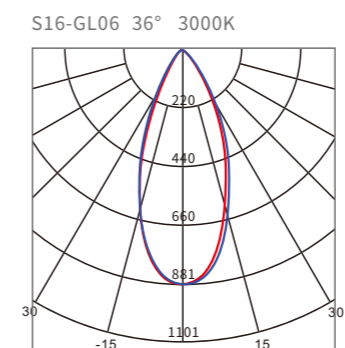

## M15-GL Dot Light

MODEL	M15-GL06	M15-GL12
POWER	6W	12W
VOLTAGE	48VDC   36VDC   24VDC	
CCT	2700 K	3000 K   4000 K
BEAM ANGLE	 36°	 45°
LUMINOUS FLUX (24° 3000K)	483lm	966lm
FINISH	BLACK   WHITE	
CONTROL	ON/OFF	