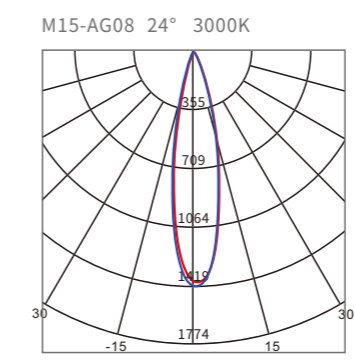

MODEL	M15-AG08	M15-AG16
POWER	8W	16W
VOLTAGE	48VDC | 36VDC | 24VDC	48VDC
CCT	2700 K	3000 K
	3000 K	4000 K
BEAM ANGLE	24°	40°
LUMINOUS FLUX (24° 3000K)	648lm	1232lm
FINISH	BLACK | WHITE	
CONTROL	ON/OFF