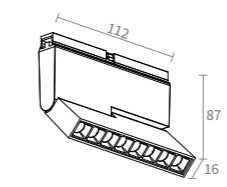

M15-AG Darklight flexx adjustable grille light

NEW
CRI>90 R9>50
✂
🏠
⚠
Risk0
850°
IP20

MODEL	M15-AG08	M15-AG16
POWER	8W	16W
VOLTAGE	48VDC | 36VDC | 24VDC	48VDC
CCT	2700 K	3000 K
	3000 K	4000 K
BEAM ANGLE	24°	40°
LUMINOUS FLUX (24° 3000K)	648lm	1232lm
FINISH	BLACK | WHITE	
CONTROL	ON/OFF