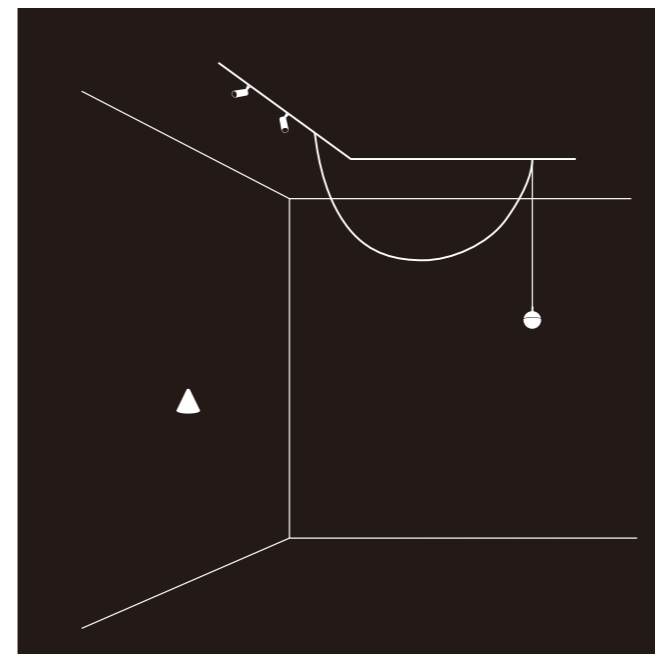

CCT changes Control Display

MT15 Space Application Combination