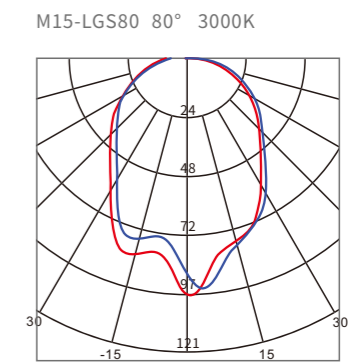

M15-LG Globe