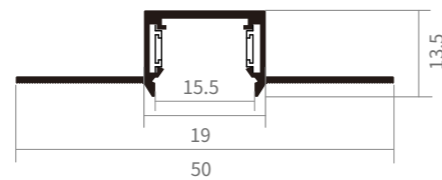

Flexible Design  
Multi-Directional Setup  
Aesthetic

**Track standard specification**

3000mm      2000mm      1000mm

MT15S - Surface mount

MT15R - recessed mount

MT15-SPS pre-buried mount

MT15-RSSS round hanging mount