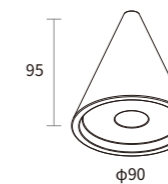

M15-SU04 Pendant lamp

MODEL	M15-SU04
POWER	8W
VOLTAGE	48VDC | 36VDC | 24VDC
CCT	2700 K | 3000 K | 4000 K
BEAM ANGLE	24° | 40°
LUMINOUS FLUX (24° 3000K)	420lm
FINISH	BLACK | WHITE
CONTROL	ON/OFF | PHASE | 0-10V | DALI | BLUETOOTH