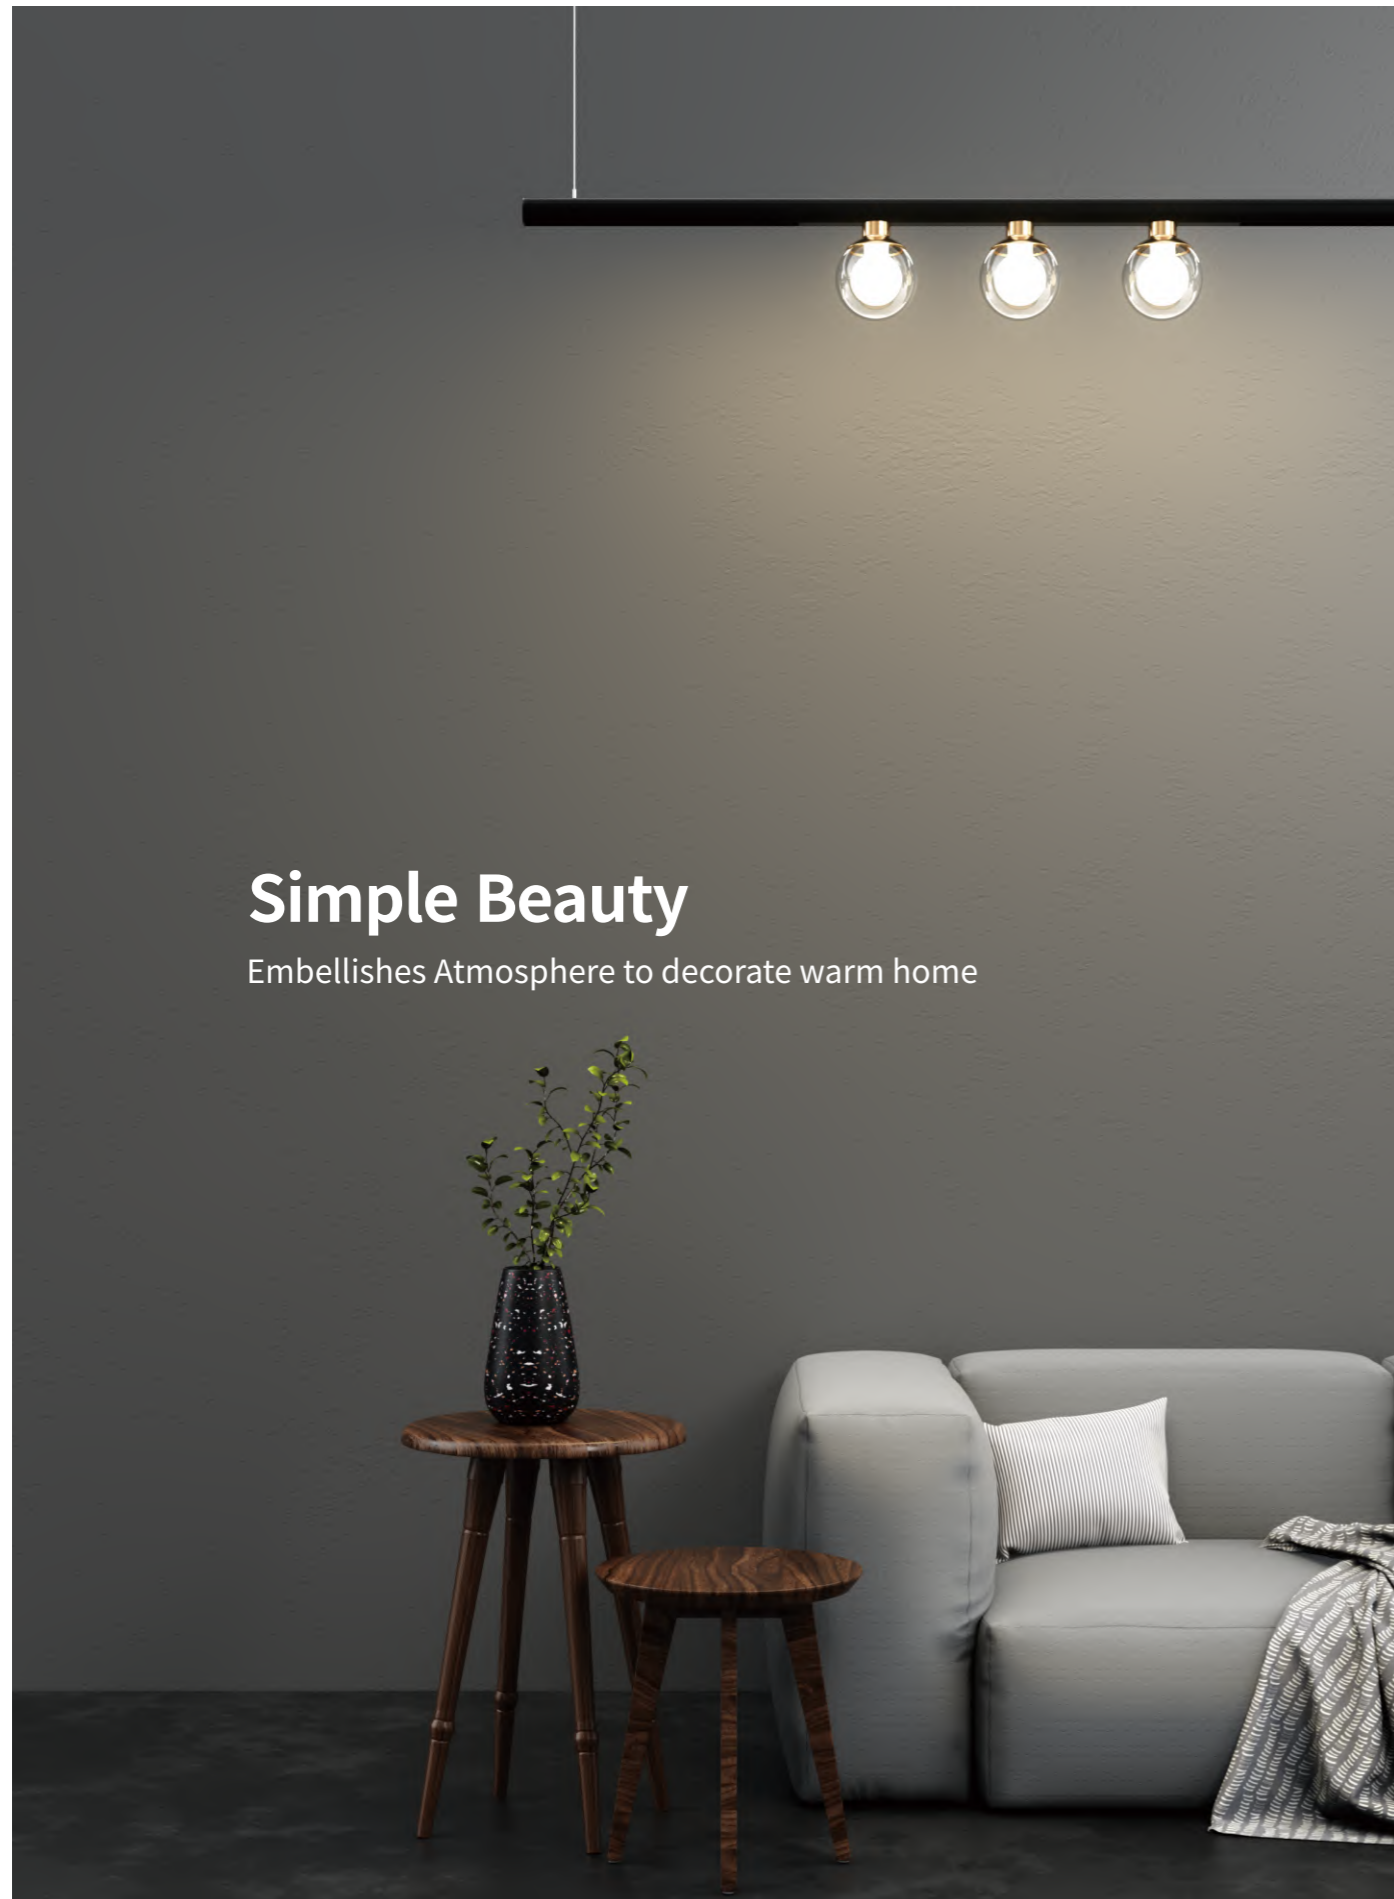

## Simple Beauty

Embellishes Atmosphere to decorate warm home

MODEL	M15-SU01
POWER	5W
VOLTAGE	48VDC   36VDC   24VDC
CCT	2700 K   3000 K   4000 K
BEAM ANGLE	330°
LUMINOUS FLUX (24° 3000K)	684lm
FINISH	BLACK   WHITE
CONTROL	ON/OFF