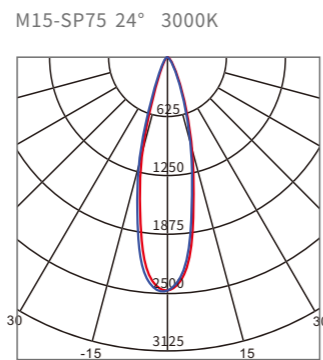

M15-SP20 24° 3000K

M15-SP30 24° 3000K

M15-SP40 24° 3000K

MODEL	M15-SP75
POWER	7W
VOLTAGE	48VDC   36VDC   24VDC
CCT	2700 K   3000 K   4000 K
BEAM ANGLE	24°   36°
LUMINOUS FLUX (24° 3000K)	684lm
FINISH	BLACK   WHITE
CONTROL	ON/OFF

Horizontal Position 355 degrees rotation  
 Vertical 0 degree to 90 degree adjustable  
 Modelling arbitrary created