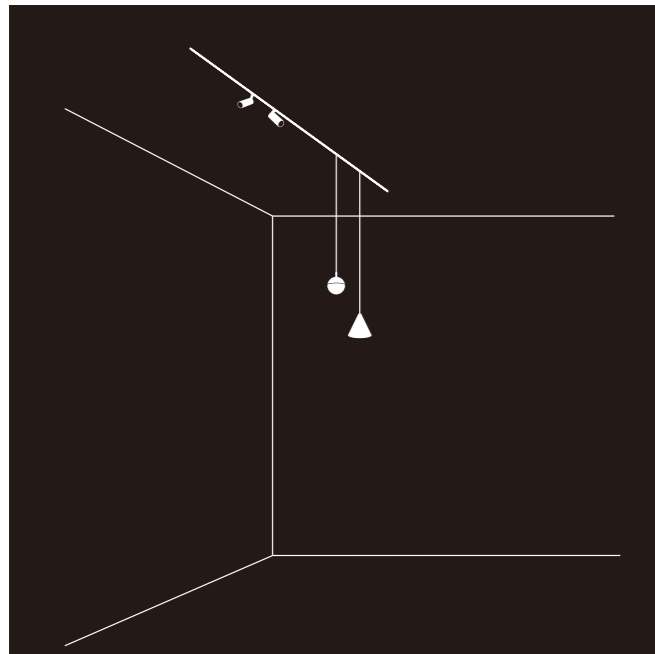

MT15 Space Application Combination