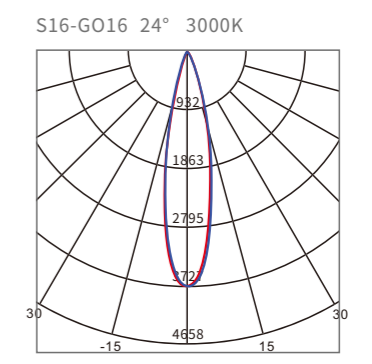

## M15-GO Darklight Linear Grille Light

NEW
CRI>90
RS>50

Risk0
850°
IP20

MODEL	M15-GO08	M15-GO16
POWER	8W	16W
VOLTAGE	48VDC   36VDC   24VDC	48VDC
CCT	2700 K	3000 K
	4000 K	
BEAM ANGLE	24°	40°
LUMINOUS FLUX (24° 3000K)	648lm	1232lm
FINISH	BLACK   WHITE	
CONTROL	ON/OFF	