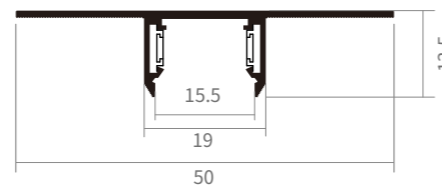

Flexible Design  
Multi-Directional Setup  
Aesthetic

**Track standard specification**

3000mm      2000mm      1000mm

MT15S - Surface mount

MT15R - recessed mount

MT15-SPS pre-buried mount

MT15-RSSS round hanging mount