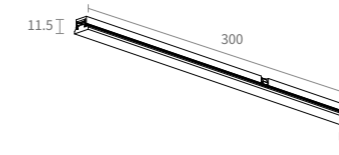

PERFECT CONNECTION BETWEEN THE TWO LAMP BODIES