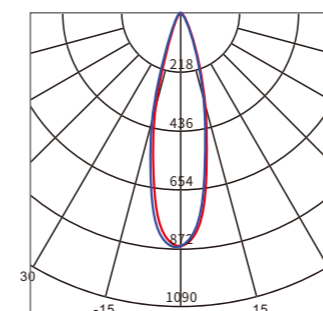

M15-SP Spot

MODEL	M15-SP20	M15-SP30	M15-SP40
POWER	3W	5W	7W
VOLTAGE	48VDC | 36VDC | 24VDC		
CCT	2700 K	3000 K	4000 K
BEAM ANGLE	24°	36°	
LUMINOUS FLUX (24° 3000K)	200lm	326lm	684lm
FINISH	BLACK | WHITE		
CONTROL	ON/OFF		

M15-SP20 24° 3000K