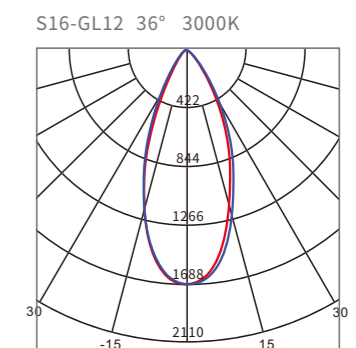

## M15-GL Dot Light

MODEL	M15-GL06	M15-GL12
POWER	6W	12W
VOLTAGE	48VDC   36VDC   24VDC	
CCT	2700 K	3000 K   4000 K
BEAM ANGLE	 36°	 45°
LUMINOUS FLUX (24° 3000K)	483lm	966lm
FINISH	BLACK   WHITE	
CONTROL	ON/OFF	