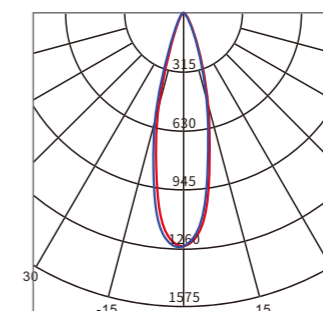

M15-SP30 24° 3000K