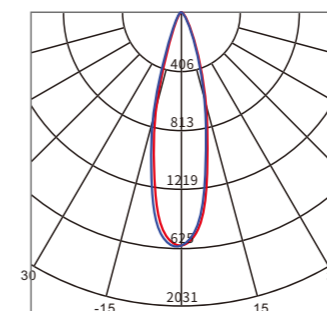

MODEL	M15-DS20	M15-DS30
POWER	2*3W	2*5W
VOLTAGE	48VDC | 36VDC | 24VDC	
CCT	2700 K	3000 K | 4000 K
BEAM ANGLE	24°	36°
LUMINOUS FLUX (24° 3000K)	398lm	613lm
FINISH	BLACK | WHITE	
CONTROL	ON/OFF	

M15-DS20 24° 3000K