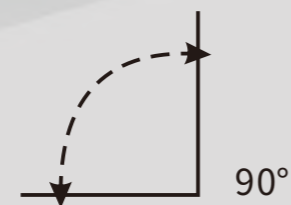

Intergrated Grille Diffuser

Ice Blue

Ruby Red

Black

Clear

90 Degree adjustable grille light