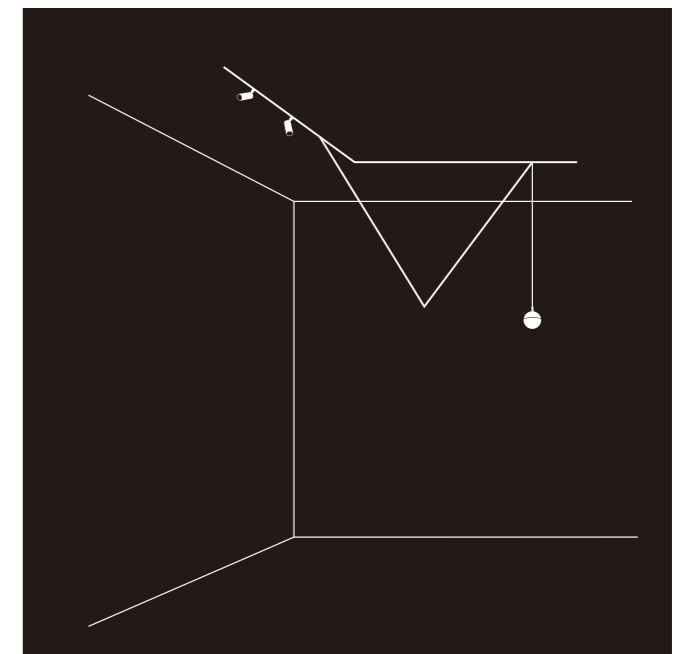

MT15 Space Application Combination