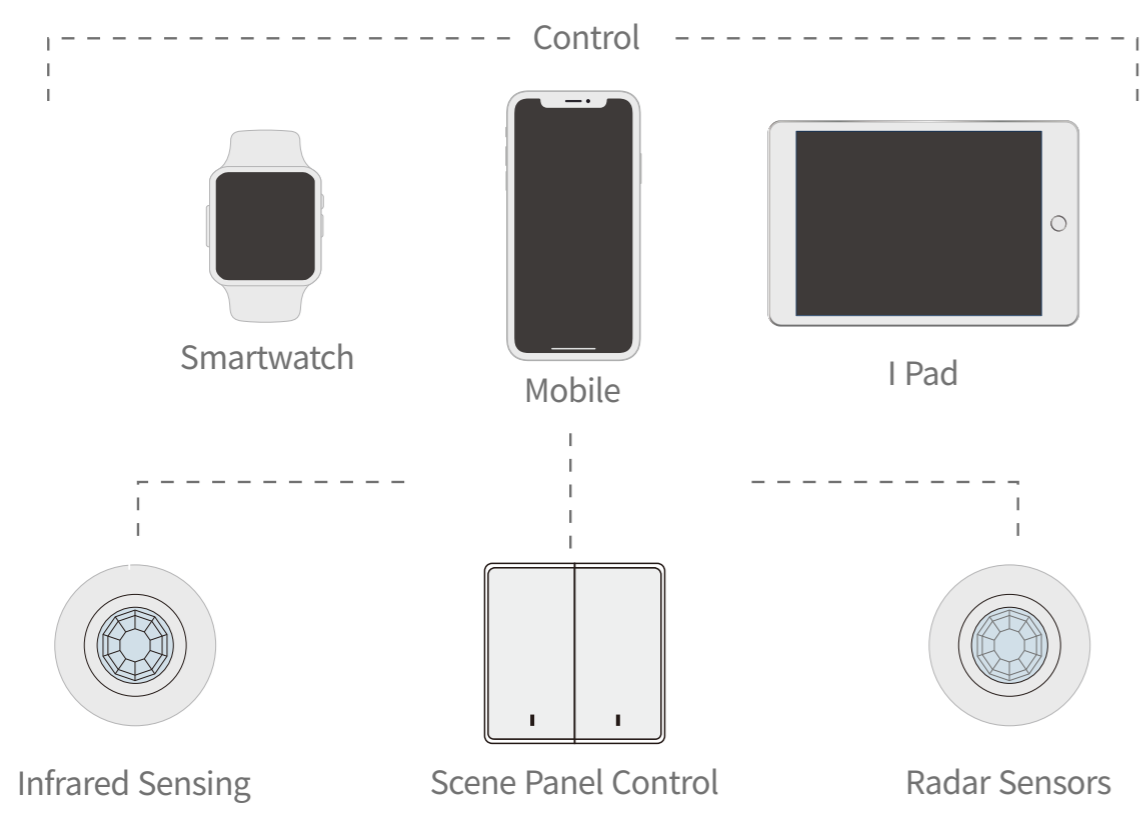

# MT15 Space Application Combination

Channel Control Display

CCT changes Control Display

### Intelligent Control Wiring Mode