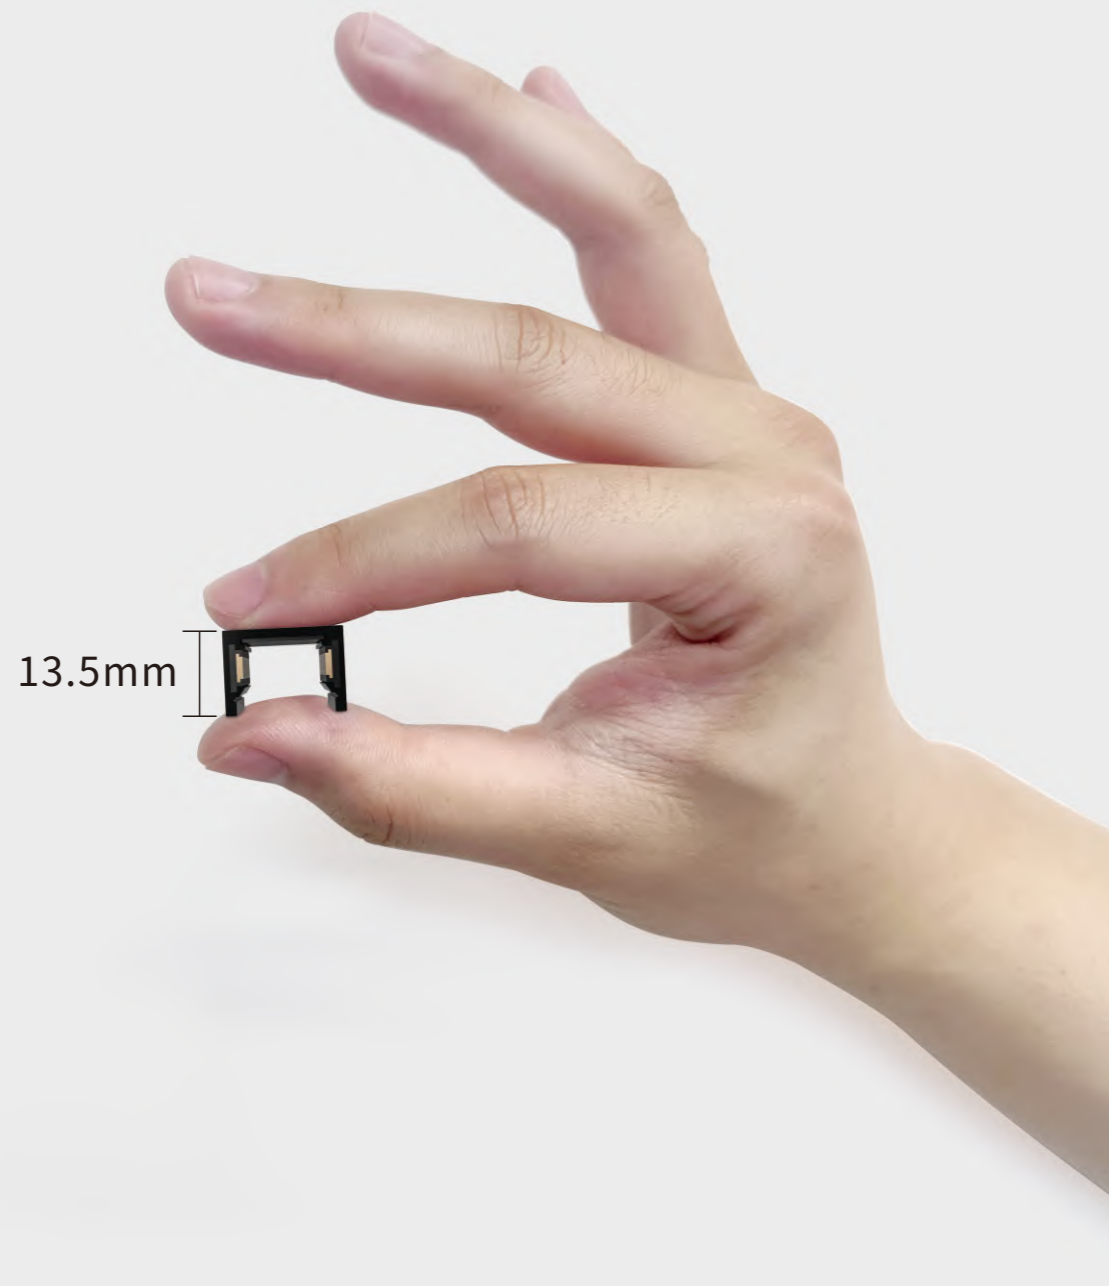

**Ultra thin profiles**

The track rail features an ultra-slim design with a height of just 13.5mm, offering seamless integration into walls or ceilings. Its versatile installation options include corner connectors to accommodate various layouts, enabling architects and designers to explore more creative and dynamic interior designs. This system not only enhances functionality but also allows for an innovative approach to spatial aesthetics, making it an ideal solution for contemporary interior spaces.