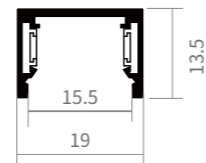

Flexible Design  
Multi-Directional Setup  
Aesthetic

**Track standard specification**

3000mm      2000mm      1000mm

MT15S - Surface mount

MT15R - recessed mount

MT15-SPS pre-buried mount

MT15-RSSS round hanging mount