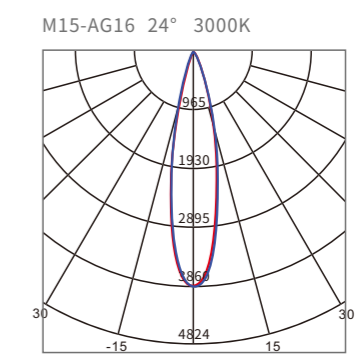

MODEL	M15-AG08	M15-AG16
POWER	8W	16W
VOLTAGE	48VDC | 36VDC | 24VDC	48VDC
CCT	2700 K	3000 K
	3000 K	4000 K
BEAM ANGLE	24°	40°
LUMINOUS FLUX (24° 3000K)	648lm	1232lm
FINISH	BLACK | WHITE	
CONTROL	ON/OFF