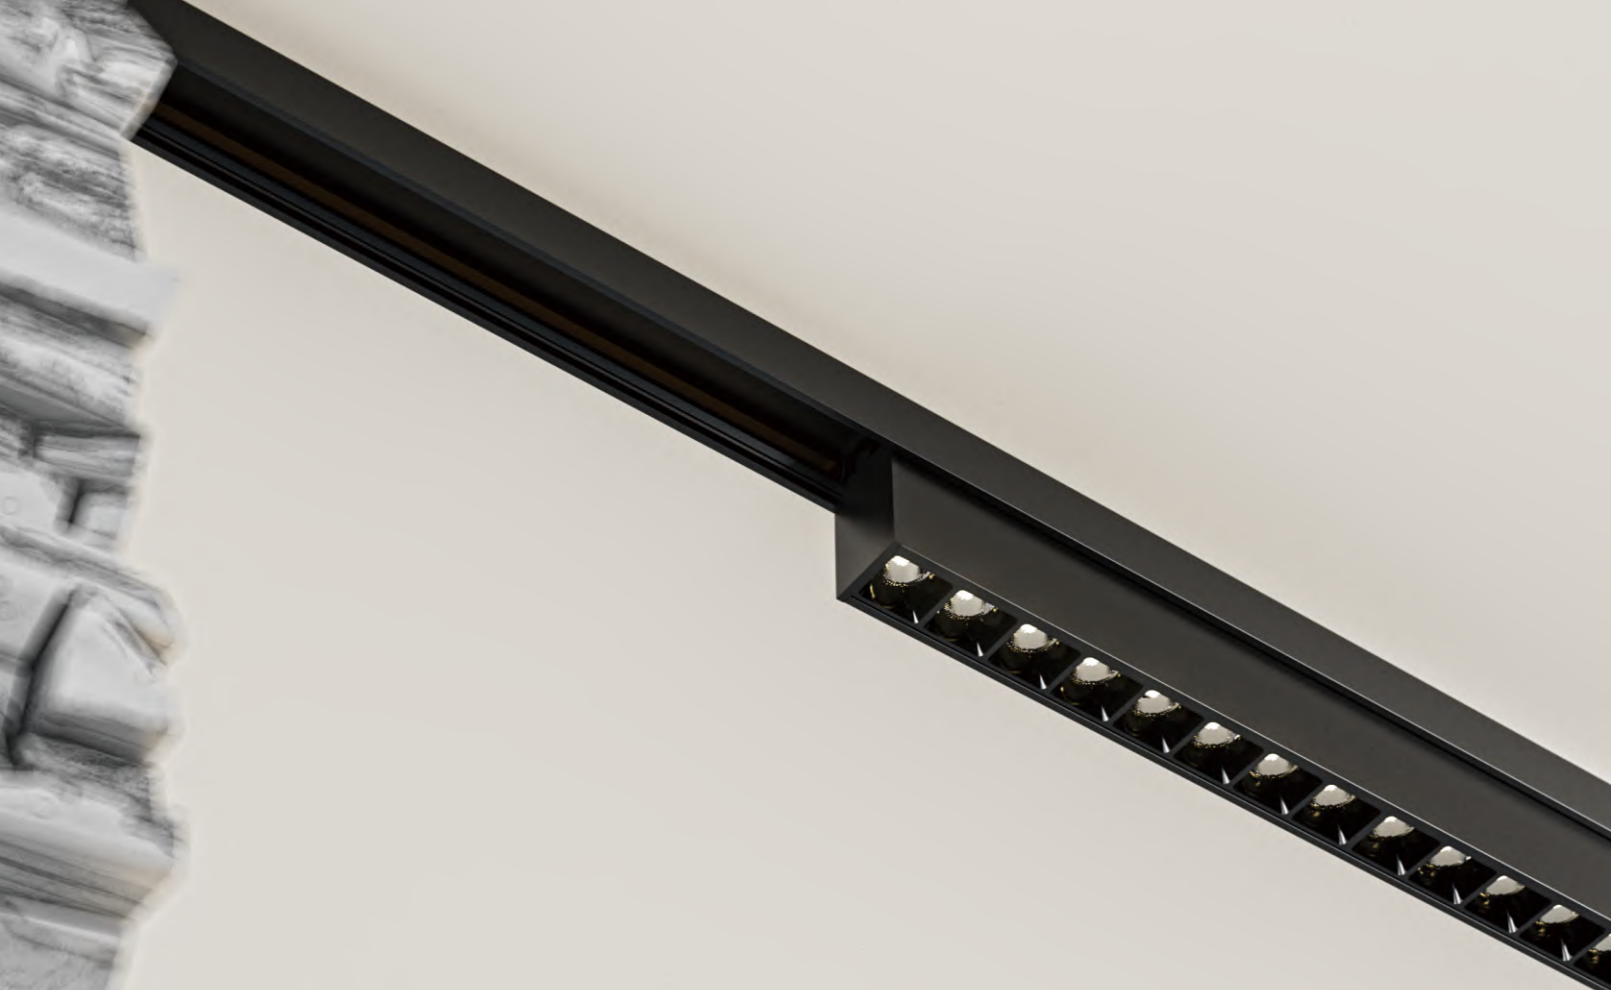

Intergrated Grille Diffuser

Ruby Red

Clear