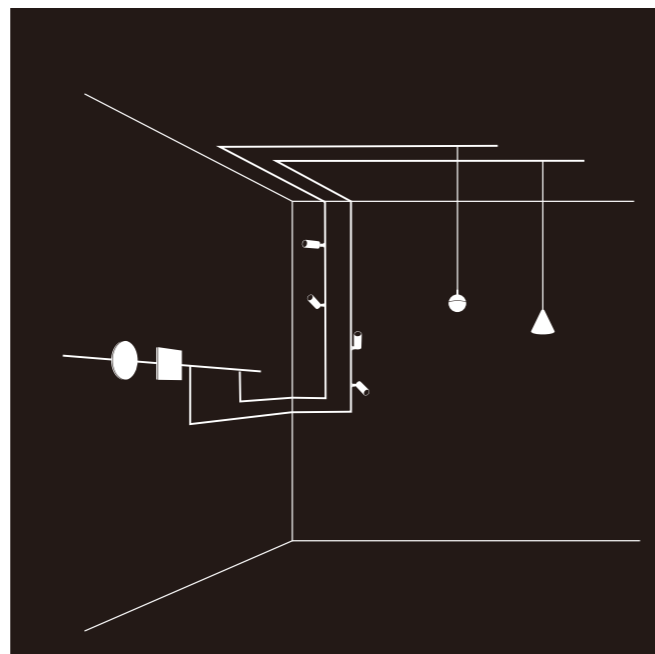

MT15 Space Application Combination