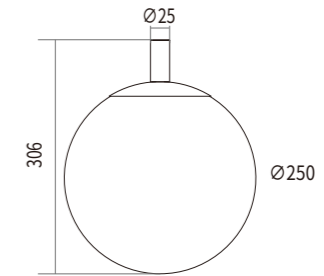

MODEL	M15-SU01
POWER	5W
VOLTAGE	48VDC | 36VDC | 24VDC
CCT	2700 K | 3000 K | 4000 K
BEAM ANGLE	330°
LUMINOUS FLUX (24° 3000K)	684lm
FINISH	BLACK | WHITE
CONTROL	ON/OFF

M15-SU Sphere