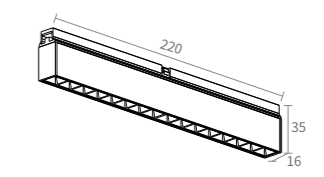

## M15-GO Darklight Linear Grille Light

NEW
CRI>90
RS>50

Risk0
850°
IP20

MODEL	M15-GO08	M15-GO16
POWER	8W	16W
VOLTAGE	48VDC   36VDC   24VDC	48VDC
CCT	2700 K	3000 K
	4000 K	
BEAM ANGLE	24°	40°
LUMINOUS FLUX (24° 3000K)	648lm	1232lm
FINISH	BLACK   WHITE	
CONTROL	ON/OFF	