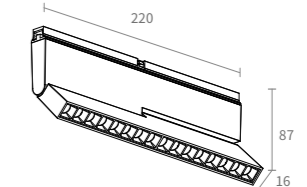

M15-AG Darklight flexx adjustable grille light

NEW
CRI>90 R9>50
✂
🏠
⚠
Risk0
850°
IP20

MODEL	M15-AG08	M15-AG16
POWER	8W	16W
VOLTAGE	48VDC | 36VDC | 24VDC	48VDC
CCT	2700 K	3000 K
	3000 K	4000 K
BEAM ANGLE	24°	40°
LUMINOUS FLUX (24° 3000K)	648lm	1232lm
FINISH	BLACK | WHITE	
CONTROL	ON/OFF