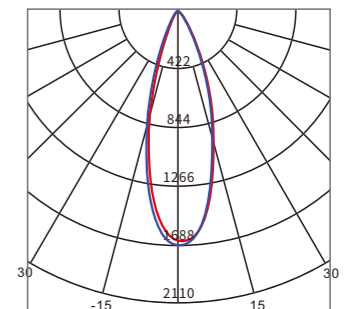

S16-CG12 36° 3000K