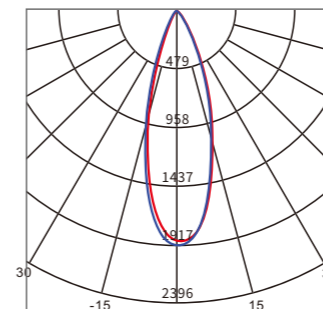

MODEL	M15-CG06	M15-CG12
POWER	6W	12W
VOLTAGE	48VDC | 36VDC | 24VDC	
CCT	2700 K	3000 K | 4000 K
BEAM ANGLE	36°	45°
LUMINOUS FLUX (24° 3000K)	408lm	821lm
FINISH	BLACK | WHITE	
CONTROL	ON/OFF	

S16-CG06 36° 3000K