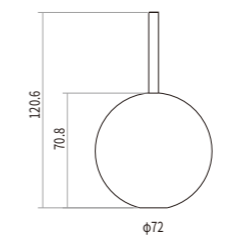

M15-SU Pendant Lamp

MODEL	M15-SU02	M15-SU03
POWER	6W	6W
VOLTAGE	48VDC | 36VDC | 24VDC	
CCT	2700 K	3000 K | 4000 K
BEAM ANGLE	24°	40°
LUMINOUS FLUX (24° 3000K)	352lm	352lm
FINISH	BLACK | WHITE	
CONTROL	ON/OFF