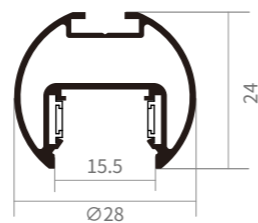

Flexible Design  
Multi-Directional Setup  
Aesthetic

**Track standard specification**

3000mm      2000mm      1000mm

MT15S - Surface mount

MT15R - recessed mount

MT15-SPS pre-buried mount

MT15-RSSS round hanging mount