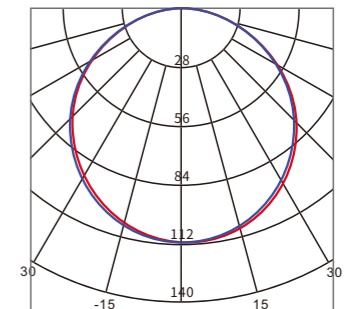

M15-FL60 110° 3000K