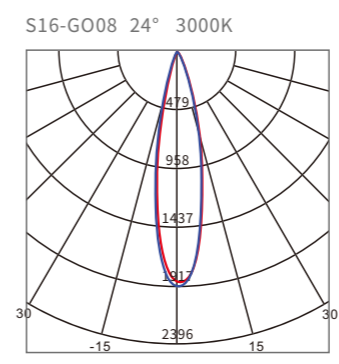

## M15-GO Darklight Linear Grille Light

NEW
CRI>90
RS>50

Risk0
850°
IP20

MODEL	M15-GO08	M15-GO16
POWER	8W	16W
VOLTAGE	48VDC   36VDC   24VDC	48VDC
CCT	2700 K	3000 K
	4000 K	
BEAM ANGLE	24°	40°
LUMINOUS FLUX (24° 3000K)	648lm	1232lm
FINISH	BLACK   WHITE	
CONTROL	ON/OFF	