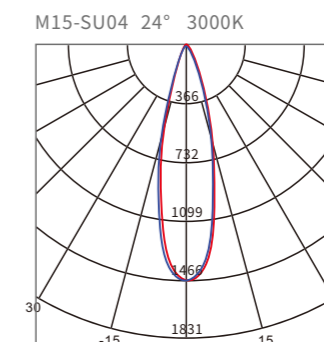

M15-SU04 Pendant lamp

MODEL	M15-SU04
POWER	8W
VOLTAGE	48VDC | 36VDC | 24VDC
CCT	2700 K | 3000 K | 4000 K
BEAM ANGLE	24° | 40°
LUMINOUS FLUX (24° 3000K)	420lm
FINISH	BLACK | WHITE
CONTROL	ON/OFF | PHASE | 0-10V | DALI | BLUETOOTH