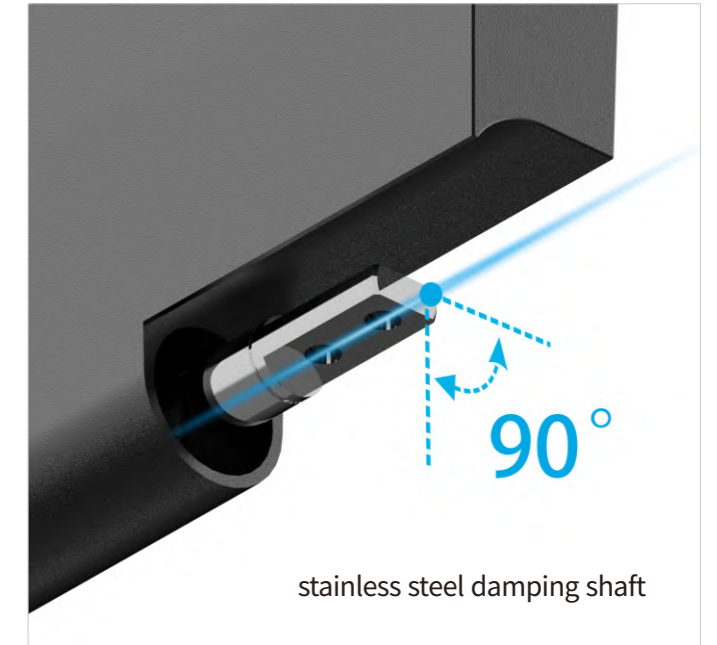

Independent Development of Optical system