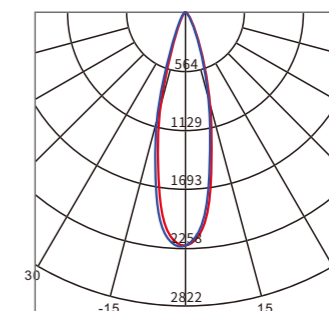

M15-DS30 24° 3000K