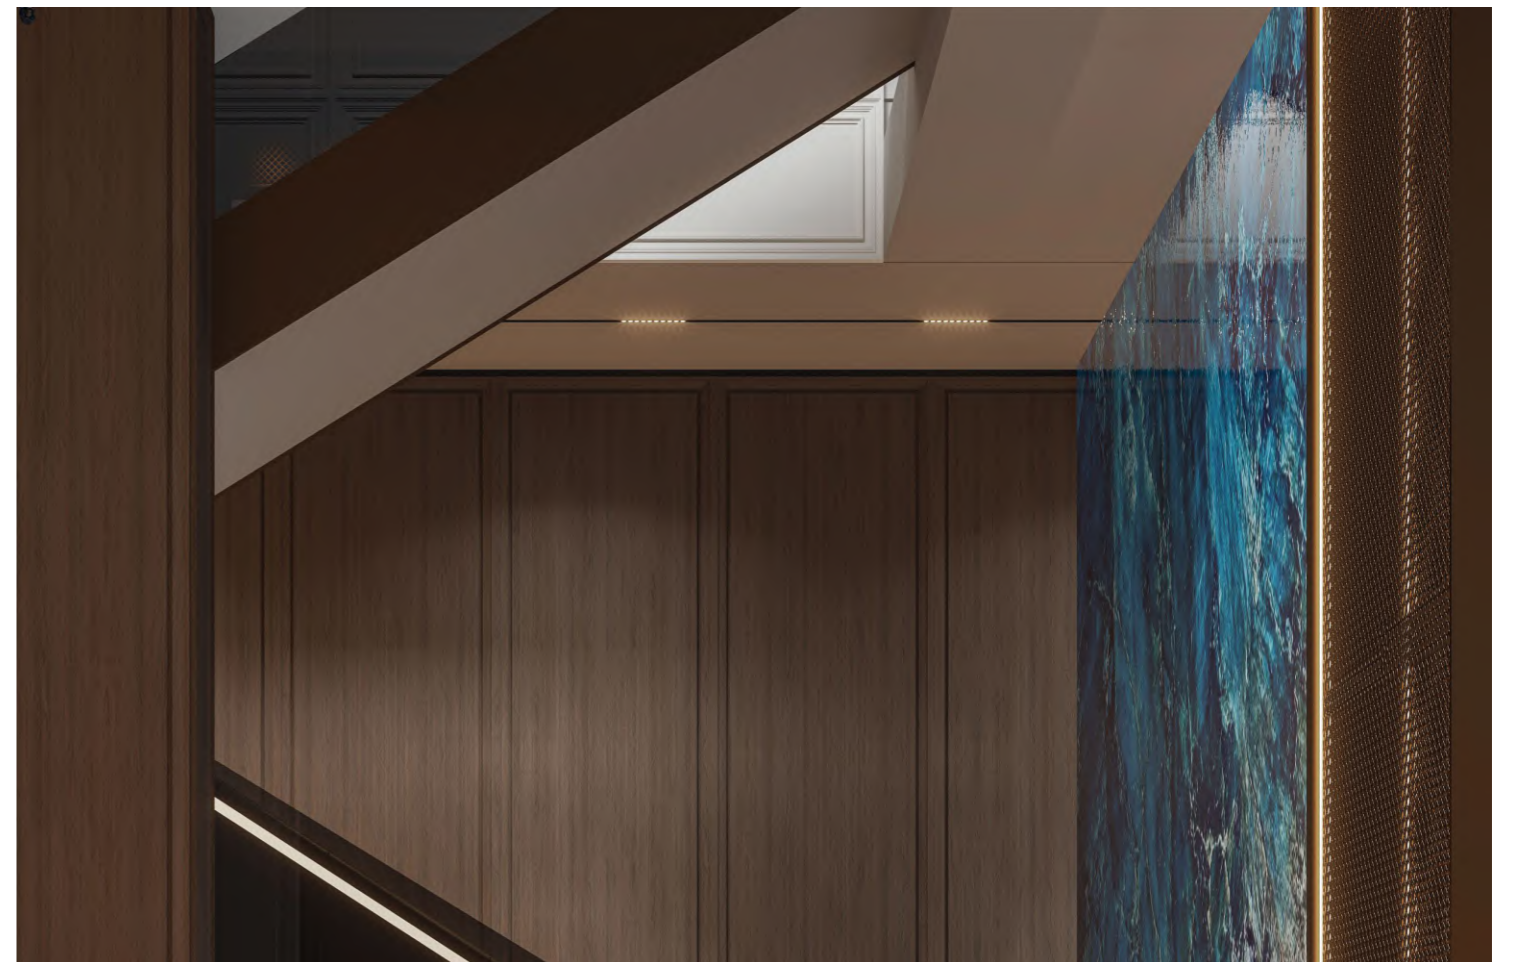

Intergrated Grille Diffuser

Ice Blue

Ruby Red

Black

Clear

90 Degree adjustable grille light