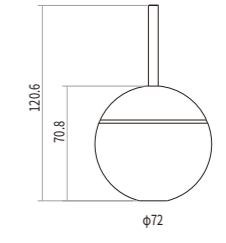

M15-SU Pendant Lamp

MODEL	M15-SU02	M15-SU03
POWER	6W	6W
VOLTAGE	48VDC | 36VDC | 24VDC	
CCT	2700 K	3000 K | 4000 K
BEAM ANGLE	24°	40°
LUMINOUS FLUX (24° 3000K)	352lm	352lm
FINISH	BLACK | WHITE	
CONTROL	ON/OFF