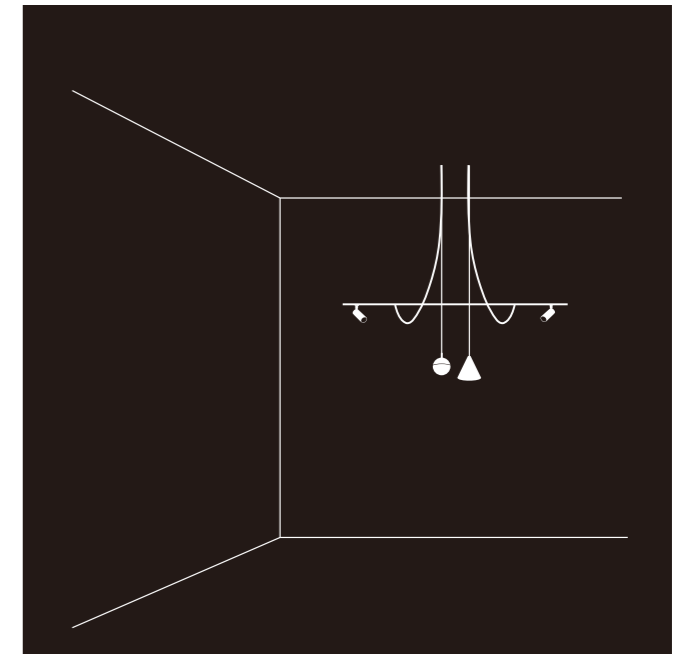

MT15 Space Application Combination