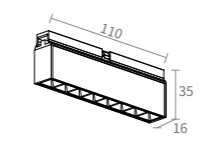

## M15-GO Darklight Linear Grille Light

NEW
CRI>90
RS>50

Risk0
850°
IP20

MODEL	M15-GO08	M15-GO16
POWER	8W	16W
VOLTAGE	48VDC   36VDC   24VDC	48VDC
CCT	2700 K	3000 K
	4000 K	
BEAM ANGLE	24°	40°
LUMINOUS FLUX (24° 3000K)	648lm	1232lm
FINISH	BLACK   WHITE	
CONTROL	ON/OFF	