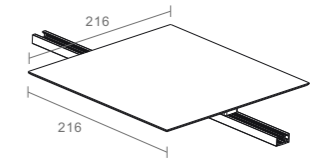

M15-RL Atmosphere

MODEL	M15-RL01	M15-RL02
POWER	5W	5W
VOLTAGE	48VDC | 36VDC | 24VDC	
CCT	2700 K	3000 K | 4000 K
BEAM ANGLE		
LUMINOUS FLUX (24° 3000K)	352lm	352lm
FINISH	BLACK | WHITE	
CONTROL	ON/OFF