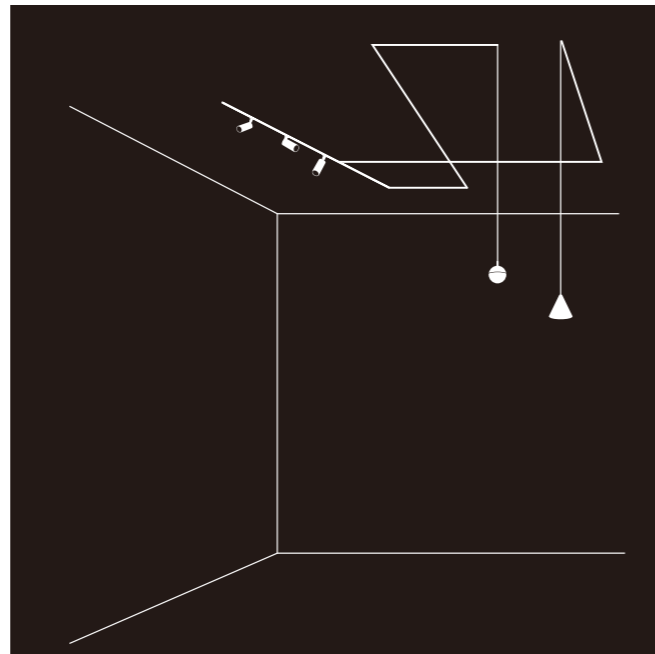

MT15 Space Application Combination