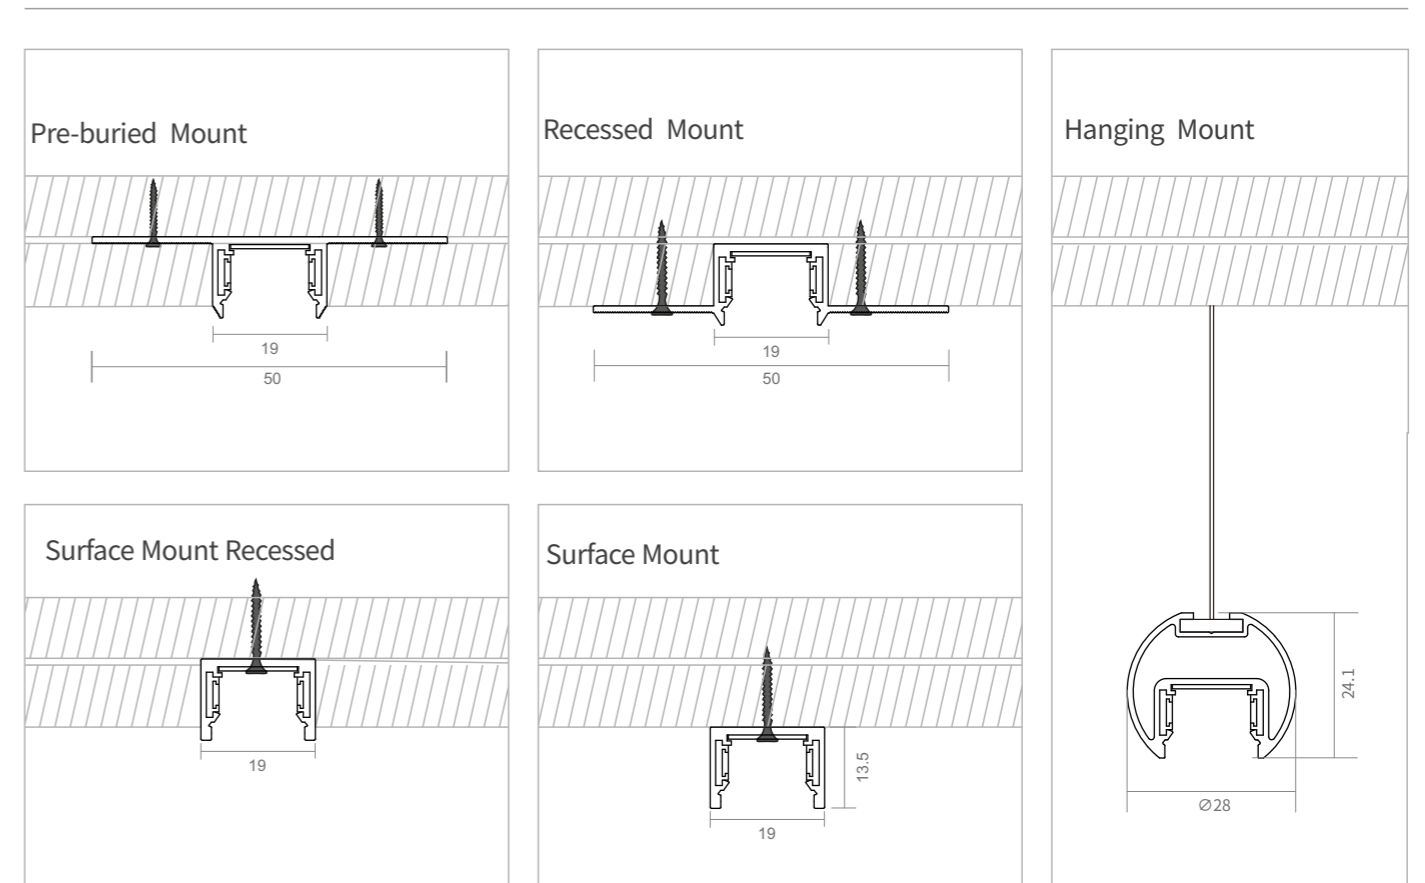

**Ultra thin profiles**

The track rail features an ultra-slim design with a height of just 13.5mm, offering seamless integration into walls or ceilings. Its versatile installation options include corner connectors to accommodate various layouts, enabling architects and designers to explore more creative and dynamic interior designs. This system not only enhances functionality but also allows for an innovative approach to spatial aesthetics, making it an ideal solution for contemporary interior spaces.

Flexible Design  
Multi-Directional Setup  
Aesthetic

**Track standard specification**

3000mm      2000mm      1000mm

MT15S - Surface mount

MT15R - recessed mount

MT15-SPS pre-buried mount

MT15-RSSS round hanging mount