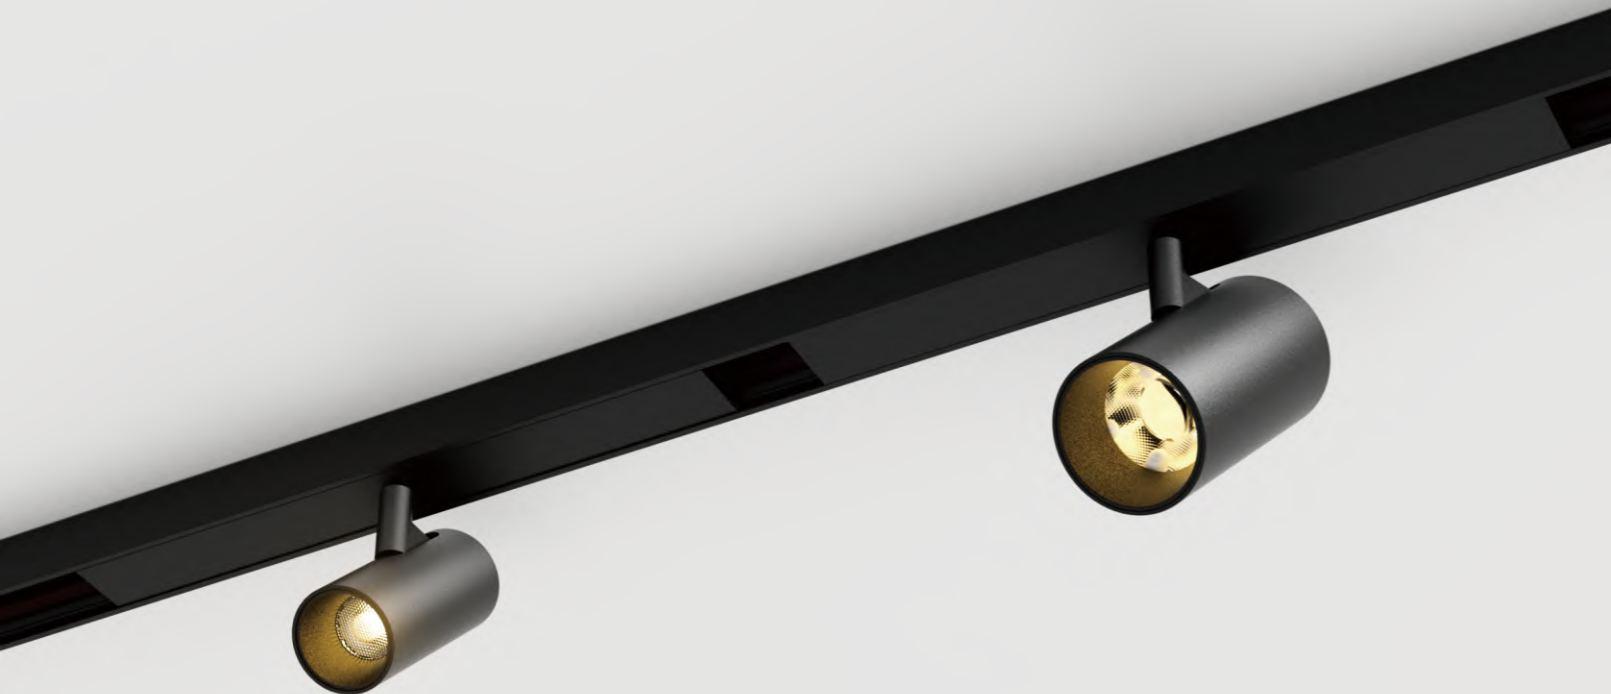

**Ultra thin profiles**

The track rail features an ultra-slim design with a height of just 13.5mm, offering seamless integration into walls or ceilings. Its versatile installation options include corner connectors to accommodate various layouts, enabling architects and designers to explore more creative and dynamic interior designs. This system not only enhances functionality but also allows for an innovative approach to spatial aesthetics, making it an ideal solution for contemporary interior spaces.

Intergrated Grille Diffuser

Ice Blue

Ruby Red

Black

Clear

90 Degree adjustable grille light

## M15-AG Darklight flexx adjustable grille light

NEW
CRI>90 R9>50
✂
🏠
⚠
Risk0
850°
IP20

MODEL	M15-AG08	M15-AG16
POWER	8W	16W
VOLTAGE	48VDC   36VDC   24VDC	48VDC
CCT	2700 K	3000 K
	3000 K	4000 K
BEAM ANGLE	24°	40°
LUMINOUS FLUX (24° 3000K)	648lm	1232lm
FINISH	BLACK   WHITE	
CONTROL	ON/OFF	