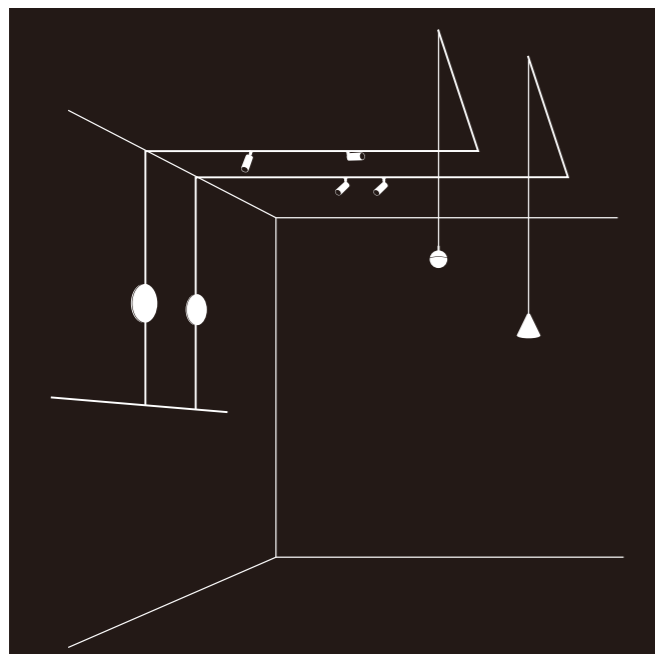

Channel Control Display

MT15 Space Application Combination