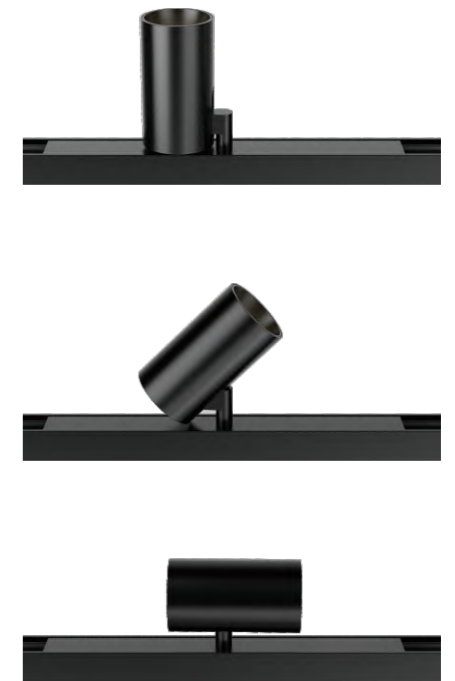

Horizontal Position 355 degrees rotation
Vertical 0 degree to 90 degree adjustable
Modelling arbitrary created