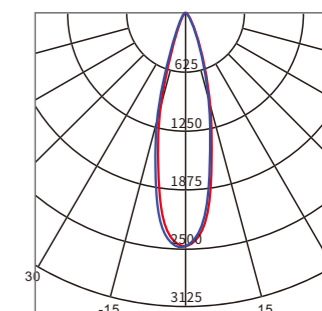

M15-SP40 24° 3000K