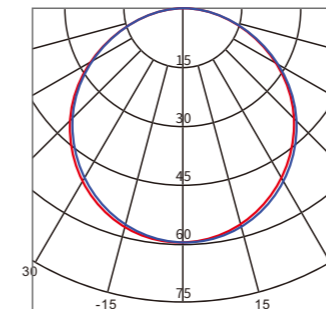

MODEL	M15-FL30	M15-FL60
POWER	6W	12W
VOLTAGE	48VDC | 36VDC | 24VDC	
CCT	2700 K	3000 K | 4000 K
BEAM ANGLE	110°	
LUMINOUS FLUX (24° 3000K)	160lm	320lm
FINISH	BLACK | WHITE	
CONTROL	ON/OFF	

M15-FL30 110° 3000K