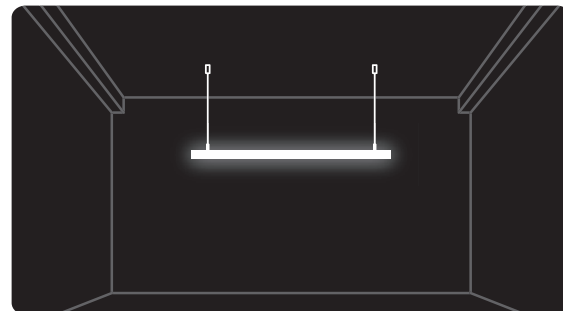

Installation method

Vertical Lifting

Splicing

Vertical ceiling-single

Vertical ceiling-double

Horizontal ceiling

Horizontal lifting

Concealed styling

Boom shape

Concealed styling

Boom shape

MAGIC LIGHT Installation Accessory

Model	Name	Description	Image
MAGIC LIGHT 360	Ceiling Fixed installation components	Size: L25*W51.6*H27.8mm, With screws; 3pcs/1M; 5pcs/2.5M; 8pcs/5M	
	Vertical hanging side outlet Install accessory kit (1m/2.5m)	Round tube: 1M/2.5M; Wire rope: 2M	
	Hang the top vertically Outlet installation accessory kit (1m)	Round tube: 1M; Wire rope: 2M	
	Vertical hanging from the top Install accessory kit (2.5m)	; Round tube: 2.5M; Wire rope: 2M	
	Single-ended vertical ceiling Install accessory kit (1m/2.5m)	0 Round tube: 1M/2.5M;	
	Horizontal ceiling installation components	slot: 1M;	
	Horizontal hoisting Install components (38mm)	Round tube: 38mm; Wire rope 2pcs, L: 2M;	
	Horizontal hoisting Install components (1M/2.5M)	Round tube L: 1M/2.5M; Wire rope 2pcs, L: 2M;	
	Double-ended vertical ceiling Kits		
	Can be spliced Install components		
	Concealed Install components		
	Can be shaped and hoisted Install components	Round tube L: 38mm; Telescopic rod L: 0.6M	
	Tail splicing piece(80mm)	Round tube L: 80mm; escopic rod : 1pcs, L: 0.6M;	
	Tail splicing piece (80mm)	Round tube L: 80mm; Wire rope : 1pcs, L: 2M;	
	Disc Wall Mount Kit for MAGIC LIGHT 13/18/25 Silicone Neon Strip		
	MAGIC LIGHT 18/25 single cylinder		
	MAGIC LIGHT 18/25 double cylinder		