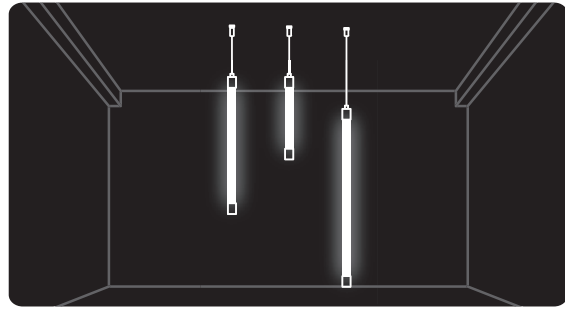

Installation method

Vertical Lifting

Splicing

Vertical ceiling-single

Vertical ceiling-double

Horizontal ceiling

Horizontal lifting

Concealed styling

Boom shape

Concealed styling

Boom shape

MAGIC LIGHT Installation Accessory

Model	Name	Description	Image
MAGIC LIGHT 360	Ceiling Fixed installation components	Size: L25*W51.6*H27.8mm, With screws; 3pcs/1M; 5pcs/2.5M; 8pcs/5M	
	Vertical hanging side outlet Install accessory kit (1m/2.5m)	Round tube: 1M/2.5M; Wire rope: 2M	
	Hang the top vertically Outlet installation accessory kit (1m)	Round tube: 1M; Wire rope: 2M	
	Vertical hanging from the top Install accessory kit (2.5m)	; Round tube: 2.5M; Wire rope: 2M	
	Single-ended vertical ceiling Install accessory kit (1m/2.5m)	0 Round tube: 1M/2.5M;	
	Horizontal ceiling installation components	slot: 1M;	
	Horizontal hoisting Install components (38mm)	Round tube: 38mm; Wire rope 2pcs, L: 2M;	
	Horizontal hoisting Install components (1M/2.5M)	Round tube L: 1M/2.5M; Wire rope 2pcs, L: 2M;	
	Double-ended vertical ceiling Kits		
	Can be spliced Install components		
	Concealed Install components		
	Can be shaped and hoisted Install components	Round tube L: 38mm; Telescopic rod L: 0.6M	
	Tail splicing piece(80mm)	Round tube L: 80mm; escopic rod : 1pcs, L: 0.6M;	
	Tail splicing piece (80mm)	Round tube L: 80mm; Wire rope : 1pcs, L: 2M;	
	Disc Wall Mount Kit for MAGIC LIGHT 13/18/25 Silicone Neon Strip		
	MAGIC LIGHT 18/25 single cylinder		
	MAGIC LIGHT 18/25 double cylinder		