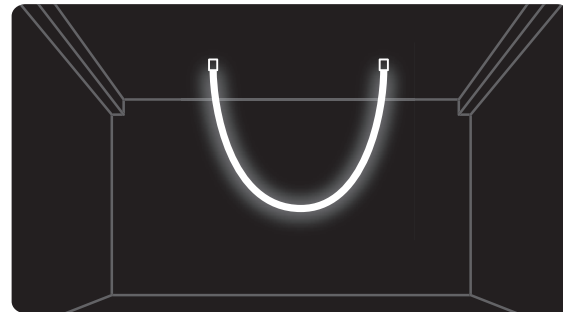

Installation method

Vertical Lifting

Splicing

Vertical ceiling-single

Vertical ceiling-double

Horizontal ceiling

Horizontal lifting

Concealed styling

Boom shape

Concealed styling

Boom shape

MAGIC LIGHT Installation Accessory

Model	Name	Description	Image
MAGIC LIGHT 360	Ceiling Fixed installation components	Size: L25*W51.6*H27.8mm, With screws; 3pcs/1M; 5pcs/2.5M; 8pcs/5M	
	Vertical hanging side outlet Install accessory kit (1m/2.5m)	Round tube: 1M/2.5M; Wire rope: 2M	
	Hang the top vertically Outlet installation accessory kit (1m)	Round tube: 1M; Wire rope: 2M	
	Vertical hanging from the top Install accessory kit (2.5m)	; Round tube: 2.5M; Wire rope: 2M	
	Single-ended vertical ceiling Install accessory kit (1m/2.5m)	0 Round tube: 1M/2.5M;	
	Horizontal ceiling installation components	slot: 1M;	
	Horizontal hoisting Install components (38mm)	Round tube: 38mm; Wire rope 2pcs, L: 2M;	
	Horizontal hoisting Install components (1M/2.5M)	Round tube L: 1M/2.5M; Wire rope 2pcs, L: 2M;	
	Double-ended vertical ceiling Kits		
	Can be spliced Install components		
	Concealed Install components		
	Can be shaped and hoisted Install components	Round tube L: 38mm; Telescopic rod L: 0.6M	
	Tail splicing piece(80mm)	Round tube L: 80mm; escopic rod : 1pcs, L: 0.6M;	
	Tail splicing piece (80mm)	Round tube L: 80mm; Wire rope : 1pcs, L: 2M;	
	Disc Wall Mount Kit for MAGIC LIGHT 13/18/25 Silicone Neon Strip		
	MAGIC LIGHT 18/25 single cylinder		
	MAGIC LIGHT 18/25 double cylinder		