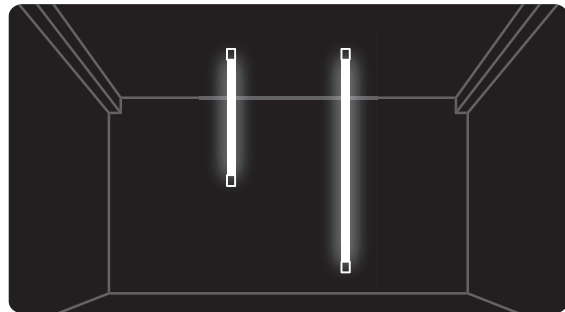

Installation method

Vertical Lifting

Splicing

Vertical ceiling-single

Vertical ceiling-double

Horizontal ceiling

Horizontal lifting

Concealed styling

Boom shape

Concealed styling

Boom shape

MAGIC LIGHT Installation Accessory

Model	Name	Description	Image
MAGIC LIGHT 360	Ceiling Fixed installation components	Size: L25*W51.6*H27.8mm, With screws; 3pcs/1M; 5pcs/2.5M; 8pcs/5M	
	Vertical hanging side outlet Install accessory kit (1m/2.5m)	Round tube: 1M/2.5M; Wire rope: 2M	
	Hang the top vertically Outlet installation accessory kit (1m)	Round tube: 1M; Wire rope: 2M	
	Vertical hanging from the top Install accessory kit (2.5m)	; Round tube: 2.5M; Wire rope: 2M	
	Single-ended vertical ceiling Install accessory kit (1m/2.5m)	0 Round tube: 1M/2.5M;	
	Horizontal ceiling installation components	slot: 1M;	
	Horizontal hoisting Install components (38mm)	Round tube: 38mm; Wire rope 2pcs, L: 2M;	
	Horizontal hoisting Install components (1M/2.5M)	Round tube L: 1M/2.5M; Wire rope 2pcs, L: 2M;	
	Double-ended vertical ceiling Kits		
	Can be spliced Install components		
	Concealed Install components		
	Can be shaped and hoisted Install components	Round tube L: 38mm; Telescopic rod L: 0.6M	
	Tail splicing piece(80mm)	Round tube L: 80mm; escopic rod : 1pcs, L: 0.6M;	
	Tail splicing piece (80mm)	Round tube L: 80mm; Wire rope : 1pcs, L: 2M;	
	Disc Wall Mount Kit for MAGIC LIGHT 13/18/25 Silicone Neon Strip		
	MAGIC LIGHT 18/25 single cylinder		
	MAGIC LIGHT 18/25 double cylinder		