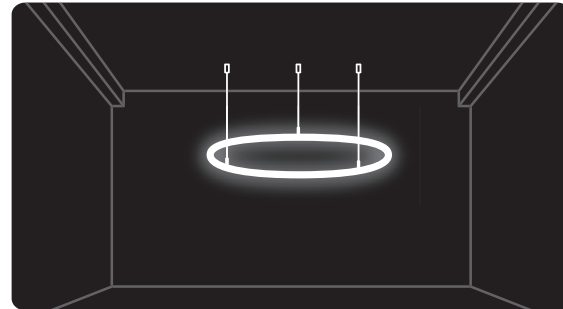

Installation method

Vertical Lifting

Splicing

Vertical ceiling-single

Vertical ceiling-double

Horizontal ceiling

Horizontal lifting

Concealed styling

Boom shape

Concealed styling

Boom shape

MAGIC LIGHT Installation Accessory

Model	Name	Description	Image
MAGIC LIGHT 360	Ceiling Fixed installation components	Size: L25*W51.6*H27.8mm, With screws; 3pcs/1M; 5pcs/2.5M; 8pcs/5M	
	Vertical hanging side outlet Install accessory kit (1m/2.5m)	Round tube: 1M/2.5M; Wire rope: 2M	
	Hang the top vertically Outlet installation accessory kit (1m)	Round tube: 1M; Wire rope: 2M	
	Vertical hanging from the top Install accessory kit (2.5m)	; Round tube: 2.5M; Wire rope: 2M	
	Single-ended vertical ceiling Install accessory kit (1m/2.5m)	0 Round tube: 1M/2.5M;	
	Horizontal ceiling installation components	slot: 1M;	
	Horizontal hoisting Install components (38mm)	Round tube: 38mm; Wire rope 2pcs, L: 2M;	
	Horizontal hoisting Install components (1M/2.5M)	Round tube L: 1M/2.5M; Wire rope 2pcs, L: 2M;	
	Double-ended vertical ceiling Kits		
	Can be spliced Install components		
	Concealed Install components		
	Can be shaped and hoisted Install components	Round tube L: 38mm; Telescopic rod L: 0.6M	
	Tail splicing piece(80mm)	Round tube L: 80mm; escopic rod : 1pcs, L: 0.6M;	
	Tail splicing piece (80mm)	Round tube L: 80mm; Wire rope : 1pcs, L: 2M;	
	Disc Wall Mount Kit for MAGIC LIGHT 13/18/25 Silicone Neon Strip		
	MAGIC LIGHT 18/25 single cylinder		
	MAGIC LIGHT 18/25 double cylinder		