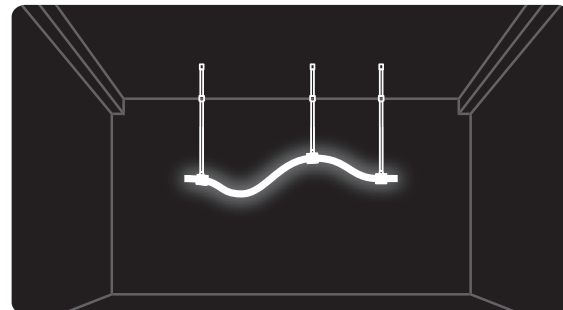

Installation method

Vertical Lifting

Splicing

Vertical ceiling-single

Vertical ceiling-double

Horizontal ceiling

Horizontal lifting

Concealed styling

Boom shape

Concealed styling

Boom shape

MAGIC LIGHT Installation Accessory

Model	Name	Description	Image
MAGIC LIGHT 360	Ceiling Fixed installation components	Size: L25*W51.6*H27.8mm, With screws; 3pcs/1M; 5pcs/2.5M; 8pcs/5M	
	Vertical hanging side outlet Install accessory kit (1m/2.5m)	Round tube: 1M/2.5M; Wire rope: 2M	
	Hang the top vertically Outlet installation accessory kit (1m)	Round tube: 1M; Wire rope: 2M	
	Vertical hanging from the top Install accessory kit (2.5m)	; Round tube: 2.5M; Wire rope: 2M	
	Single-ended vertical ceiling Install accessory kit (1m/2.5m)	0 Round tube: 1M/2.5M;	
	Horizontal ceiling installation components	slot: 1M;	
	Horizontal hoisting Install components (38mm)	Round tube: 38mm; Wire rope 2pcs, L: 2M;	
	Horizontal hoisting Install components (1M/2.5M)	Round tube L: 1M/2.5M; Wire rope 2pcs, L: 2M;	
	Double-ended vertical ceiling Kits		
	Can be spliced Install components		
	Concealed Install components		
	Can be shaped and hoisted Install components	Round tube L: 38mm; Telescopic rod L: 0.6M	
	Tail splicing piece(80mm)	Round tube L: 80mm; escopic rod : 1pcs, L: 0.6M;	
	Tail splicing piece (80mm)	Round tube L: 80mm; Wire rope : 1pcs, L: 2M;	
	Disc Wall Mount Kit for MAGIC LIGHT 13/18/25 Silicone Neon Strip		
	MAGIC LIGHT 18/25 single cylinder		
	MAGIC LIGHT 18/25 double cylinder		