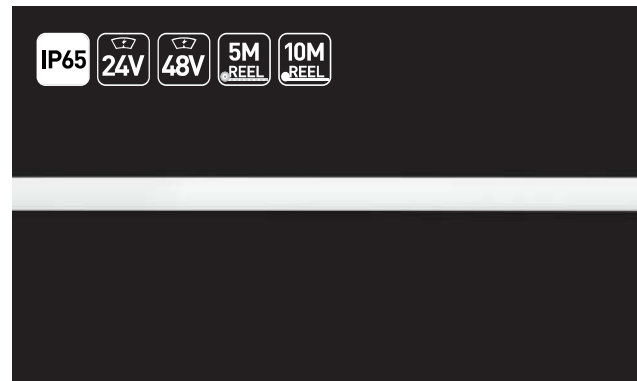

## SKYLINE 360

- Ø13mm, 360° starin-less neon
- Long stretching, Large spanning, Long-lasting styling

# SKYLINE 360

- Any angle, free rotation
- 5m/10m Optional

## skyline 360

- 13mm diameter, 360° uniform light
- Anti-gravity design, with steel wire inside, can be straight in the air
- Silicone co-extrusion, baby-skin feel in touch
- IP65, suitable for indoor decorative or artistic lighting
- 3-year warranty, life span  $\geq 36000$ h

### Basic Parameters

Series	Cutting unit	Input voltage	Input current	Typ. power	Size
White Light	14LED/25mm	DC24V	0.54A	13W	5M
White Light	28LED/50mm	DC48V	0.27A	13W	10M
<b>Bend radius</b>	<b>&gt;60mm</b>				