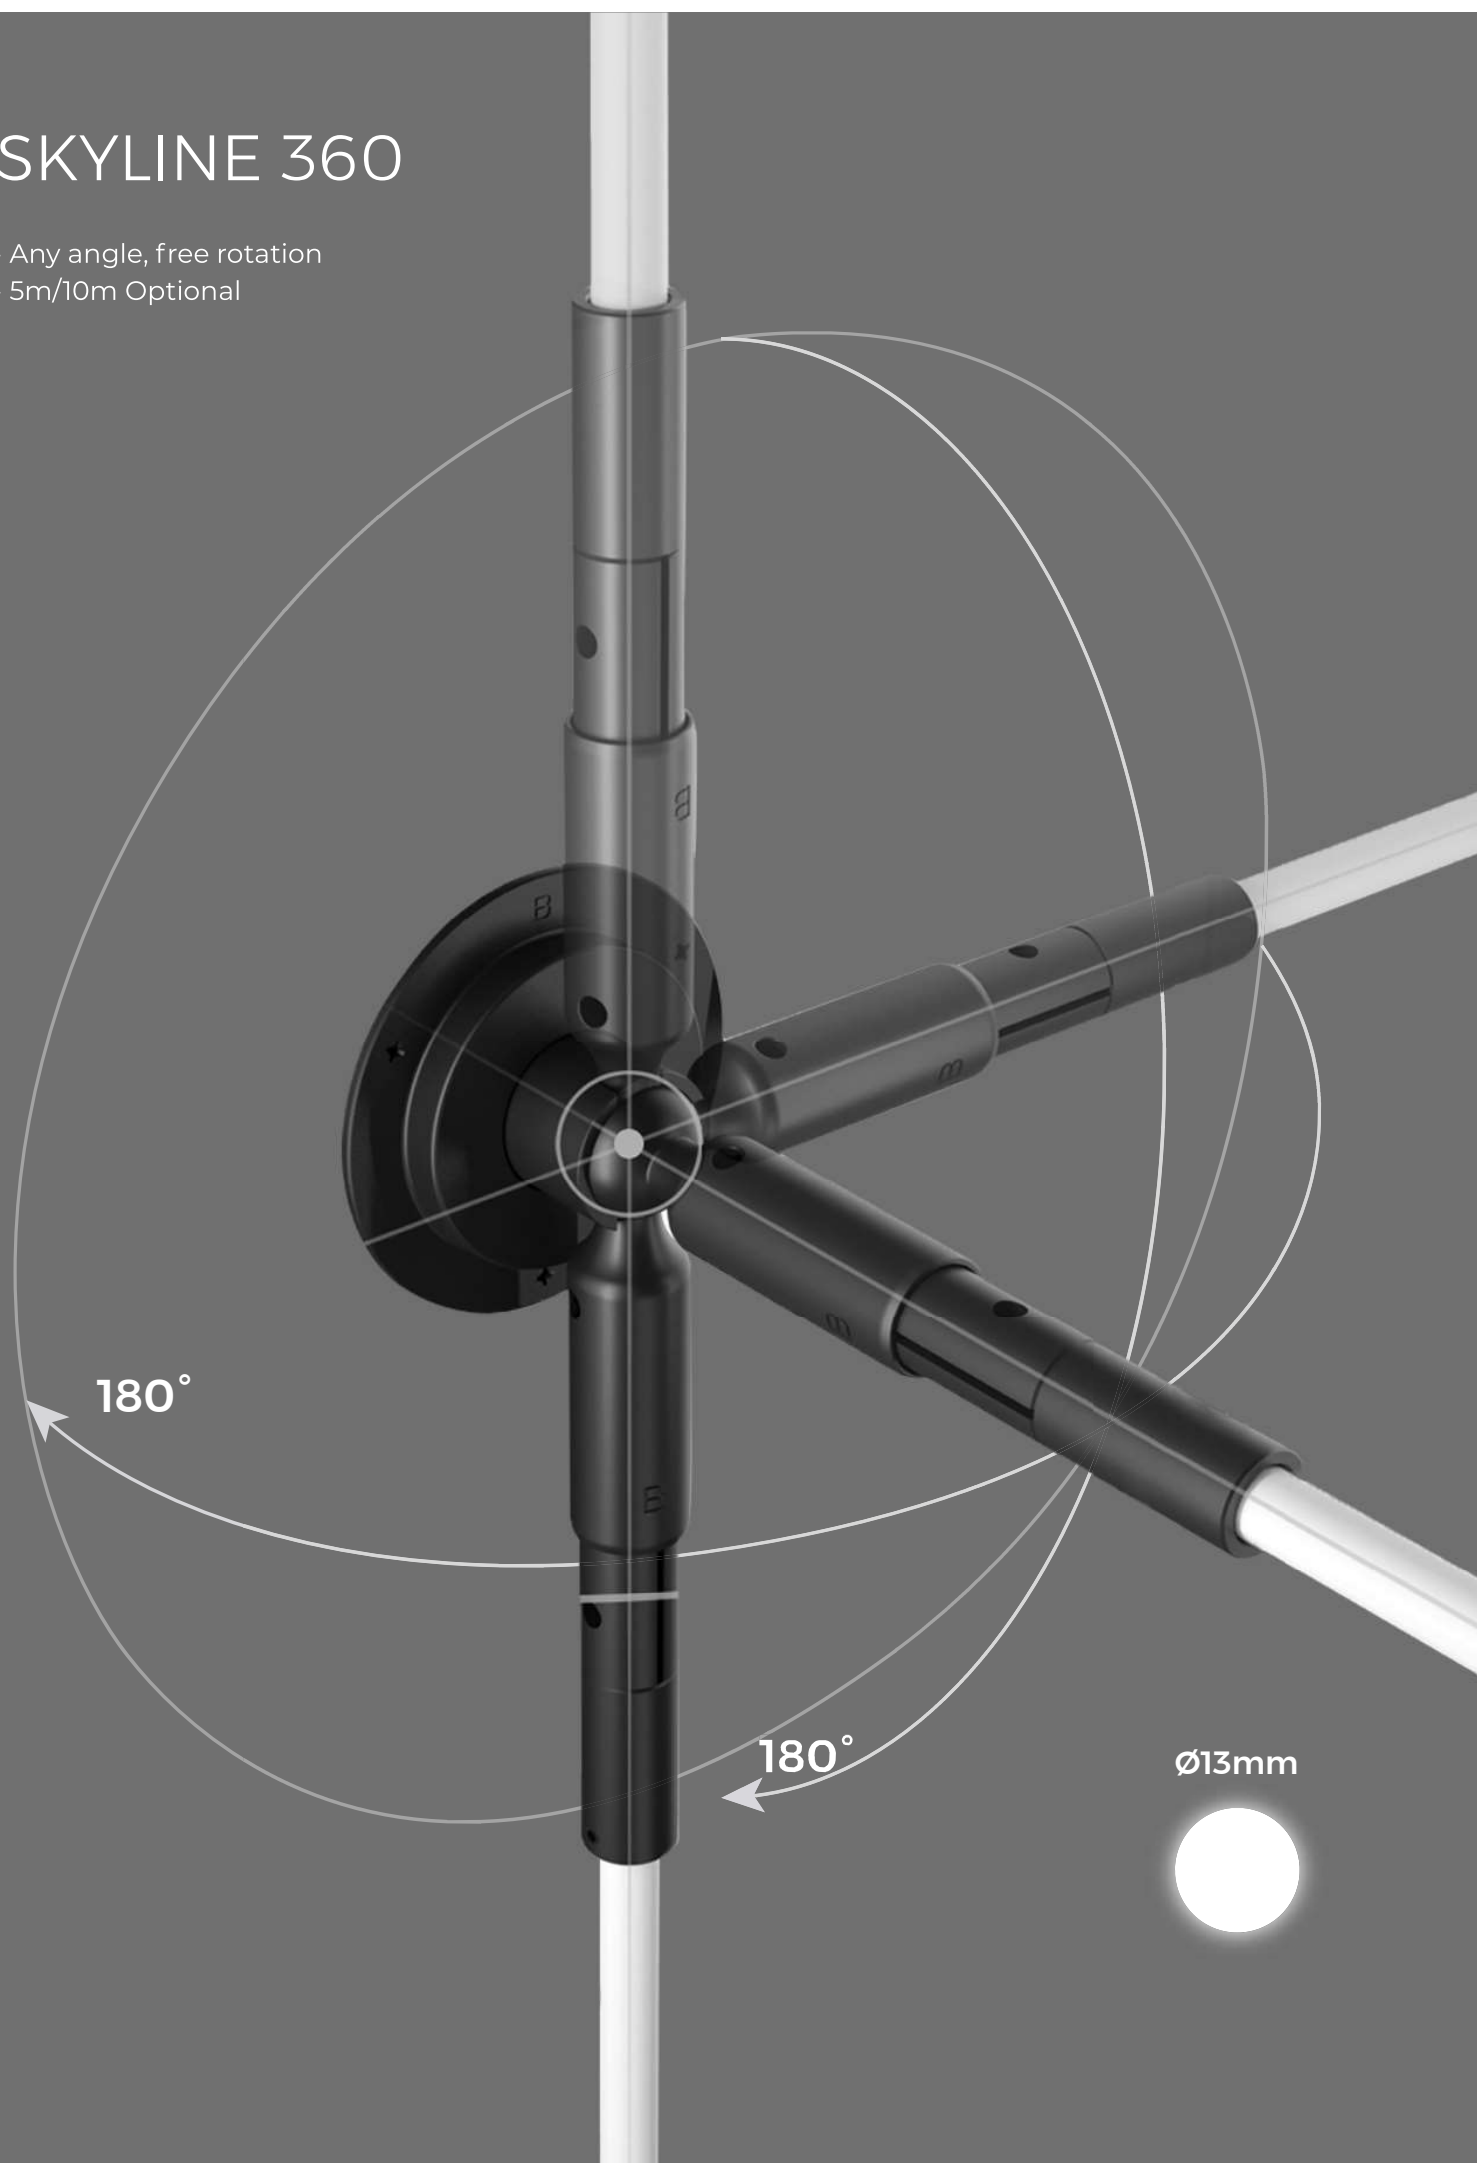

## SKYLINE 360

- Ø13mm, 360° starin-less neon
- Long stretching, Large spanning, Long-lasting styling

# SKYLINE 360

- Any angle, free rotation
- 5m/10m Optional

## skyline 360

- 13mm diameter, 360° uniform light
- Anti-gravity design, with steel wire inside, can be straight in the air
- Silicone co-extrusion, baby-skin feel in touch
- IP65, suitable for indoor decorative or artistic lighting
- 3-year warranty, life span  $\geq 36000$ h

### Basic Parameters

Series	Cutting unit	Input voltage	Input current	Typ. power	Size
White Light	14LED/25mm	DC24V	0.54A	13W	5M
White Light	28LED/50mm	DC48V	0.27A	13W	10M
<b>Bend radius</b>	<b>&gt;60mm</b>				