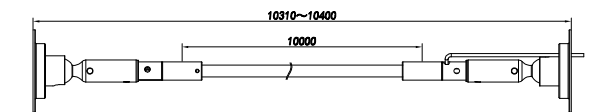

## SKYLINE 360

- Ø13mm, 360° starin-less neon
- Long stretching, Large spanning, Long-lasting styling

# SKYLINE 360

- Any angle, free rotation
- 5m/10m Optional

## skyline 360

- 13mm diameter, 360° uniform light
- Anti-gravity design, with steel wire inside, can be straight in the air
- Silicone co-extrusion, baby-skin feel in touch
- IP65, suitable for indoor decorative or artistic lighting
- 3-year warranty, life span  $\geq 36000$ h

### Basic Parameters

Series	Cutting unit	Input voltage	Input current	Typ. power	Size
White Light	14LED/25mm	DC24V	0.54A	13W	5M
White Light	28LED/50mm	DC48V	0.27A	13W	10M
<b>Bend radius</b>	<b>&gt;60mm</b>				