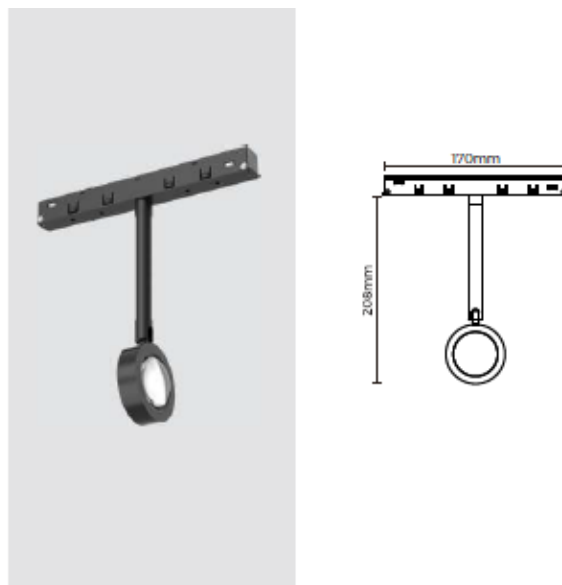

SUNSET

Power	3W
Luminous flux	170lm
Size	D 55mm H 208mm
Dimming	ON/OFF, DALI, TUYAL, CASAMBI
CCT	1500K

FINISHING

! the above parameters are based on Ra90 and 4000K light source