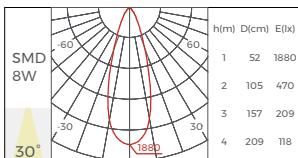

## Basic Parameters

Material	ADC12
Color	White (WT) Black (BK)
Adjustable angle	90°
Size	112x16x87mm 220x16x87mm

## Luminaire Parameters

Model	M15G(A)
Light source	SMD
Input voltage	48V
Power	8W
CRI	Ra>90
CCT	3000K/4000K
Beam angle	30°
Light efficiency*	70LM/W
Luminous flux*	560LM

\* Light efficiency & Luminous flux parameters based on 3000K Light source  
4000K Light efficiency & Luminous flux=3000K\*1.08

## Luminaire Parameters

Model	M15G(A)
Light source	SMD
Input voltage	48V
Power	16W
CRI	Ra>90
CCT	3000K/4000K
Beam angle	30°
Light efficiency*	70LM/W
Luminous flux*	1120LM

\* Light efficiency & Luminous flux parameters based on 3000K Light source  
4000K Light efficiency & Luminous flux=3000K\*1.08