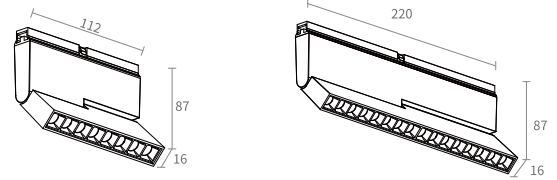

## Basic Parameters

Material	ADC12
Color	White (WT) Black (BK)
Adjustable angle	90°
Size	112x16x87mm 220x16x87mm

## Luminaire Parameters

Model	M15G(A)
Light source	SMD
Input voltage	48V
Power	8W
CRI	Ra>90
CCT	3000K/4000K
Beam angle	30°
Light efficiency*	70LM/W
Luminous flux*	560LM

\* Light efficiency & Luminous flux parameters based on 3000K Light source  
4000K Light efficiency & Luminous flux=3000K\*1.08

## Luminaire Parameters

Model	M15G(A)
Light source	SMD
Input voltage	48V
Power	16W
CRI	Ra>90
CCT	3000K/4000K
Beam angle	30°
Light efficiency*	70LM/W
Luminous flux*	1120LM

\* Light efficiency & Luminous flux parameters based on 3000K Light source  
4000K Light efficiency & Luminous flux=3000K\*1.08