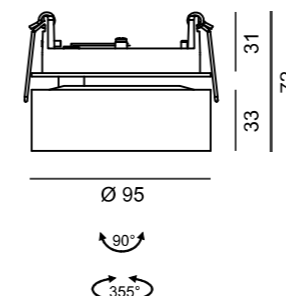

ACCESSORIES

	Replaceable ring. White color	SOL RING WHITE
	Replaceable ring. Black color	SOL RING BLACK
	Replaceable ring. Copper color	SOL RING COPPER
	Replaceable ring. Brass color	SOL RING BRASS
	Replaceable ring. Chrome color	SOL RING CHROME
	Replaceable ring. Diamond black color	SOL RING DIAMOND BLACK

NEW

[i](#) » 313

	Lens 12°	06.A09LS12