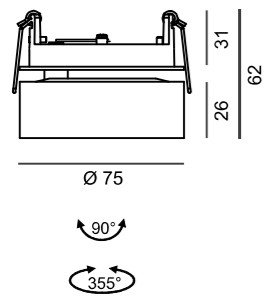

ACCESSORIES

	Replaceable ring. White color	SOL M RING WHITE
	Replaceable ring. Black color	SOL M RING BLACK
	Replaceable ring. Copper color	SOL M RING COPPER
	Replaceable ring. Brass color	SOL M RING BRASS
	Replaceable ring. Chrome color	SOL M RING CHROME
	Replaceable ring. Diamond black color	SOL M RING DIAMOND BLACK

NEW

[i](#) » 313