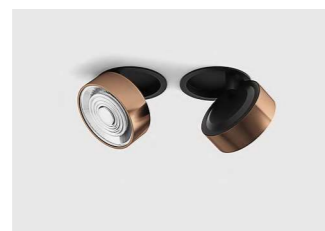

### ACCESSORIES

	Replaceable ring. White color	SOL M RING WHITE
	Replaceable ring. Black color	SOL M RING BLACK
	Replaceable ring. Copper color	SOL M RING COPPER
	Replaceable ring. Brass color	SOL M RING BRASS
	Replaceable ring. Chrome color	SOL M RING CHROME
	Replaceable ring. Diamond black color	SOL M RING DIAMOND BLACK

NEW

[i](#) » 313

01.7526.7.930.WH + SOL M RING BRASS

01.7526.7.930.WH + SOL M RING COPPER

01.7526.7.930.WH + SOL M RING CHROME

01.7526.7.930.WH + SOL M RING DIAMOND BLACK

01.7526.7.930.BK + SOL M RING BRASS

01.7526.7.930.BK + SOL M RING COPPER

01.7526.7.930.BK + SOL M RING CHROME

01.7526.7.930.BK + SOL M RING DIAMOND BLACK