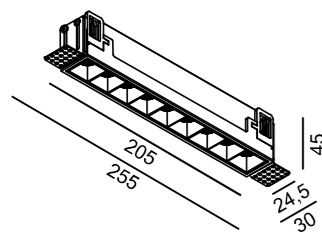

Code	Product Lumen	Power Watt	Color T (K)	CRI	mA	Color
01.2181.14.930.BK + VARIO FRAME3	1005	14	3000	>90	500	Black
01.2181.14.940.BK + VARIO FRAME3	1040	14	4000	>90	500	Black