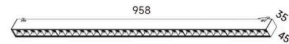

@lightoria.eu

SUPER BELT LUMINAIRES DARKLIGHT SERIES:

Color: white/black/brown
Power: 12W/ 960LM
CCT: 3000K/4000K/tunable white
CRI: >90
Beam: 12°/34°/48°
Voltage: DC24V
Dimming options: TRIAC/0-10V/DALI/TUYA

Color: white/black/brown
Power: 24W/ 1900LM
CCT: 3000K/4000K/tunable white
CRI: >90
Beam: 12°/34°/48°
Voltage: DC24V
Dimming options: TRIAC/0-10V/DALI/TUYA

Color: white/black/brown
LED: 36W/ 2800LM
CCT: 3000K/4000K/tunable white
CRI: >90
Beam: 12°/34°/48°
Voltage: DC24V
Dimming options: TRIAC/0-10V/DALI/TUYA

Color: white/black/brown
LED: 48W/ 3800LM
CCT: 3000K/4000K/tunable white
CRI: >90
Beam: 12°/34°/48°
Voltage: DC24V
Dimming options: TRIAC/0-10V/DALI/TUYA

Available in white, black and brown colours, they can be freely combined according to the décor style and personal preferences to create the ideal lighting atmosphere.