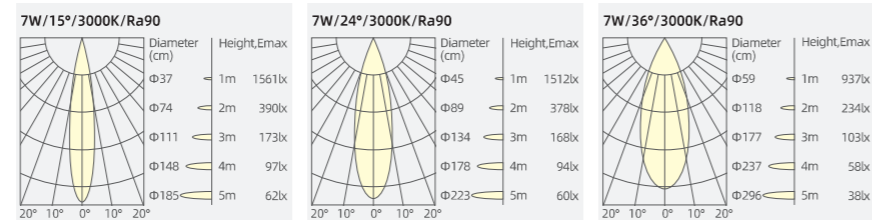

Colour(Front ring)

- Standard
- Non-standard
- WHITE
- BLACK

IP rate

- Standard
- Non-standard
- IP20
- IP54

CCT

- Standard
- Non-standard
- 2700K
- 3000K
- 3500K
- 4000K
- 5000K
- 2700-6000K
- 1800-4000K
- DTW 1800-3000K

Control

- Standard
- Non-standard
- ON/OFF
- DALI
- 0/1-10V
- TRIAC
- BLUETOOTH
- ZIGBEE
- CASAMBI

Flexilight 30 trim low

LED 5.5W/7W (CITIZEN LED)

LED Power	System Power	LED Output	System Output	Beam	CCT	CRI	Drive
5.5W	7W	604lm	304lm	15°	3000K	>90	36V 150mA
5.5W	7W	604lm	370lm	24°	3000K	>90	36V 150mA
5.5W	7W	604lm	407lm	36°	3000K	>90	36V 150mA
7W	9W	796lm	406lm	15°	3000K	>90	36V 200mA
7W	9W	796lm	494lm	24°	3000K	>90	36V 200mA
7W	9W	796lm	543lm	36°	3000K	>90	36V 200mA

Light Distribution

Optical Accessories

When E01 is selected, the protection level is IP20;
 Choosing E02, E03, or E04 can achieve IP54 protection level;
 You can choose one or both: E01+E02, E01+E03, or E01+E04.