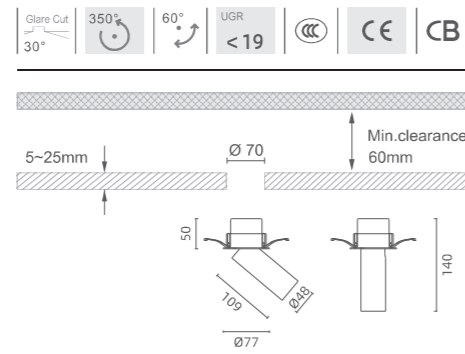

Control

- Standard
- Non-standard
- ON/OFF ●
- DALI ●
- 0/1-10V ●
- TRIAC ●
- BLUETOOTH ○
- ZIGBEE ○
- CASAMBI ○

Optical Accessories

When E01 is selected, the protection level is IP20;
Choosing E02, E03, or E04 can achieve IP54 protection level;
You can choose one or both: E01+E02, E01+E03, or E01+E04.