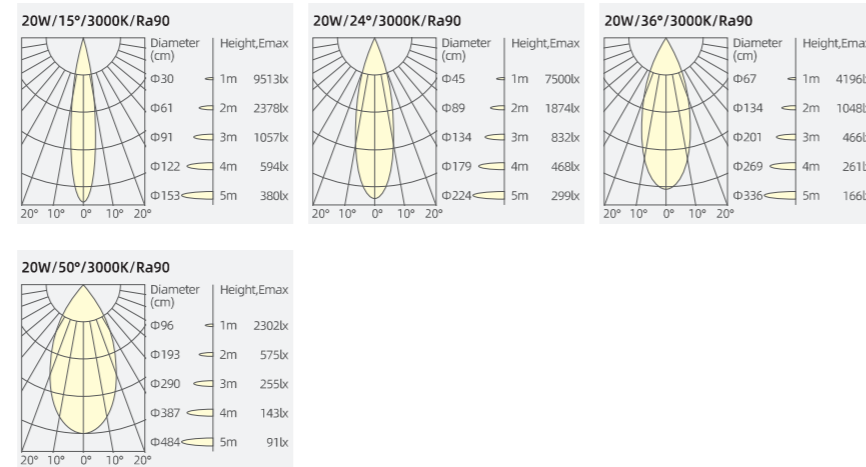

Light Distribution

Colour(Front ring)

- Standard
- Non-standard
- WHITE ●
- BLACK ●

IP rate

- Standard
- Non-standard
- IP20 ●
- IP54 ●

CCT

- Standard
- Non-standard
- 2700K ●
- 3000K ●
- 3500K ●
- 4000K ●
- 5000K ●
- 2700-6000K ●
- 1800-4000K ○
- DTW 1800-3000K ○

Control

- Standard
- Non-standard
- ON/OFF ●
- DALI ●
- 0/1-10V ●
- TRIAC ●
- BLUETOOTH ○
- ZIGBEE ○
- CASAMBI ○

Optical Accessories

When E01 is selected, the protection level is IP20;
Choosing E02, E03, or E04 can achieve IP54 protection level;
You can choose one or both: E01+E02, E01+E03, or E01+E04.