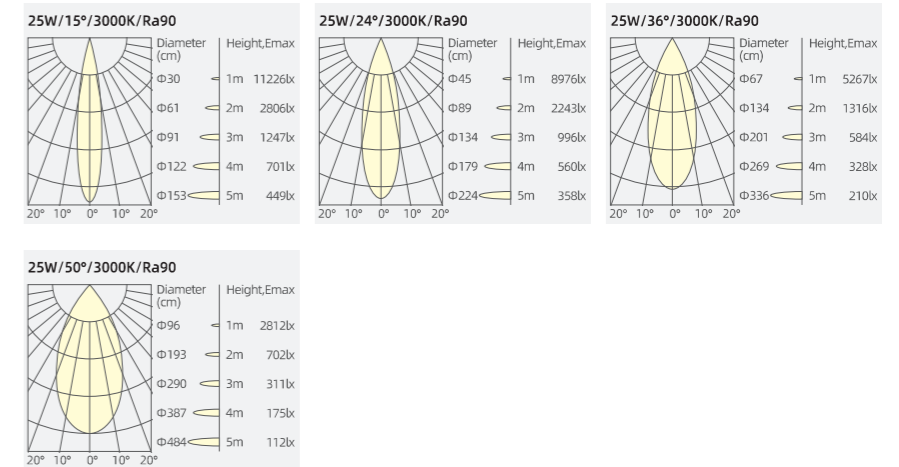

Light Distribution

Colour(Front ring)

- Standard
- Non-standard
- WHITE ●
- BLACK ●

IP rate

- Standard
- Non-standard
- IP20 ●
- IP54 ●

CCT

- Standard
- Non-standard
- 2700K ●
- 3000K ●
- 3500K ●
- 4000K ●
- 5000K ●
- 2700-6000K ●
- 1800-4000K ○
- DTW 1800-3000K ○

Control

- Standard
- Non-standard
- ON/OFF ●
- DALI ●
- 0/1-10V ●
- TRIAC ●
- BLUETOOTH ○
- ZIGBEE ○
- CASAMBI ○

Optical Accessories

When E01 is selected, the protection level is IP20;
Choosing E02, E03, or E04 can achieve IP54 protection level;
You can choose one or both: E01+E02, E01+E03, or E01+E04.