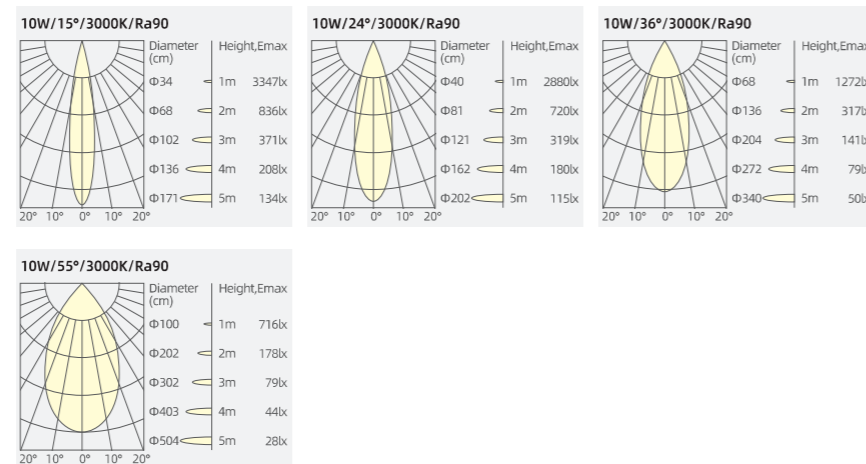

Light Distribution

Colour(Front ring)

- WHITE ☒ Standard
- BLACK ☒ Non-standard

IP rate

- IP20 ☒ Standard
- IP54 ☒ Non-standard

CCT

- 2700K ☒ Standard
- 3000K ☒ Non-standard
- 3500K ☒ Non-standard
- 4000K ☒ Non-standard
- 5000K ☒ Non-standard
- 2700-6000K ☒ Non-standard
- 1800-4000K ☐ Non-standard
- DTW 1800-3000K ☐ Non-standard

Control

- ON/OFF ☒ Standard
- DALI ☒ Non-standard
- 0/1-10V ☒ Non-standard
- TRIAC ☒ Non-standard
- BLUETOOTH ☐ Non-standard
- ZIGBEE ☐ Non-standard
- CASAMBI ☐ Non-standard

Optical Accessories

When E01 is selected, the protection level is IP20;
Choosing E02, E03, or E04 can achieve IP54 protection level;
You can choose one or both: E01+E02, E01+E03, or E01+E04.