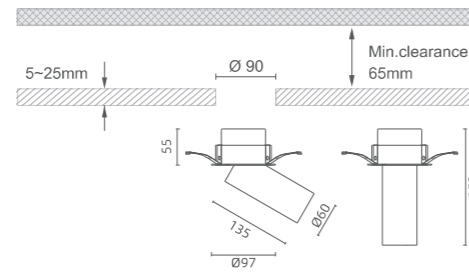

Control

- Standard
- Non-standard
- ON/OFF ●
- DALI ●
- 0/1-10V ●
- TRIAC ●
- BLUETOOTH ○
- ZIGBEE ○
- CASAMBI ○

Optical Accessories

When E01 is selected, the protection level is IP20;
Choosing E02, E03, or E04 can achieve IP54 protection level;
You can choose one or both: E01+E02, E01+E03, or E01+E04.