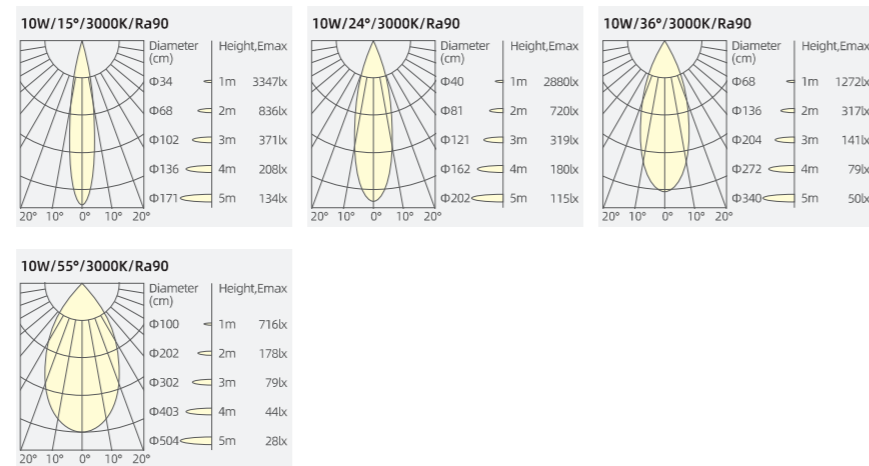

Light Distribution

Colour(Front ring)

- Standard
- Non-standard
- WHITE ●
- BLACK ●

IP rate

- Standard
- Non-standard
- IP20 ●
- IP54 ●

CCT

- Standard
- Non-standard
- 2700K ●
- 3000K ●
- 3500K ●
- 4000K ●
- 5000K ●
- 2700-6000K ●
- 1800-4000K ○
- DTW 1800-3000K ○

Control

- Standard
- Non-standard
- ON/OFF ●
- DALI ●
- 0/1-10V ●
- TRIAC ●
- BLUETOOTH ○
- ZIGBEE ○
- CASAMBI ○

Optical Accessories

When E01 is selected, the protection level is IP20;
Choosing E02, E03, or E04 can achieve IP54 protection level;
You can choose one or both: E01+E02, E01+E03, or E01+E04.