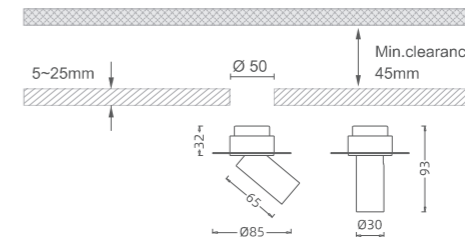

Light Distribution

Optical Accessories

When E01 is selected, the protection level is IP20;
 Choosing E02, E03, or E04 can achieve IP54 protection level;
 You can choose one or both: E01+E02, E01+E03, or E01+E04.