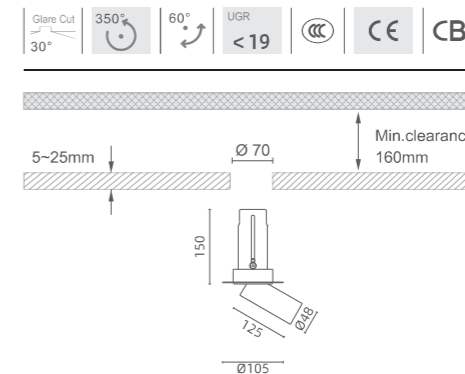

Control

- Standard
- Non-standard
- ON/OFF ●
- DALI ●
- 0/1-10V ●
- TRIAC ●
- BLUETOOTH ○
- ZIGBEE ○
- CASAMBI ○

Optical Accessories

When E01 is selected, the protection level is IP20;
Choosing E02, E03, or E04 can achieve IP54 protection level;
You can choose one or both: E01+E02, E01+E03, or E01+E04.