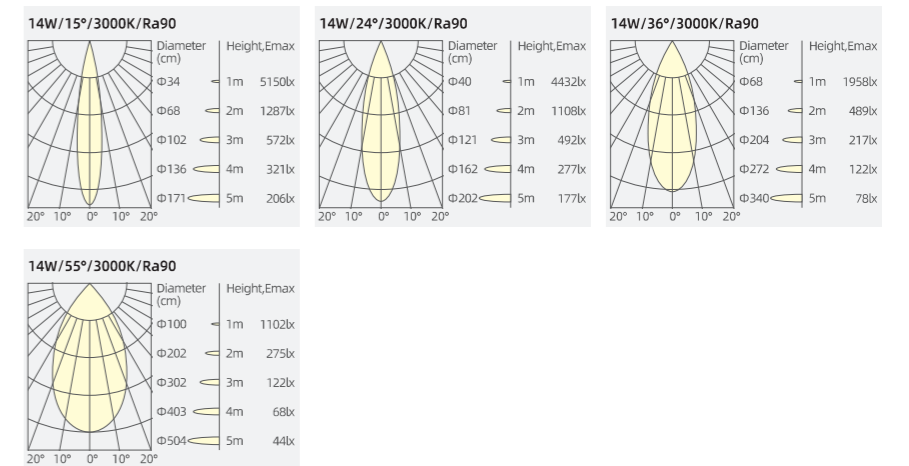

Light Distribution

Colour(Front ring)

- Standard
- Non-standard
- WHITE ●
- BLACK ●

IP rate

- Standard
- Non-standard
- IP20 ●
- IP54 ●

CCT

- Standard
- Non-standard
- 2700K ●
- 3000K ●
- 3500K ●
- 4000K ●
- 5000K ●
- 2700-6000K ●
- 1800-4000K ○
- DTW 1800-3000K ○

Control

- Standard
- Non-standard
- ON/OFF ●
- DALI ●
- 0/1-10V ●
- TRIAC ●
- BLUETOOTH ○
- ZIGBEE ○
- CASAMBI ○

Optical Accessories

When E01 is selected, the protection level is IP20;
Choosing E02, E03, or E04 can achieve IP54 protection level;
You can choose one or both: E01+E02, E01+E03, or E01+E04.