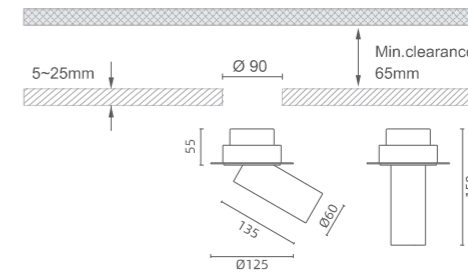

Light Distribution