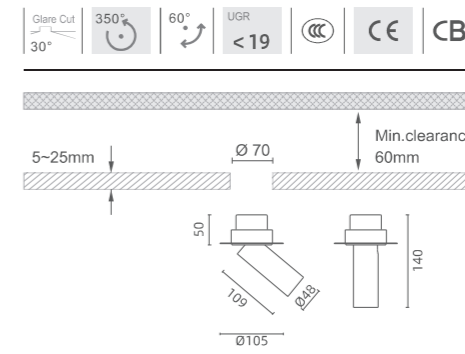

Control

- ON/OFF Standard
- DALI Non-standard
- 0/1-10V Non-standard
- TRIAC Non-standard
- BLUETOOTH Non-standard
- ZIGBEE Non-standard
- CASAMBI Non-standard

Optical Accessories

When E01 is selected, the protection level is IP20;
Choosing E02, E03, or E04 can achieve IP54 protection level;
You can choose one or both: E01+E02, E01+E03, or E01+E04.