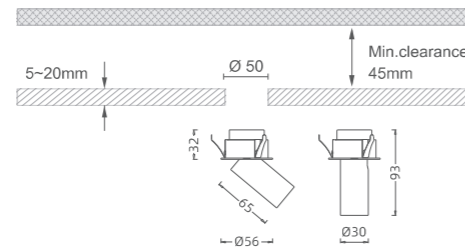

Light Distribution

Optical Accessories

When E01 is selected, the protection level is IP20;
 Choosing E02, E03, or E04 can achieve IP54 protection level;
 You can choose one or both: E01+E02, E01+E03, or E01+E04.