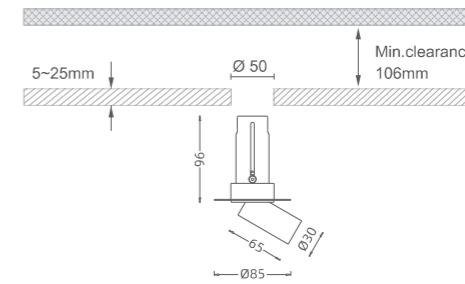

Light Distribution

Optical Accessories

When E01 is selected, the protection level is IP20;
 Choosing E02, E03, or E04 can achieve IP54 protection level;
 You can choose one or both: E01+E02, E01+E03, or E01+E04.