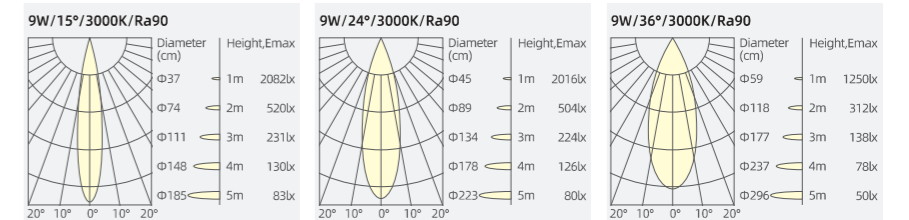

Colour(Front ring) Standard Non-standard

- WHITE
- BLACK

IP rate Standard Non-standard

- IP20
- IP54

CCT Standard Non-standard

- 2700K
- 3000K
- 3500K
- 4000K
- 5000K
- 2700-6000K
- 1800-4000K
- DTW 1800-3000K

Control Standard Non-standard

- ON/OFF
- DALI
- 0/1-10V
- TRIAC
- BLUETOOTH
- ZIGBEE
- CASAMBI

Flexilight 30 trimless

LED 5.5W/5W (CITIZEN LED)

LED Power	System Power	LED Output	System Output	Beam	CCT	CRI	Drive
5.5W	7W	604lm	304lm	15°	3000K	> 90	36V 150mA
5.5W	7W	604lm	370lm	24°	3000K	> 90	36V 150mA
5.5W	7W	604lm	407lm	36°	3000K	> 90	36V 150mA
7W	9W	796lm	406lm	15°	3000K	> 90	36V 200mA
7W	9W	796lm	494lm	24°	3000K	> 90	36V 200mA
7W	9W	796lm	543lm	36°	3000K	> 90	36V 200mA

Light Distribution

Optical Accessories

When E01 is selected, the protection level is IP20;
 Choosing E02, E03, or E04 can achieve IP54 protection level;
 You can choose one or both: E01+E02, E01+E03, or E01+E04.