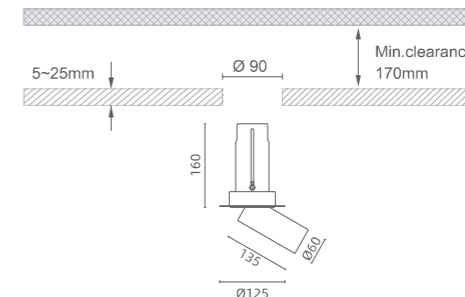

Control

- Standard
- Non-standard
- ON/OFF ●
- DALI ●
- 0/1-10V ●
- TRIAC ●
- BLUETOOTH ○
- ZIGBEE ○
- CASAMBI ○

Optical Accessories

When E01 is selected, the protection level is IP20;
Choosing E02, E03, or E04 can achieve IP54 protection level;
You can choose one or both: E01+E02, E01+E03, or E01+E04.