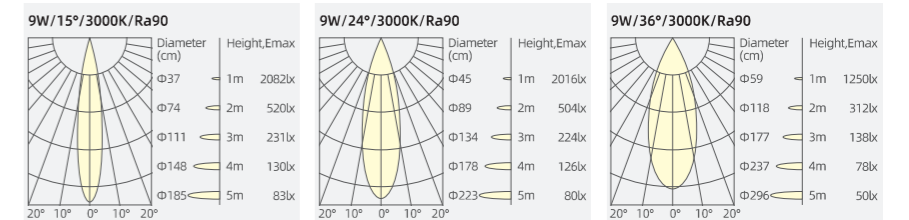

Colour(Front ring)

- Standard
- Non-standard
- WHITE
- BLACK

IP rate

- Standard
- Non-standard
- IP20
- IP54

CCT

- Standard
- Non-standard
- 2700K
- 3000K
- 3500K
- 4000K
- 5000K
- 2700-6000K
- 1800-4000K
- DTW 1800-3000K

Light Distribution

Optical Accessories

When E01 is selected, the protection level is IP20;
 Choosing E02, E03, or E04 can achieve IP54 protection level;
 You can choose one or both: E01+E02, E01+E03, or E01+E04.