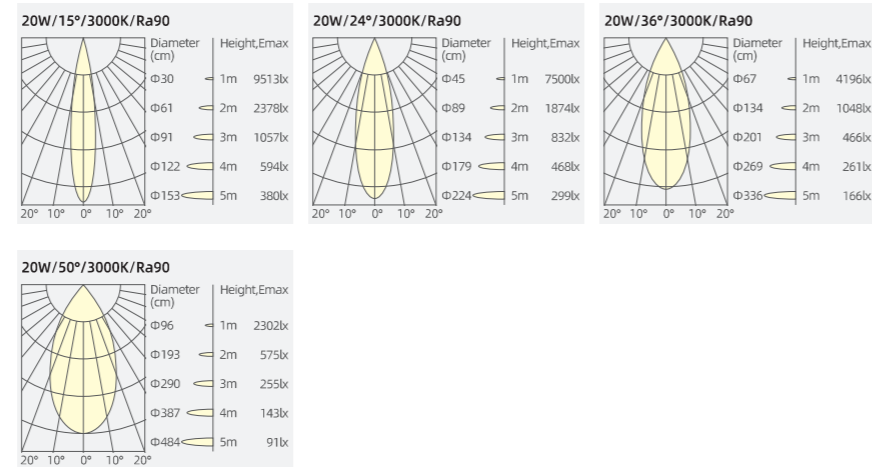

Light Distribution