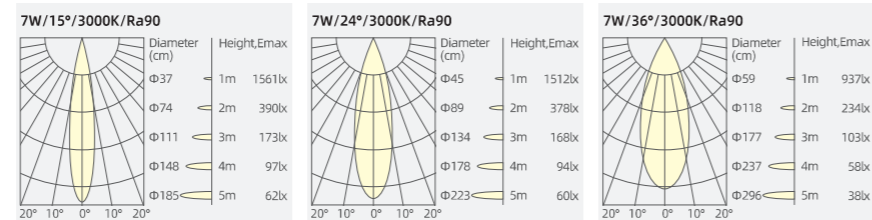

Colour(Front ring) Standard Non-standard

- WHITE
- BLACK

IP rate Standard Non-standard

- IP20
- IP54

CCT Standard Non-standard

- 2700K
- 3000K
- 3500K
- 4000K
- 5000K
- 2700-6000K
- 1800-4000K
- DTW 1800-3000K

Control Standard Non-standard

- ON/OFF
- DALI
- 0/1-10V
- TRIAC
- BLUETOOTH
- ZIGBEE
- CASAMBI

Flexilight 30 trim

LED 5.5W/7W (CITIZEN LED)

LED Power	System Power	LED Output	System Output	Beam	CCT	CRI	Drive
5.5W	7W	604lm	304lm	15°	3000K	> 90	36V 150mA
5.5W	7W	604lm	370lm	24°	3000K	> 90	36V 150mA
5.5W	7W	604lm	407lm	36°	3000K	> 90	36V 150mA
7W	9W	796lm	406lm	15°	3000K	> 90	36V 200mA
7W	9W	796lm	494lm	24°	3000K	> 90	36V 200mA
7W	9W	796lm	543lm	36°	3000K	> 90	36V 200mA

Light Distribution

Optical Accessories

When E01 is selected, the protection level is IP20;
 Choosing E02, E03, or E04 can achieve IP54 protection level;
 You can choose one or both: E01+E02, E01+E03, or E01+E04.