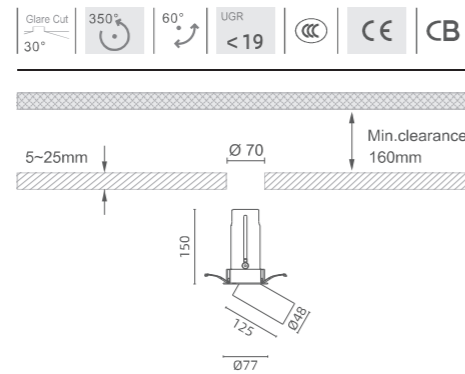

Light Distribution

Optical Accessories

When E01 is selected, the protection level is IP20;
 Choosing E02, E03, or E04 can achieve IP54 protection level;
 You can choose one or both: E01+E02, E01+E03, or E01+E04.