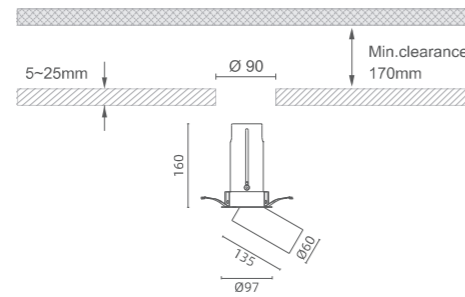

Control

- ON/OFF Standard
- DALI Non-standard
- 0/1-10V Non-standard
- TRIAC Non-standard
- BLUETOOTH Non-standard
- ZIGBEE Non-standard
- CASAMBI Non-standard

Optical Accessories

When E01 is selected, the protection level is IP20;
Choosing E02, E03, or E04 can achieve IP54 protection level;
You can choose one or both: E01+E02, E01+E03, or E01+E04.