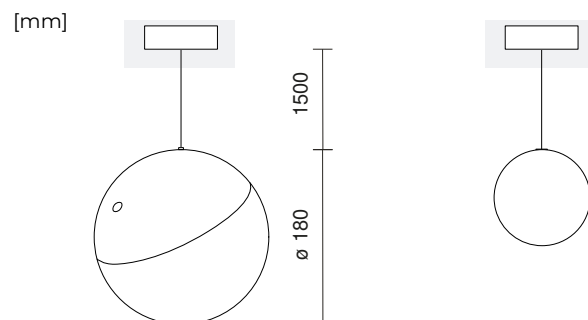

# INSIGHT BALL

SYSTEM INSIGHT

**Application:** offices, shops, entrance lobbies, apartments

**Housing:** cast aluminum

**Power** electronic, 48V, to be ordered

**Supply:** separately

**Other:** input voltage - 48V DC, DIM version with built-in dimmer in the power cable

## TECHNICAL DATA

Luminaire power	7 - 31 [W]
Luminaire luminous flux	350 - 2400 [lm]
Type of diffuser/plate	PLX
Distribution angle	120°, 284°
Color temperature	3000 K, 4000 K
Color rendering index	80
Lifetime Lxx Bxx	L70B50@60.000h
Diameter D	100, 180 mm
The color of the housing	White RAL9016, Black RAL9005
IP	IP20
Type of control	ON/OFF, DALI, Casambi, PHASE CUT / TRIAC
Supply voltage	48V DC

The dimensions and technical information provided are for reference only. Actual data may slightly differ due to the manufacturing process. Spectra Lighting reserves the right to change the presented materials and technical parameters of products without prior notice. The photos show an illustrative representation of products and colors. The finish, color and appearance of the optics depend on the choice of the luminaire and may be different than shown in the photo.