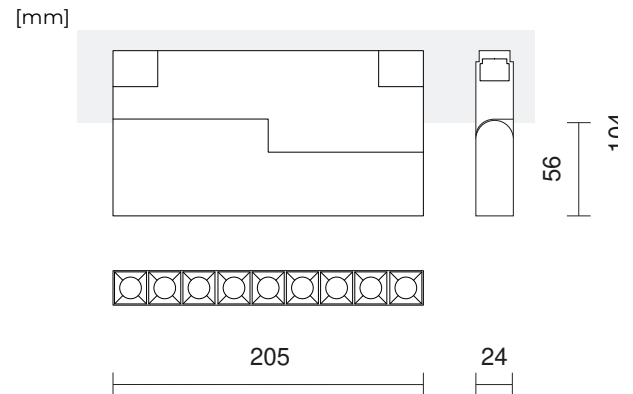

INSIGHT DARK LIGHT FLEXX

SYSTEM INSIGHT

Application: offices, shops, entrance lobbies, apartments

Housing: cast aluminum

Power: electronic, 48V, to be ordered

Supply: separately

Other: input voltage - 48V DC

TECHNICAL DATA

Luminaire power	12 [W]
Luminaire luminous flux	870 - 940 [lm]
Type of diffuser/plate	Darklight
Distribution angle	35°
Color temperature	3000 K, 4000 K
Color rendering index	80
Lifetime Lxx Bxx	L70B50@60.000h
Length L	205 mm
The color of the housing	White RAL9016, Black RAL9005
IP	IP20
Type of control	ON/OFF, DALI, Casambi
Supply voltage	48V DC