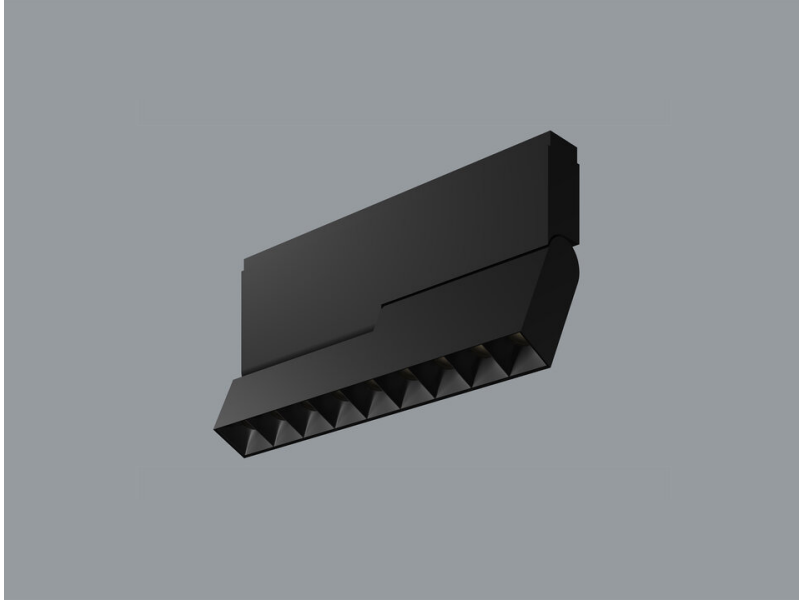

INSIGHT DARK LIGHT FLEXX

SYSTEM INSIGHT

Application: offices, shops, entrance lobbies, apartments

Housing: cast aluminum

Power: electronic, 48V, to be ordered

Supply: separately

Other: input voltage - 48V DC

TECHNICAL DATA

Luminaire power	12 [W]
Luminaire luminous flux	870 - 940 [lm]
Type of diffuser/plate	Darklight
Distribution angle	35°
Color temperature	3000 K, 4000 K
Color rendering index	80
Lifetime Lxx Bxx	L70B50@60.000h
Length L	205 mm
The color of the housing	White RAL9016, Black RAL9005
IP	IP20
Type of control	ON/OFF, DALI, Casambi
Supply voltage	48V DC