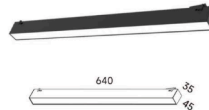

@lightoria.eu

SUPER BELT LUMINAIRES PLX SERIES:

Color: white/black/brown
LED: 10W/ 800LM
CCT: 3000K/4000K/tunable white
CRI: >90
Beam: 110°
Voltage: DC24V
Dimming options: TRIAC/0-10V/DALI/TUYA

Color: white/black/brown
LED: 20W/ 1600LM
CCT: 3000K/4000K/tunable white
CRI: >90
Beam: 110°
Voltage: DC24V
Dimming options: TRIAC/0-10V/DALI/TUYA