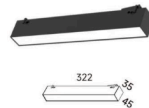

@lightoria.eu

SUPER BELT LUMINAIRES PLX SERIES:

Color: white/black/brown
LED: 10W/ 800LM
CCT: 3000K/4000K/tunable white
CRI: >90
Beam: 110°
Voltage: DC24V
Dimming options: TRIAC/0-10V/DALI/TUYA

Color: white/black/brown
LED: 20W/ 1600LM
CCT: 3000K/4000K/tunable white
CRI: >90
Beam: 110°
Voltage: DC24V
Dimming options: TRIAC/0-10V/DALI/TUYA