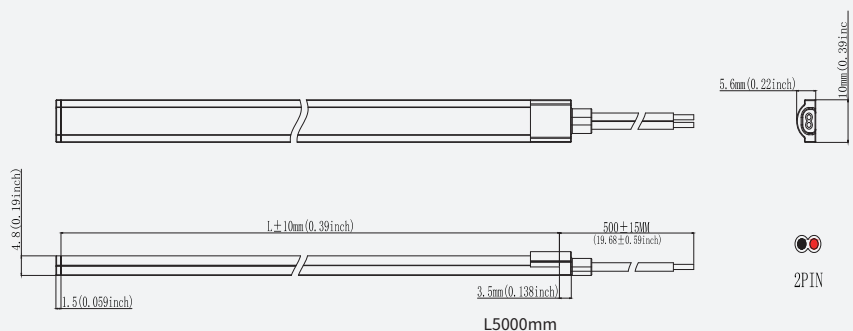

Note:

1. The above data is the testing result of 1M standard product;
2. The lumens of output data can be vary up to $\pm 15\%$;
3. The above parameters are all typical values.

【Light Distribution】

AVERAGE BEAM ANGLE(50%):131.7°

Height	Eavg, Emax	Angle:131.70	Diameter
1m	22.80,134.81x		446.06cm
2m	5.700,33.691x		892.12cm
3m	2.533,14.971x		1338.18cm
4m	1.425,8.4231x		1784.24cm
5m	0.9120,5.3911x		2230.30cm
6m	0.6334,3.7441x		2676.36cm
7m	0.4653,2.7501x		3122.43cm
8m	0.3563,2.1061x		3568.49cm
9m	0.2815,1.6641x		4014.55cm
10m	0.2280,1.3481x		4460.61cm

Note:The Curves indicate the illuminated area and the average illumination when the luminaire is at different distance.

Effective average illuminance

【Product Mechanical Parameters】

• IP65 Glued cap-top outlet

• IP65 mould pressing cap-top

[Accessory Information]

Name	Description	Image	Sectional size	Ordering code	Quantity case (PCS)	Net weight (kg)	Per box net weight (kg)	Gross weight (kg)	Packing (mm)	Remark
Plastic carrier	Flat mounting slot			AS-NNTI005P-1000	150	0.0328	4.92	6.08	1180*125*115	Size: L1000*W121*H57mm
Plastic clip	Flat mounting clip			AS-NNTI005P-25	800	0.00075	0.6	0.9	250*250*150	Size: L25*W121*H57mm with screws
End cap set	End cap set, including end cap and plug (outlet from the bottom direction)			AS-NNTI005GHO-EC	600	0.00079	0.474	0.684	250*250*150	/
Glue	588G acidic glue		/	AS-PG-0002	150	0.014	2.1	2.4	250*250*150	10ml/pcs
Wire	2P hoary Wire(0.5m)		/	AS-WS-0009	200	0.0077	1.54	1.84	250*250*150	Suitable for white light strip
Wire	2P hoary Wire(2m)			AS-WS-0010	100	0.031	3.1	3.4		