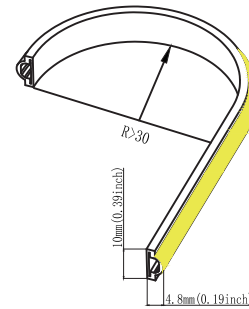

【Basic Parameters】

Model	CCT/colors	CRI	Input voltage (V)	Rated current (A/m)	Rated power (W/m)	MAX power (W/m)	Lumens (LM/m)	Length	Remark
TI005-9XW24CSN050CC0500(LP)	2200K	>90	24	0.3 (0.09A/ft)	10 (3.05W/ft)	11.2 (3.41W/ft)	460 (140.24LM/ft)	5000mm (16.4ft)	16LED/29.41mm
	2700K						520 (158.54LM/ft)		
	3000K						550 (167.68LM/ft)		
	4300K						570 (173.78LM/ft)		
TI005-9XW24CSN050CC0500	2200K	>90	24	0.3 (0.09A/ft)	15 (4.57W/ft)	16.5 (5.03W/ft)	865 (263.72LM/ft)	5000mm (16.4ft)	7LED/25mm
	2700K						995 (303.35LM/ft)		
	3000K						1075 (327.74LM/ft)		
	4200K						1075 (327.74LM/ft)		

Note:

1. The above data is the testing result of 1M standard product;
2. The lumens of output data can be vary up to $\pm 15\%$;
3. The above parameters are all typical values.

【Light Distribution】

AVERAGE BEAM ANGLE(50%):131.7°

Height	Eavg, Emax	Angle:131.70	Diameter
1m	22.80,134.81x		446.06cm
2m	5.700,33.691x		892.12cm
3m	2.533,14.971x		1338.18cm
4m	1.425,8.4231x		1784.24cm
5m	0.9120,5.3911x		2230.30cm
6m	0.6334,3.7441x		2676.36cm
7m	0.4653,2.7501x		3122.43cm
8m	0.3563,2.1061x		3568.49cm
9m	0.2815,1.6641x		4014.55cm
10m	0.2280,1.3481x		4460.61cm

• IP65 mould pressing cap-top

[Accessory Information]

Name	Description	Image	Sectional size	Ordering code	Quantity case (PCS)	Net weight (kg)	Per box net weight (kg)	Gross weight (kg)	Packing (mm)	Remark
Plastic carrier	Flat mounting slot			AS-NNTI005P-1000	150	0.0328	4.92	6.08	1180*125*115	Size: L1000*W121*H57mm
Plastic clip	Flat mounting clip			AS-NNTI005P-25	800	0.00075	0.6	0.9	250*250*150	Size: L25*W121*H57mm with screws
End cap set	End cap set, including end cap and plug (outlet from the bottom direction)			AS-NNTI005GHO-EC	600	0.00079	0.474	0.684	250*250*150	/
Glue	588G acidic glue		/	AS-PG-0002	150	0.014	2.1	2.4	250*250*150	10ml/pcs
Wire	2P hoary Wire(0.5m)		/	AS-WS-0009	200	0.0077	1.54	1.84	250*250*150	Suitable for white light strip
Wire	2P hoary Wire(2m)			AS-WS-0010	100	0.031	3.1	3.4		