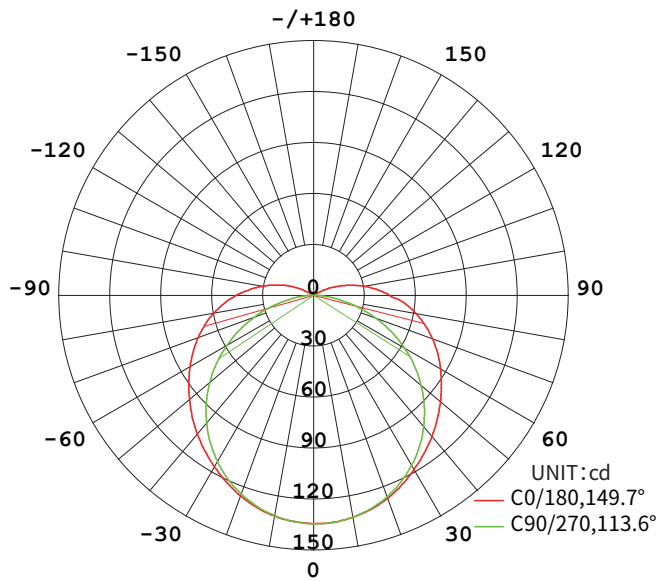

Neon Specification

T1005

【Features】

- Light source: High luminous efficiency, LM80 proved.
- Process & Material: High light transmittance, environmental silicone material, IP65.
- Optical Design: Unique optical light distribution structure design, tricolor extrusion process, uniform lighting surface and no shadow, clear clipping line.
- Appearance Design: Compared with the traditional neon tube, the silicone material has good flexibility and high degree of freedom, the simple and stylish appearance, which is exquisite and unique.
- Product Certification: CE, ROHS, UKCA;
- Environmental Features: Resistance to saline solutions, acids & alkali, corrosive gases and UV.
- Application: Furniture supporting lighting, indoor outline lighting, indoor furniture lighting.
- White with 3 years warranty or working life = 36000H, whichever comes first.

【Basic Parameters】

Model	CCT/colors	CRI	Input voltage (V)	Rated current (A/m)	Rated power (W/m)	MAX power (W/m)	Lumens (LM/m)	Length	Remark
TI005-9XW24CSN050CC0500(LP)	2200K	>90	24	0.3 (0.09A/ft)	10 (3.05W/ft)	11.2 (3.41W/ft)	460 (140.24LM/ft)	5000mm (16.4ft)	16LED/29.41mm
	2700K						520 (158.54LM/ft)		
	3000K						550 (167.68LM/ft)		
	4300K						570 (173.78LM/ft)		
TI005-9XW24CSN050CC0500	2200K	>90	24	0.3 (0.09A/ft)	15 (4.57W/ft)	16.5 (5.03W/ft)	865 (263.72LM/ft)	5000mm (16.4ft)	7LED/25mm
	2700K						995 (303.35LM/ft)		
	3000K						1075 (327.74LM/ft)		
	4200K						1075 (327.74LM/ft)		

Note:

1. The above data is the testing result of 1M standard product;
2. The lumens of output data can be vary up to $\pm 15\%$;
3. The above parameters are all typical values.

【Light Distribution】

AVERAGE BEAM ANGLE(50%):131.7°