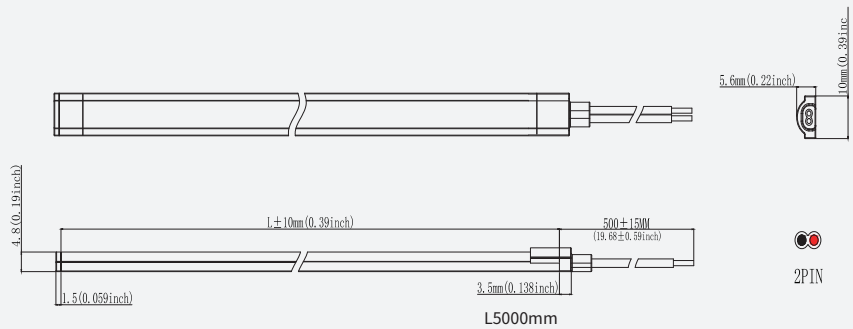

【Basic Parameters】

Model	CCT/colors	CRI	Input voltage (V)	Rated current (A/m)	Rated power (W/m)	MAX power (W/m)	Lumens (LM/m)	Length	Remark
TI005-9XW24CSN050CC0500(LP)	2200K	>90	24	0.3 (0.09A/ft)	10 (3.05W/ft)	11.2 (3.41W/ft)	460 (140.24LM/ft)	5000mm (16.4ft)	16LED/29.41mm
	2700K						520 (158.54LM/ft)		
	3000K						550 (167.68LM/ft)		
	4300K						570 (173.78LM/ft)		
TI005-9XW24CSN050CC0500	2200K	>90	24	0.3 (0.09A/ft)	15 (4.57W/ft)	16.5 (5.03W/ft)	865 (263.72LM/ft)	5000mm (16.4ft)	7LED/25mm
	2700K						995 (303.35LM/ft)		
	3000K						1075 (327.74LM/ft)		
	4200K						1075 (327.74LM/ft)		

Note:

1. The above data is the testing result of 1M standard product;
2. The lumens of output data can be vary up to $\pm 15\%$;
3. The above parameters are all typical values.

【Light Distribution】

AVERAGE BEAM ANGLE(50%):131.7°

Height	Eavg, Emax	Angle:131.70	Diameter
1m	22.80,134.81x		446.06cm
2m	5.700,33.691x		892.12cm
3m	2.533,14.971x		1338.18cm
4m	1.425,8.4231x		1784.24cm
5m	0.9120,5.3911x		2230.30cm
6m	0.6334,3.7441x		2676.36cm
7m	0.4653,2.7501x		3122.43cm
8m	0.3563,2.1061x		3568.49cm
9m	0.2815,1.6641x		4014.55cm
10m	0.2280,1.3481x		4460.61cm

Note:The Curves indicate the illuminated area and the average illumination when the luminaire is at different distance.

Effective average illuminance

【Product Mechanical Parameters】

• IP65 Glued cap-top outlet