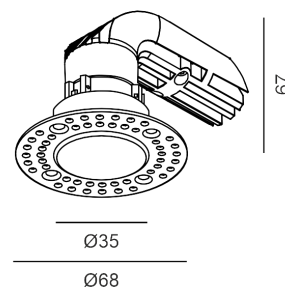

NANO R TRIMLESS

Code	01.3900.8.930.BK
Color	Black
Input Wattage	8W
Luminous flux	640Lm
Luminaire efficacy	80Lm/W
CCT	3000K
CRI	CRI>90
Voltage (V)	220-240V, 50/60Hz
Warranty	5 Years
IP Grade	IP44

OPTICAL

Type	CREE LED
Beam angle	50°
Light distribution	Symmetric

ELECTRICAL

Driver	Included
Output Current	700mA
Dimming	ON/OFF
Input Voltage	220-240V
Input Frequency	50-60Hz
Dimension LxWxH(mm)	50x25x30

OTHER DATA

Cutout dimension (mm)	Ø42mm
Recommended height (mm)	75mm
Fixings Hardware	Plastic clip
Mounting	Ceiling recessed trim
Construction material	Aluminium / Polycarbonate
Operating Ambient Temp	-20 to 40 °C
Weight	0.13 kg
Gross weight	0.18 kg