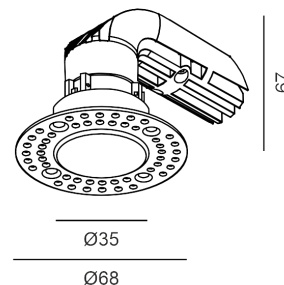

NANO R TRIMLESS

Code	01.3900.8.930.BR
Color	Brass
Input Wattage	8W
Luminous flux	640Lm
Luminaire efficacy	80Lm/W
CCT	3000K
CRI	CRI>90
Voltage (V)	220-240V, 50/60Hz
Warranty	5 Years
IP Grade	IP44

OPTICAL

Type	CREE LED
Beam angle	50°
Light distribution	Symmetric

ELECTRICAL

Driver	Included
Output Current	700mA
Dimming	ON/OFF
Input Voltage	220-240V
Input Frequency	50-60Hz
Dimension LxWxH(mm)	50x25x30

OTHER DATA

Cutout dimension (mm)	Ø42mm
Recommended height (mm)	75mm
Fixings Hardware	Plastic clip
Mounting	Ceiling recessed trim
Construction material	Aluminium / Polycarbonate
Operating Ambient Temp	-20 to 40 °C
Weight	0.13 kg
Gross weight	0.18 kg