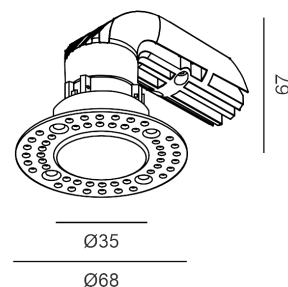

NANO R TRIMLESS

Code	01.3900.8.930.MN
Color	Midnight
Input Wattage	8W
Luminous flux	640Lm
Luminaire efficacy	80Lm/W
CCT	3000K
CRI	CRI>90
Voltage (V)	220-240V, 50/60Hz
Warranty	5 Years
IP Grade	IP44

OPTICAL

Type	CREE LED
Beam angle	50°
Light distribution	Symmetric

ELECTRICAL

Driver	Included
Output Current	700mA
Dimming	ON/OFF
Input Voltage	220-240V
Input Frequency	50-60Hz
Dimension LxWxH(mm)	50x25x30

OTHER DATA

Cutout dimension (mm)	Ø42mm
Recommended height (mm)	75mm
Fixings Hardware	Plastic clip
Mounting	Ceiling recessed trim
Construction material	Aluminium / Polycarbonate
Operating Ambient Temp	-20 to 40 °C
Weight	0.13 kg
Gross weight	0.18 kg