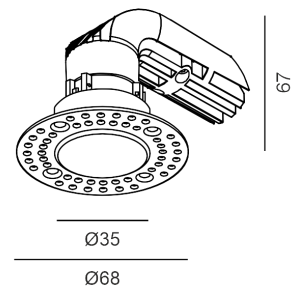

# NANO R TRIMLESS

Code	01.3900.8.930.WH
Color	White
Input Wattage	8W
Luminous flux	640Lm
Luminaire efficacy	80Lm/W
CCT	3000K
CRI	CRI>90
Voltage (V)	220-240V, 50/60Hz
Warranty	5 Years
IP Grade	IP44

## OPTICAL

Type	CREE LED
Beam angle	50°
Light distribution	Symmetric

## OTHER DATA

Cutout dimension (mm)	Ø42mm
Recommended height (mm)	75mm
Fixings Hardware	Plastic clip
Mounting	Ceiling recessed trim
Construction material	Aluminium / Polycarbonate
Operating Ambient Temp	-20 to 40 °C
Weight	0.13 kg
Gross weight	0.18 kg