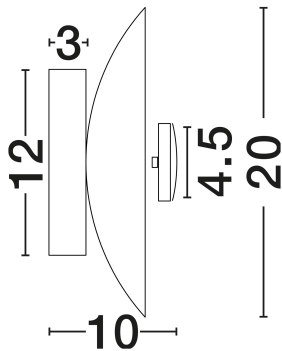

TECHNICAL DRAWING

APPLICATION & MOUNTING

Ambient Working Temp.	Max 45°C
Type of Protection	IP20
Dimmable	No
Type of Dimming	N/A
Mounting type	Surface
Mounting Depth (cm)	N/A
Led Module Replaceable	No
Light Source	LED

NOVA LUCE S.A

Schimatari Viotias
32009, Greece

+30 22620 58 121
+30 22620 56 743

info@novaluce.com
www.novaluce.com