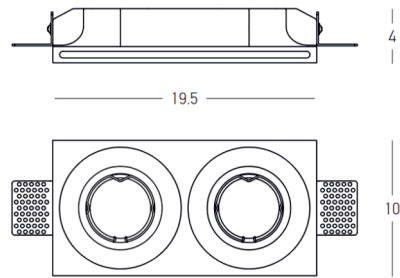

## Physical Specifications

Luminaire Type	Downlight GU10 Spots
Special Feature	Installation Flanges Built-in GU10 Lampholder Included
Color	Pure White
Material	Gypsum
IP	20
Installation	Trimless
Warranty	3 Years

## Packing Info

Package Size	L: 27cm W: 13.5cm H: 8cm
Gross Weight	0.8kg

## Dimensions Reference

Overall Dimensions	L: 19.5cm W: 10cm H: 4cm
Cables & Wires	None
Cutting Hole	19.7cm x 10.2cm
Depth Required	10.5cm