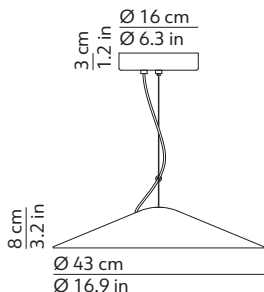

### TECHNICAL DRAWINGS

**PRODUCT INFORMATION**

---

**Cable**

Length 450 cm / 177.2 in  
Colour Black  
Material Pvc

Type 1 x steel wire  
Length 600 cm / 236.2 in  
Colour Black  
Material Steel

**PACKAGING**

---

**Box 1**

Dimensions L x W x H 51 x 51 x 15 cm / 20.1 x 20.1 x 5.9 in  
Volume 0.039 m<sup>3</sup> / 1.378 ft<sup>3</sup>  
Gross weight 2.60 kg / 5.72 lbs