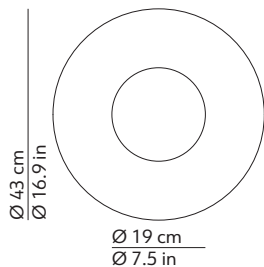

### TECHNICAL DRAWINGS

**PRODUCT INFORMATION**

---

**Cable**

Length 450 cm / 177.2 in  
Colour Black  
Material Pvc

Type 1 x steel wire  
Length 600 cm / 236.2 in  
Colour Black  
Material Steel

**PACKAGING**

---

**Box 1**

Dimensions L x W x H 51 x 51 x 15 cm / 20.1 x 20.1 x 5.9 in  
Volume 0.039 m<sup>3</sup> / 1.378 ft<sup>3</sup>  
Gross weight 2.60 kg / 5.72 lbs