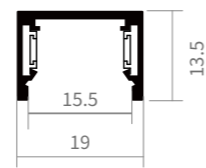

Surface Mount

Recessed Mount