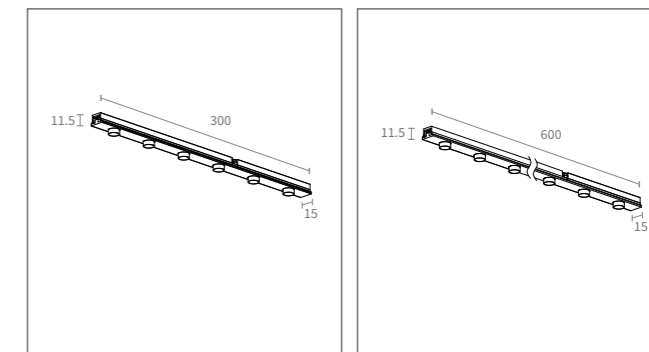

Technical drawing