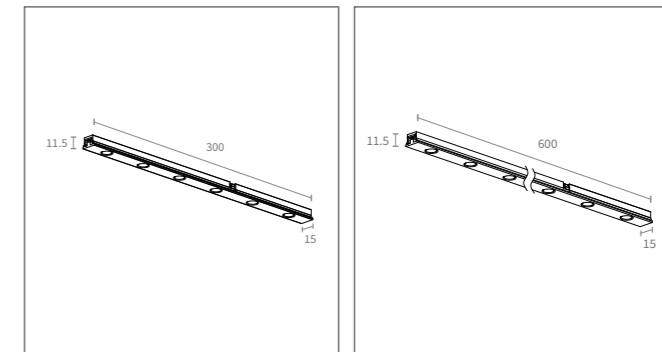

Technical drawing