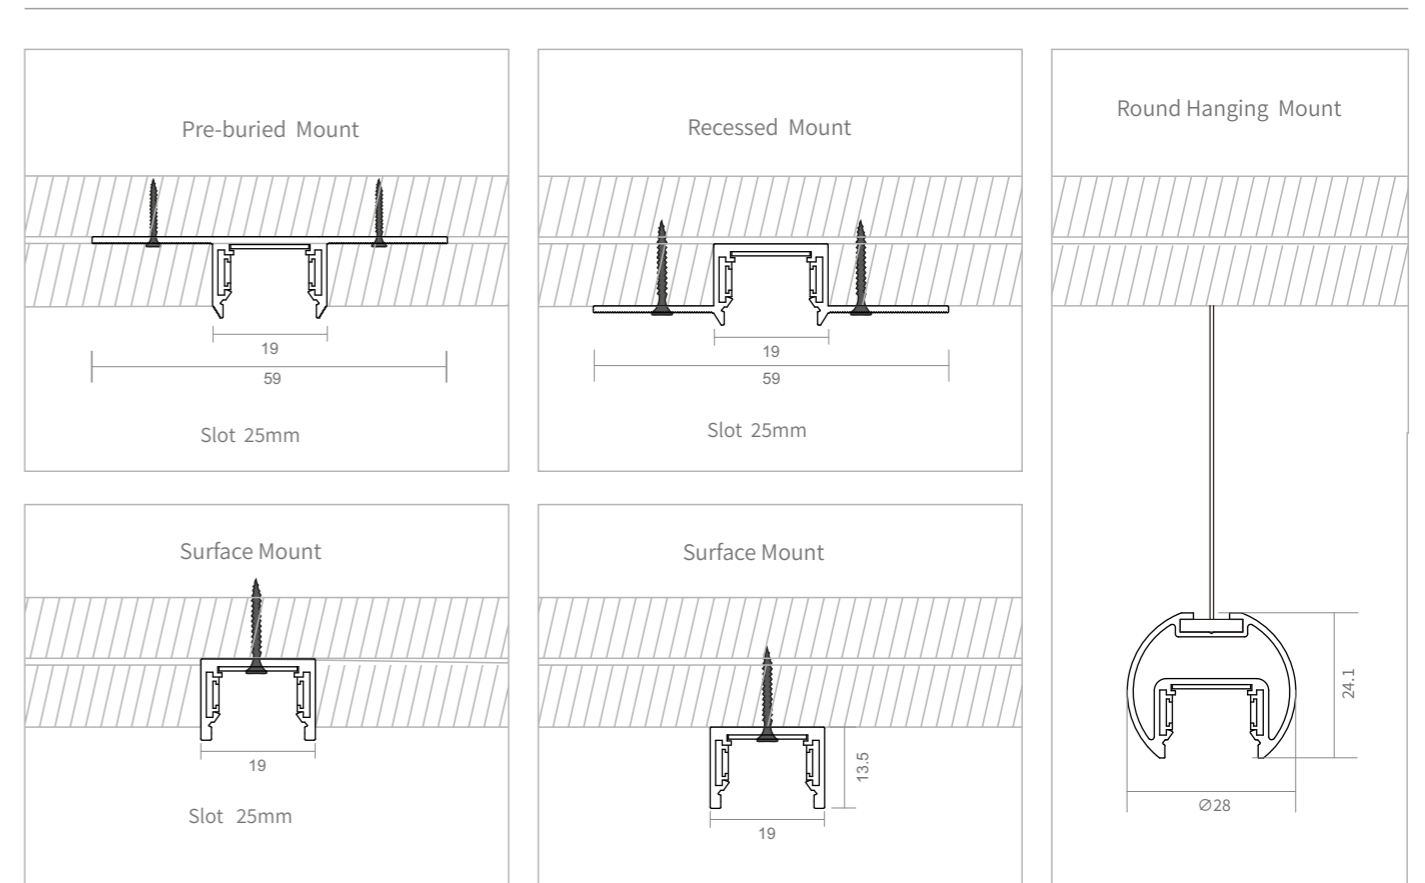

BE SLIM, BE SMART

Simple design, simple install steps, in the form the most simple thin slim track, can easily achieve whatever you want modeling, horizontal angle, the angle with corresponding corner can control direction, from ceiling to the wall track go with your heart and can be a good match of interior design styles, bringing a different aesthetic to the space, the track can be cut according to site conditions, with great flexibility to meet any project needs.

Track Standard Specification

3000mm 2000mm 1000mm

Surface Mount

Recessed Mount

Pre-buried Mount

Round Hanging Mount

Available Colors
white
golden

Surface Mount
color:black