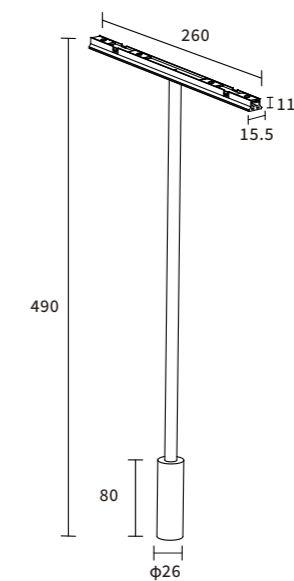

Technical drawing

Available Colors