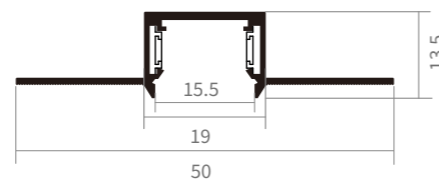

BE SLIM, BE SMART

Simple design, simple install steps, in the form the most simple thin slim track, can easily achieve whatever you want modeling, horizontal angle, the angle with corresponding corner can control direction, from ceiling to the wall track go with your heart and can be a good match of interior design styles, bringing a different aesthetic to the space, the track can be cut according to site conditions, with great flexibility to meet any project needs.

Track Standard Specification

3000mm   2000mm   1000mm