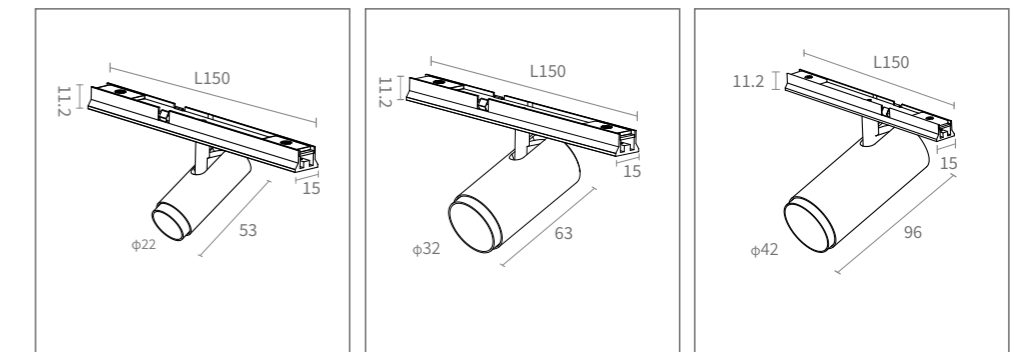

LUMINOUS FLUX

BRIDGELUX, CRI 90, tolerance range of electrical and optical parameters: ±10%.

Light Distribution

Light effect

Technical drawing

Lengthening double eyelids to enhance appearance

Deep anti-glare and more eye protection