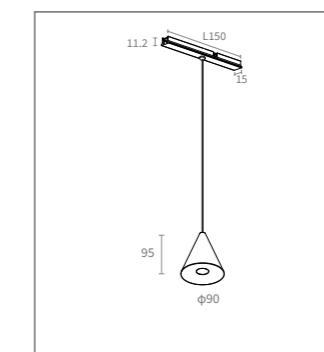

Technical drawing