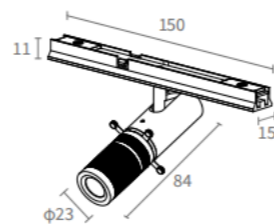

Technical drawing