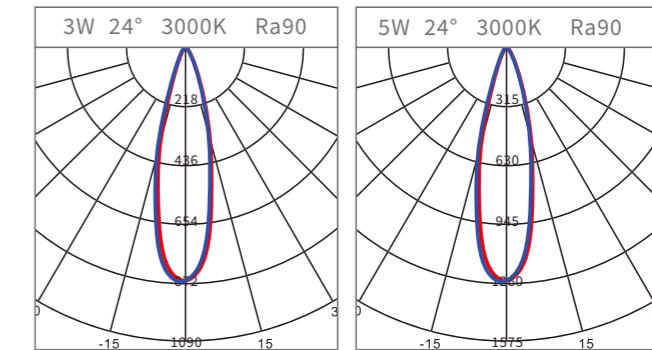

Light Distribution