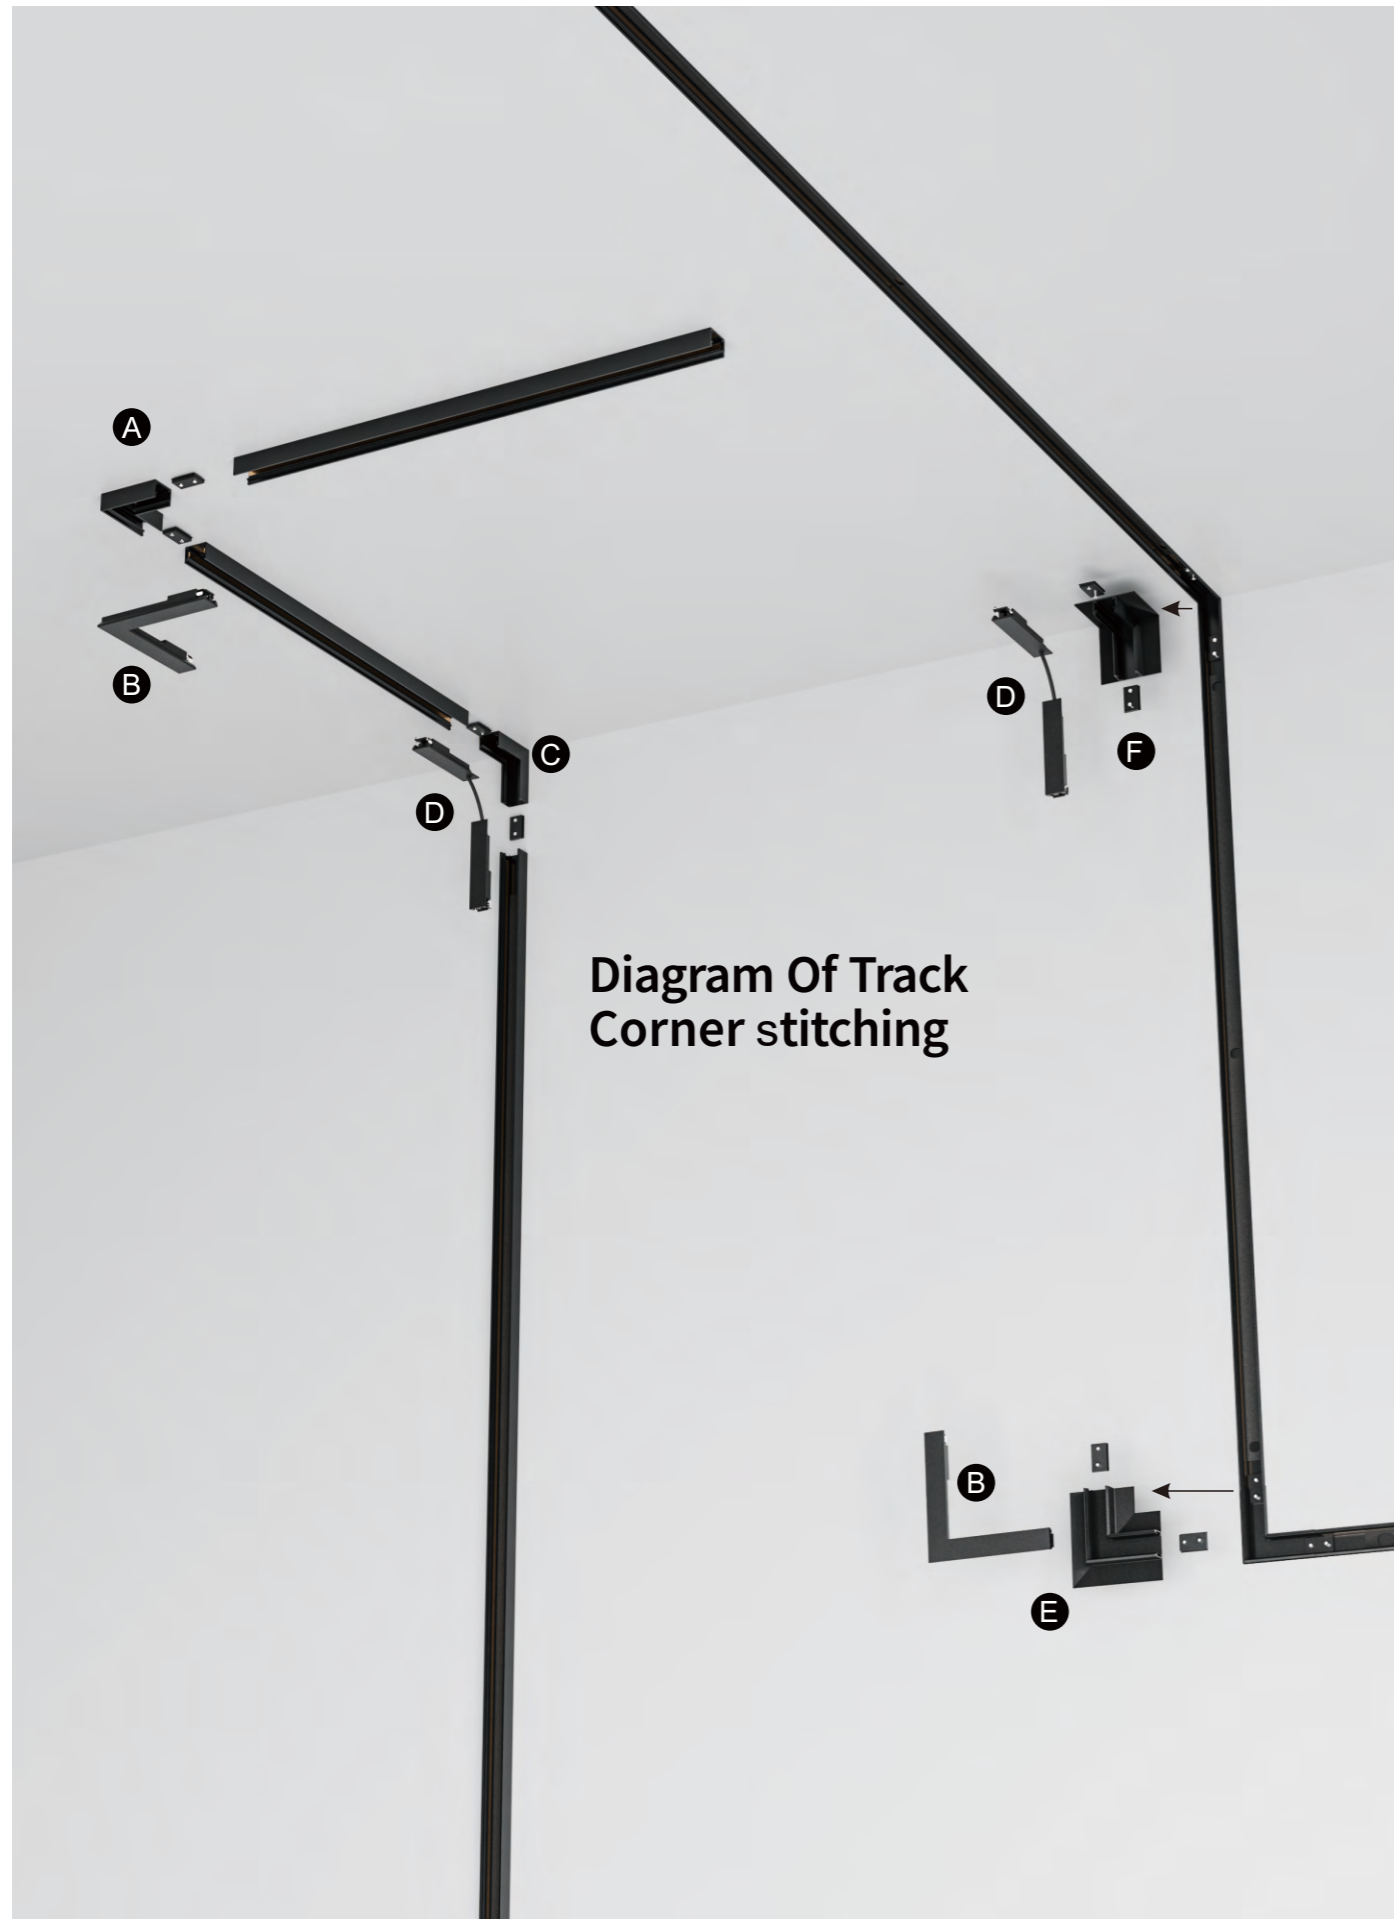

13.5mm

SLIM mini magnetic
system track
profiles

4 Kinds of track rail

5 Kinds of installation

The height of only 13.5mm slim mini magnet track Rail , has the abundant installation can be integrated in to the wall or ceiling, each equipped with a variety of corner connector to meet the requirement of modeling , let stylist creat more creative reverie for the design of interior space.

BE SLIM, BE SMART

Simple design, simple install steps, in the form the most simple thin slim track, can easily achieve whatever you want modeling, horizontal angle, the angle with corresponding corner can control direction, from ceiling to the wall track go with your heart and can be a good match of interior design styles, bringing a different aesthetic to the space, the track can be cut according to site conditions, with great flexibility to meet any project needs.

Track Standard Specification

3000mm 2000mm 1000mm

Surface Mount

Recessed Mount

Pre-buried Mount

Round Hanging Mount

Available Colors
white
golden

Surface Mount
color:black

A Horizontal Corner Of Surface Mount
color:black

B Horizontal Corner Energized connector
color:black

C Inner corner Of Surface Mount
color:black

D Flexible Energized connector
color:black

Pre-buried Mount Black
color:black