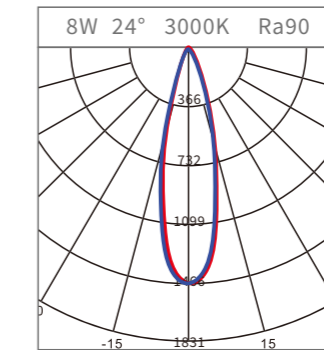

Black
White

Parameters

POWER	VOLTAGE	CCT	LUMINOUS FLUX
8W	48V/24V	3000K/3500K/4000K	420 lm(110° 3000K)

LUMINOUS FLUX

LEDTEEN COB, CRI 90, tolerance range of electrical and optical parameters: ±10%.

Light Distribution