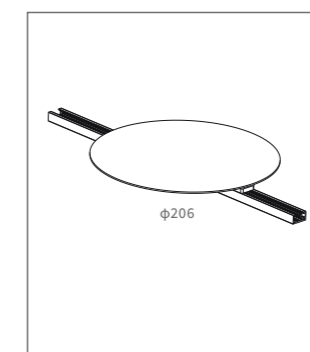

Technical drawing