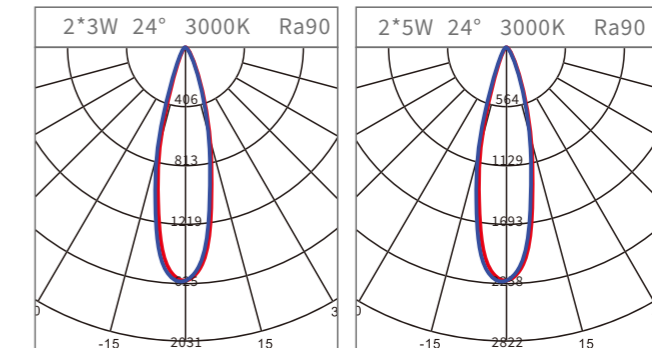

Light Distribution