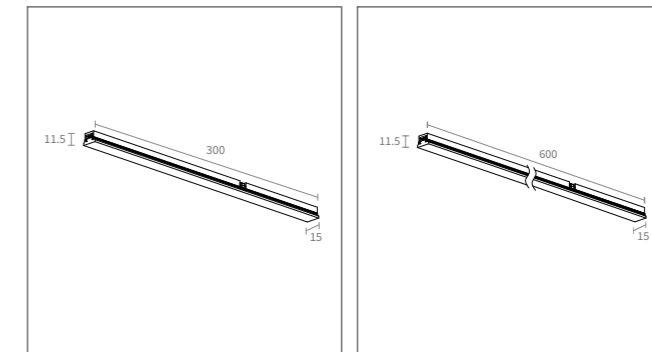

Technical drawing