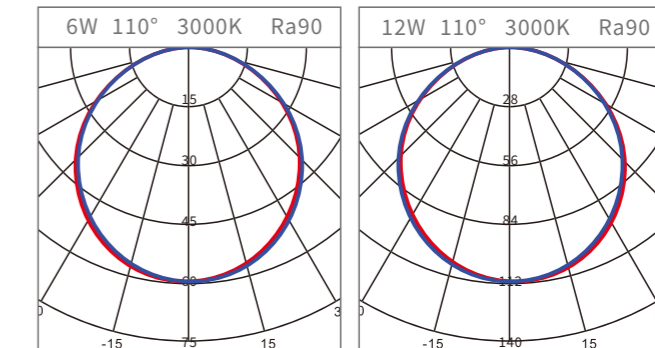

Light Distribution