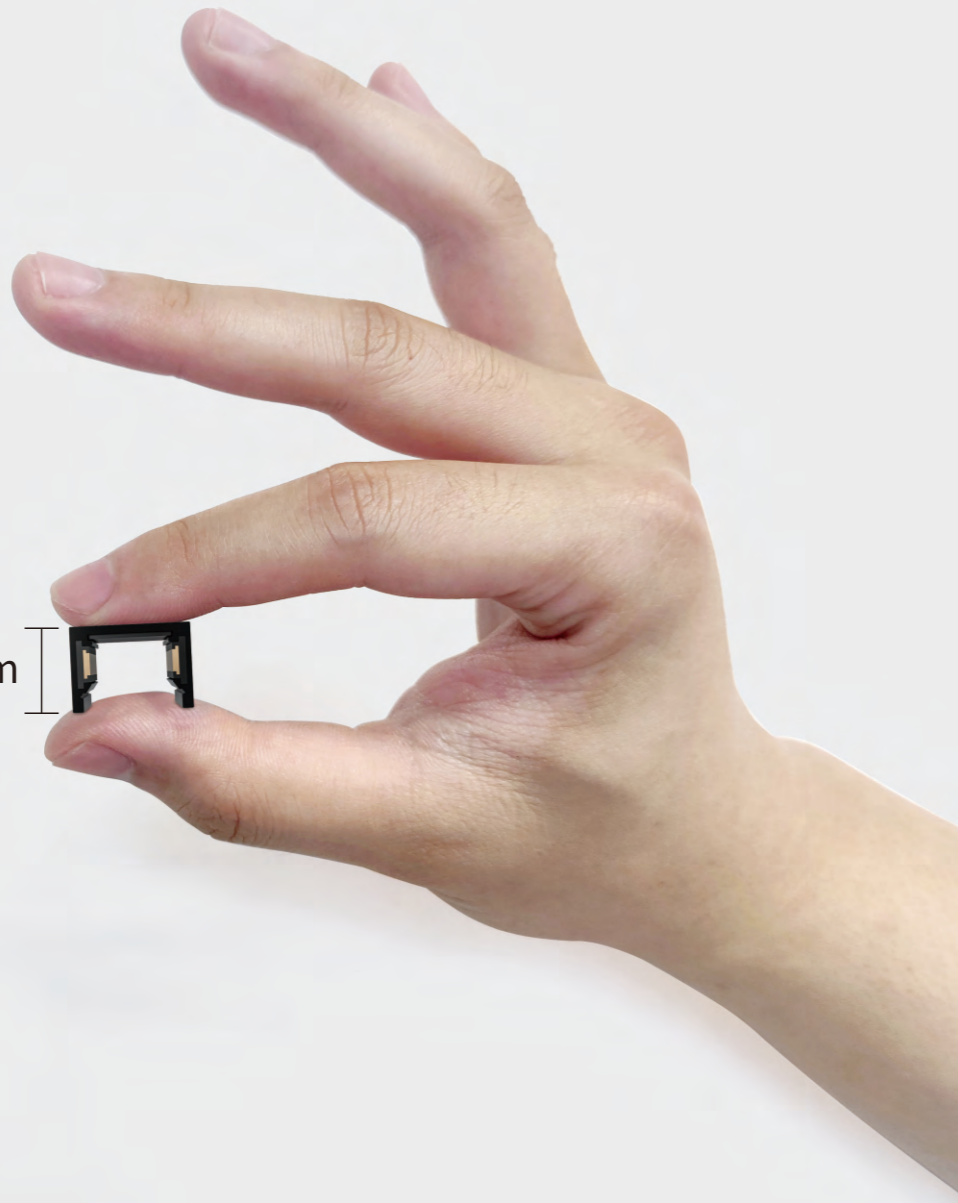

-slim
MAGNETIC
TRACK SYSTEM

The **SLIM** Magnetic System from Lightoria introduces a cutting-edge, mini magnetic track lighting solution that epitomizes pure minimalism and sleek design. With an ultra-thin profile, the system is a perfect blend of aesthetics and functionality, offering a fine exterior that discreetly conceals a sophisticated internal structure. Its simple yet refined appearance is a result of advanced technology and engineering, ensuring not only ease of installation but also a flawless finish. This design seamlessly enhances the elegance of any interior space, providing a modern and understated lighting option that complements contemporary environments.

13.5mm

SLIM mini magnetic
system track
profiles

4 Kinds of track rail

5 Kinds of installation

The height of only 13.5mm slim mini magnet track Rail , has the abundant installation can be integrated in to the wall or ceiling, each equipped with a variety of corner connector to meet the requirement of modeling , let stylist creat more creative reverie for the design of interior space.