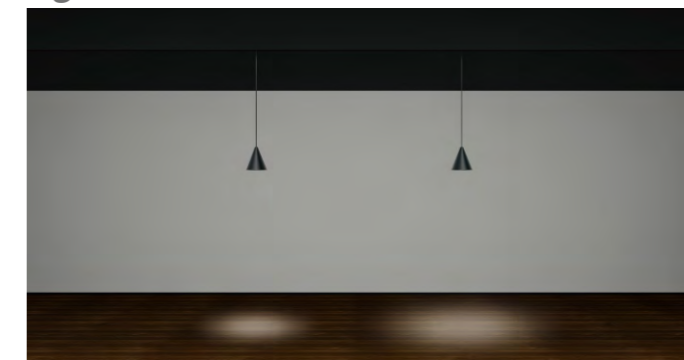

Light effect