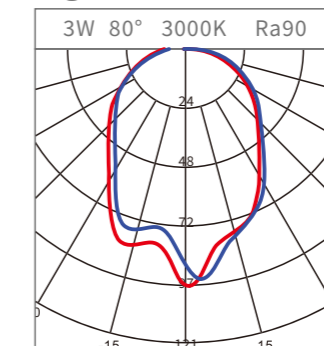

Light Distribution