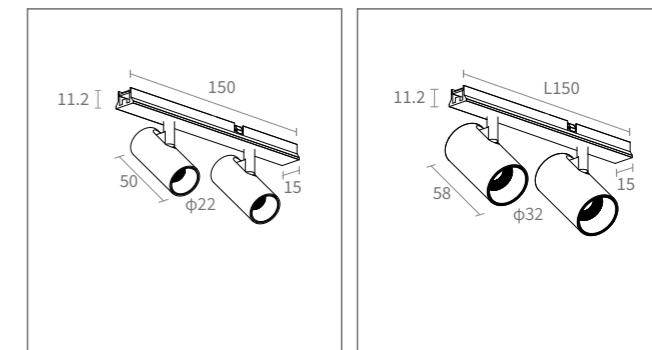

Technical drawing