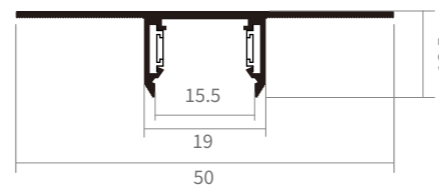

Pre-buried Mount