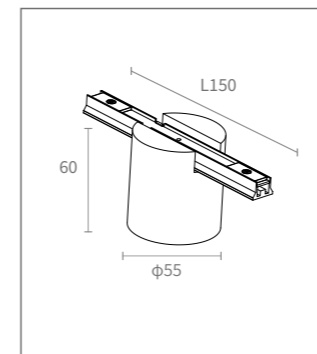

Technical drawing