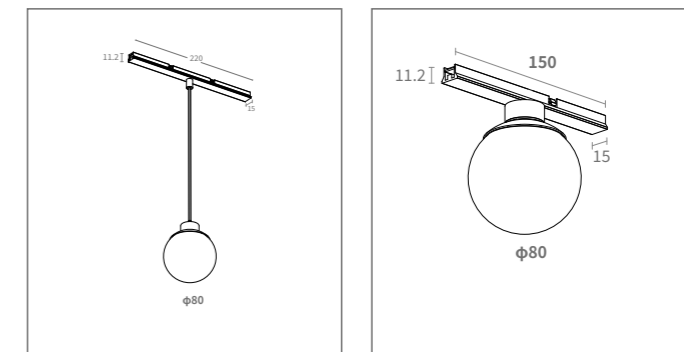

Technical drawing