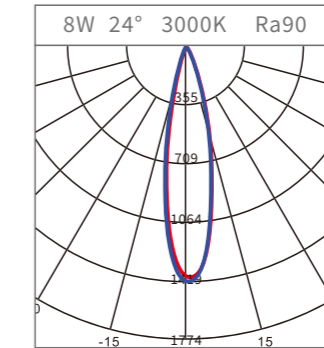

Light Distribution