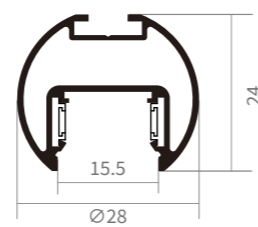

Round Hanging Mount