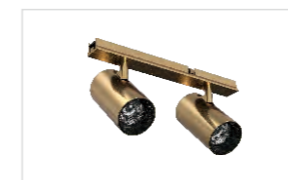

DOUBLE SPOT

Standard configuration

COLOUR TEMPERATURE

3000K
3500K
4000K

CONTROL

ON/OFF

Beam angle

24°/36°

COLOUR(housing)

Black
White

Parameters

POWER	VOLTAGE	CCT	LUMINOUS FLUX
2*3W	48V/24V	3000K/3500K/4000K	395 lm(24° 3000K)
2*5W	48V/24V	3000K/3500K/4000K	613 lm(24° 3000K)

LUMINOUS FLUX

BRIDGELUX, CRI 90, tolerance range of electrical and optical parameters: ±10%.

Light Distribution

Quickinfo

GENERAL

Magnetic suction installation
IP20

LED

BRIDGELUX
2*3W, 2*5W
3000K, 3500K, 4000K
50000h@L80
CRI ≥ 90
SDCM < 3

OPTICAL

Direct illumination
Beam angle 24°/36°
Optical accessories

ELECTRICAL

ON/OFF, Tuya Zigbee
0-10V, Phase DIM, DALI DIM

PHYSICAL

Aluminum

Physical photos

Available Colors

Golden

Light effect

Technical drawing