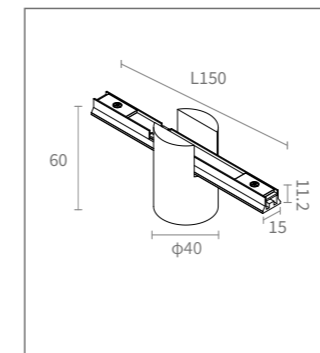

Technical drawing