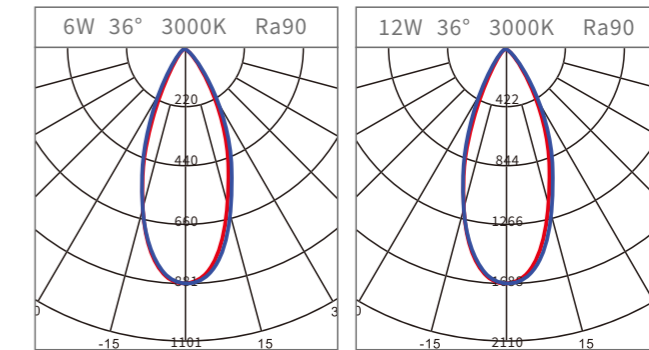

Light Distribution