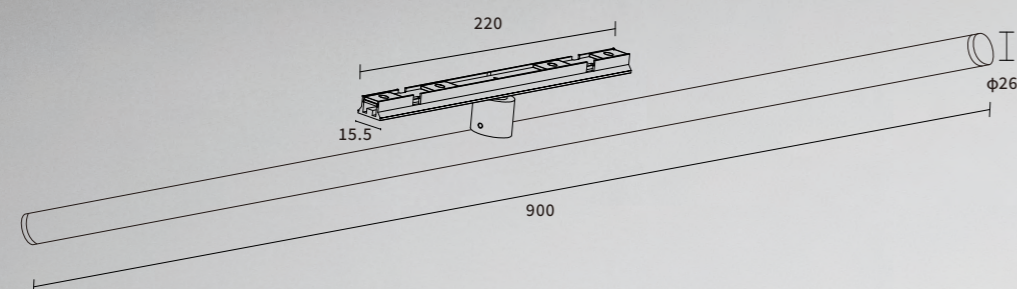

Technical drawing