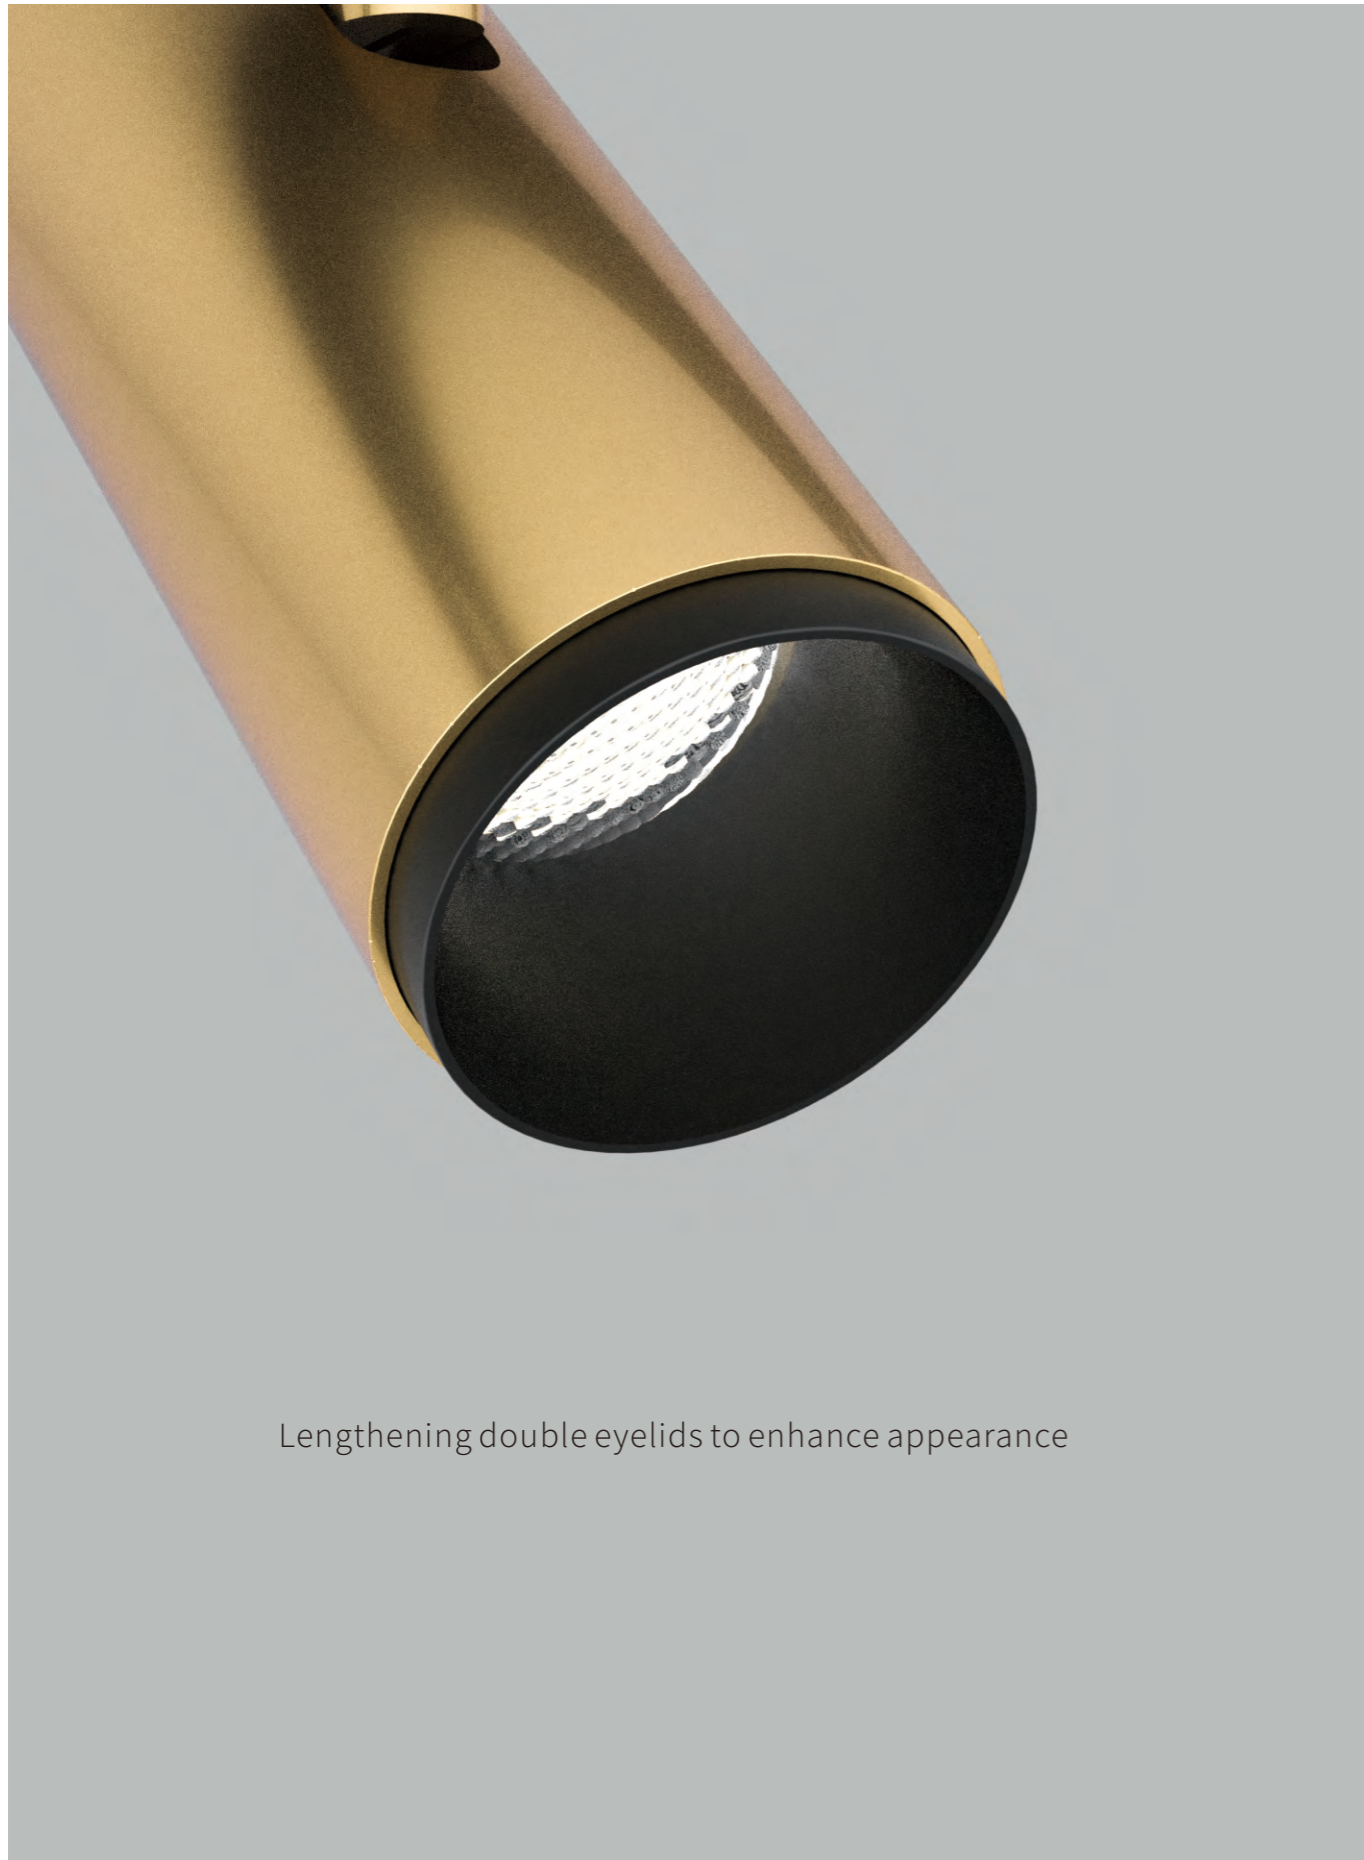

LUMINOUS FLUX

BRIDGELUX, CRI 90, tolerance range of electrical and optical parameters: ±10%.

Light Distribution

Light effect

Technical drawing

Lengthening double eyelids to enhance appearance

Deep anti-glare and more eye protection