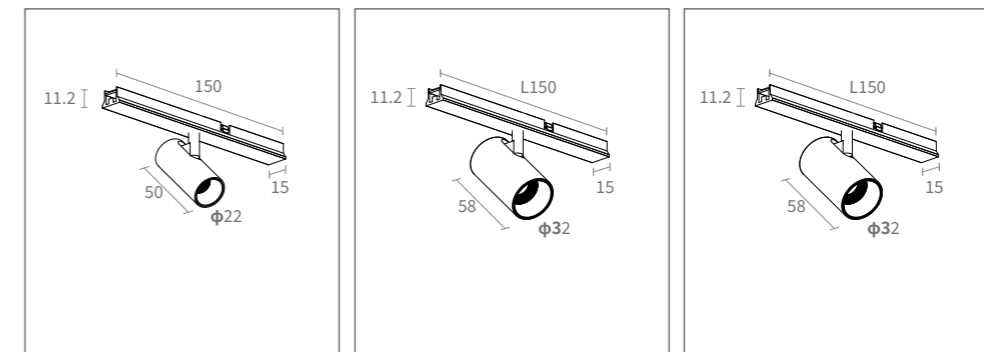

Technical drawing