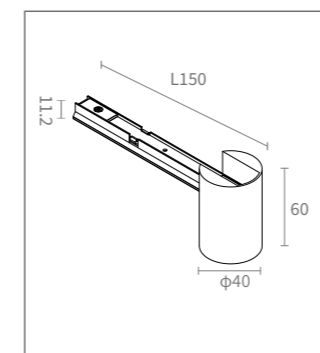

Technical drawing