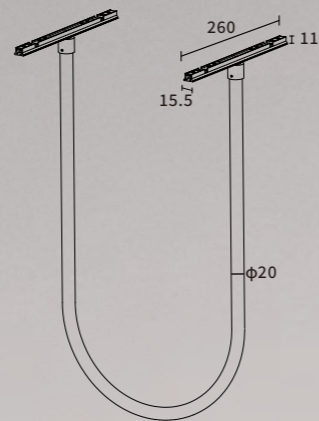

ON/OFF,

Tuya

Zigbee

0-10V,

Phase DIM,

DALI DIM

Technical drawing

Available Colors