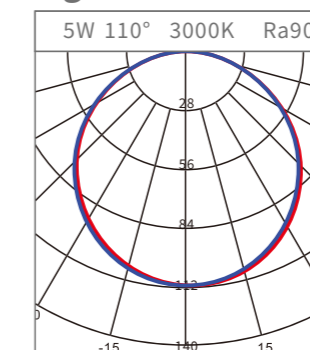

Light Distribution