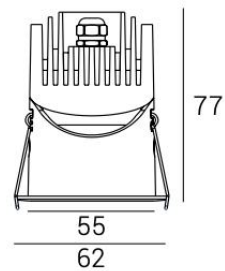

TRIM 8

General

Code	TRIM8
Input Wattage	8W
Luminaire luminous flux	640Lm
CCT	CCT 3000K
CRI	>90
Voltage (V)	220-240V
Color	white
IP Grade	IP65

Optical

Light beam angle	36°

Electrical

Driver	included
Dimming	on/off, DALI, Triac

Other Data

Certifications

Dimensions

Dimensions

Dimensions