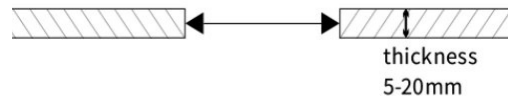

DIAMOND TRIMLESS

General

Code	DMD.TRL- 62.02.08.WH, DMD.TRL- 72.02.10.BK
Input Wattage	8W, 10W
Luminaire luminous flux	656lm, 819Lm
CCT	CCT 3000K/4000K/5700K
CRI	>90
Voltage (V)	220-240V
Color	black/white/gold
IP Grade	IP20

Optical

Light beam angle	15,24,36,55°
------------------	--------------

Electrical

Driver	included
Dimming	on/off, DALI, Triac

Other Data

Certifications

Dimensions

Dimensions

Dimensions