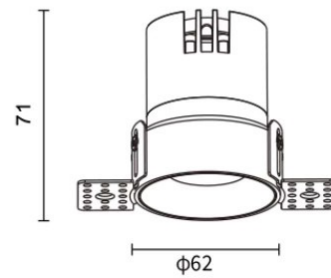

DIAMOND TRIMLESS

General

Code	DMD.TRL- 62.02.08.WH, DMD.TRL- 72.02.10.BK
Input Wattage	8W, 10W
Luminaire luminous flux	656lm, 819Lm
CCT	CCT 3000K/4000K/5700K
CRI	>90
Voltage (V)	220-240V
Color	black/white/gold
IP Grade	IP20

Optical

Light beam angle	15,24,36,55°
------------------	--------------

Electrical

Driver	included
Dimming	on/off, DALI, Triac

Other Data

Certifications

Dimensions

Dimensions

Dimensions