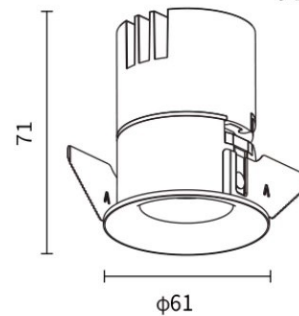

DIAMOND

General

Code	DMD- 61.02.08.WH
Input Wattage	8W, 10W
Luminaire luminous flux	656lm, 819Lm
CCT	CCT 3000K/4000K/5700K
CRI	>90
Voltage (V)	220-240V
Color	black/white/gold
IP Grade	IP20

Optical

Light beam angle	15,24,36,55°
------------------	--------------

Electrical

Driver	included
Dimming	on/off, DALI, Triac

Other Data

Certifications

Dimensions

Dimensions

Dimensions