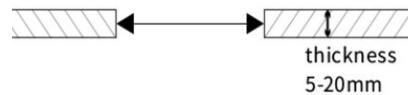

Dimensions