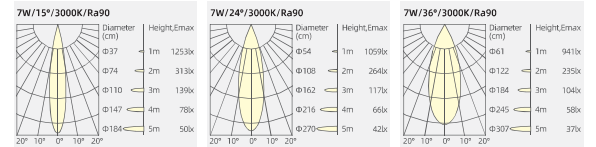

Light Distribution

Colour(Reflector)

- ☒ Standard
- ☐ Non-standard
- White
- Black
- Silver
- Black chrome