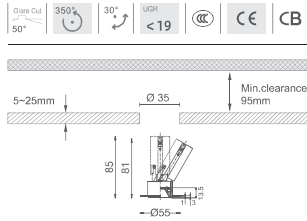

PRO 35 TRIMLESS

LED Recessed downlight

Colour(Front ring)

- ☒ Standard
- ☐ Non-standard
- WHITE
- BLACK

IP rate

- ☒ Standard
- ☐ Non-standard
- IP20
- IP54

CCT

- ☒ Standard
- ☐ Non-standard
- 2700K
- 3000K
- 3500K
- 4000K
- 5000K
- 2700-6000K

Control

- ☒ Standard
- ☐ Non-standard
- ON/OFF
- DALI
- 0/1-10V
- TRIAC
- BLUETOOTH
- ZIGBEE