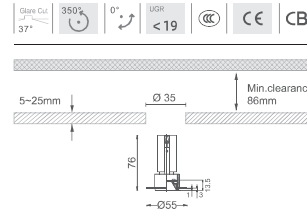

Colour(Front ring)

- ☒ Standard
- ☐ Non-standard
- WHITE
- BLACK

IP rate

- ☒ Standard
- ☐ Non-standard
- IP20
- IP54

CCT

- ☒ Standard
- ☐ Non-standard
- 2700K
- 3000K
- 3500K
- 4000K
- 5000K
- 2700-6000K

Control

- ☒ Standard
- ☐ Non-standard
- ON/OFF
- DALI
- 0/1-10V
- TRIAC
- BLUETOOTH
- ZIGBEE