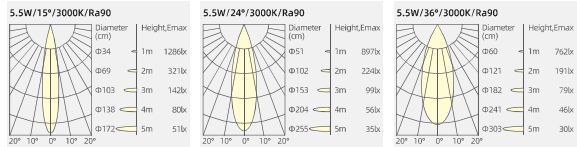

Light Distribution

Colour(Reflector)

- ☒ Standard
- ☐ Non-standard
- White
- Black
- Silver
- Black chrome

LED Recessed downlight