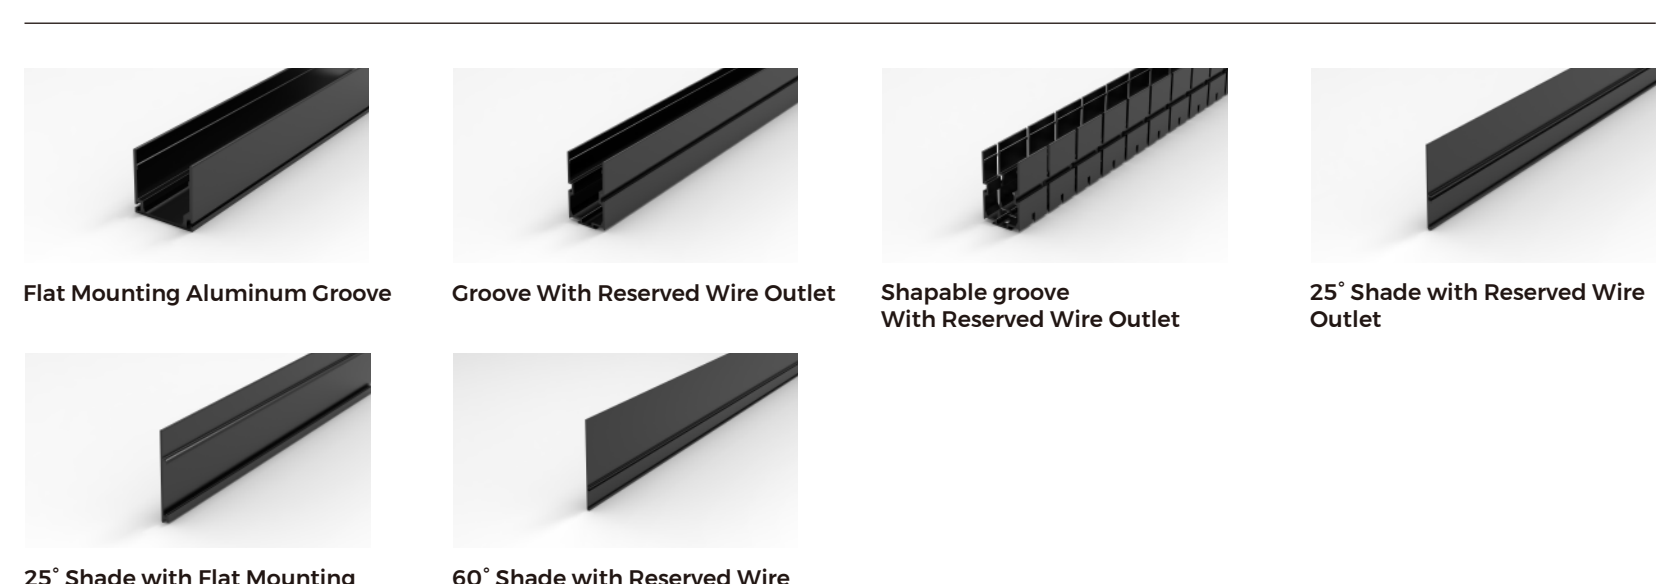

Accessories