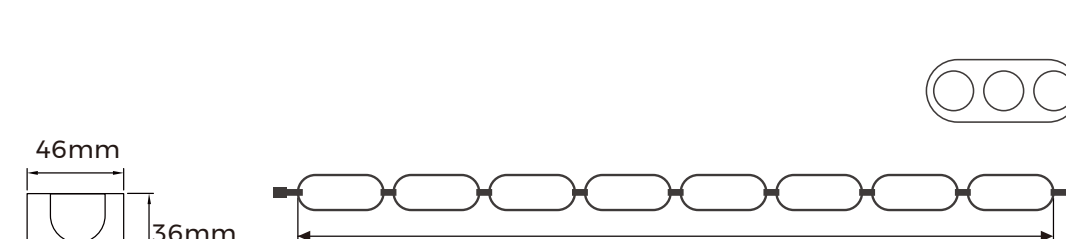

ALS3646

COLOR

- 2700 K
- 3000 K
- 3500 K
- 4000 K
- 6500 K

- 5 years
- IP67
- >90 CRI
- +50°C / -20°C