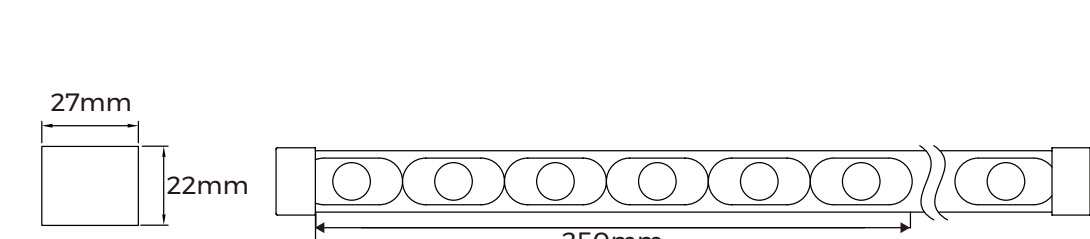

Model & Specifications

AL3D2722