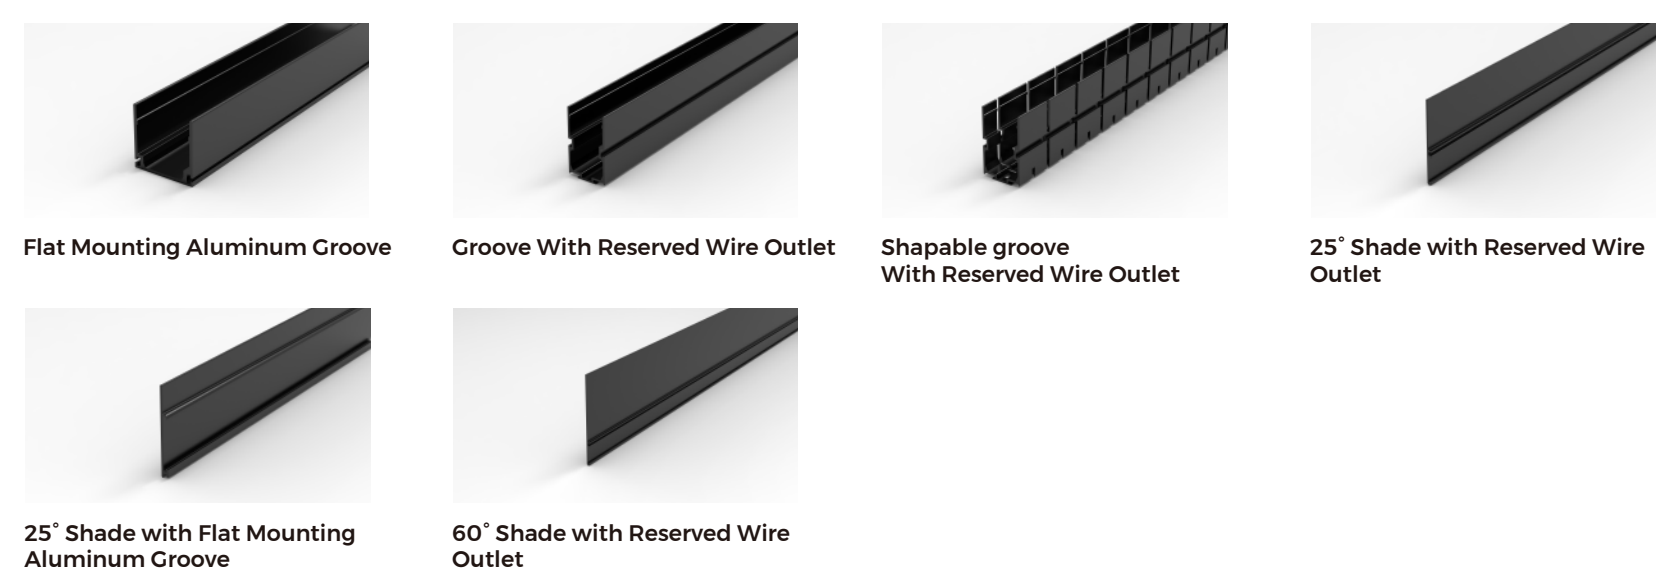

Accessories