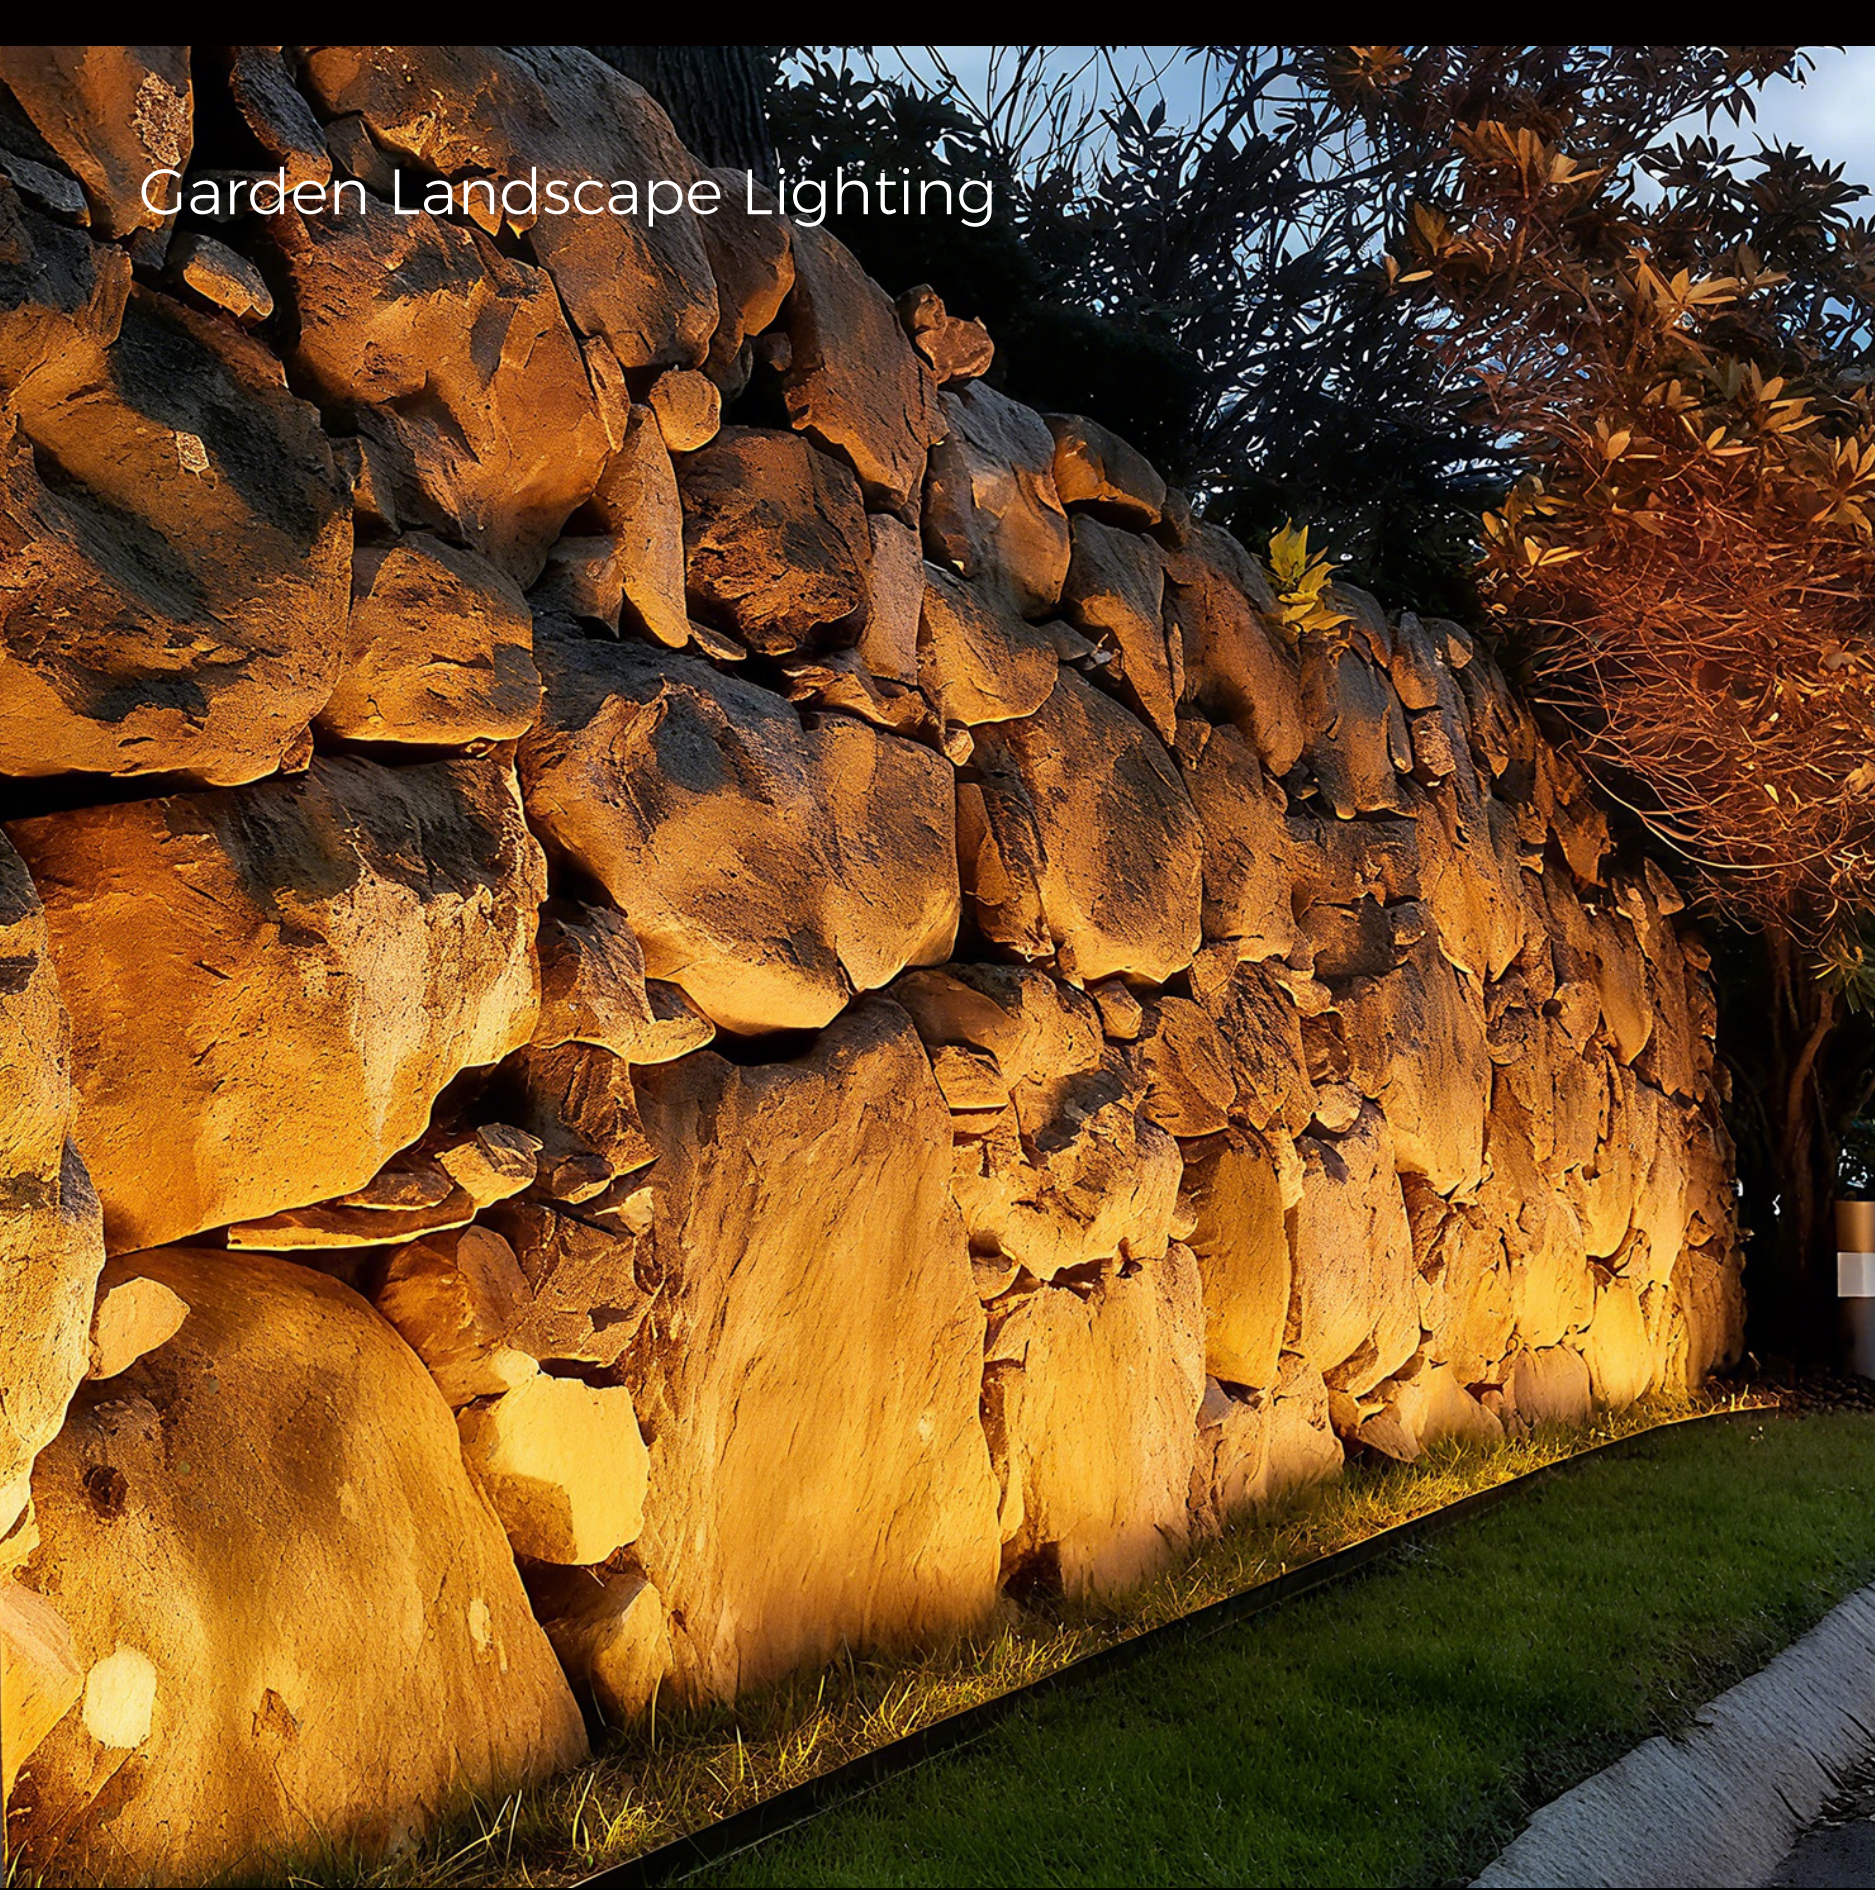

Garden Landscape Lighting

Recommended models