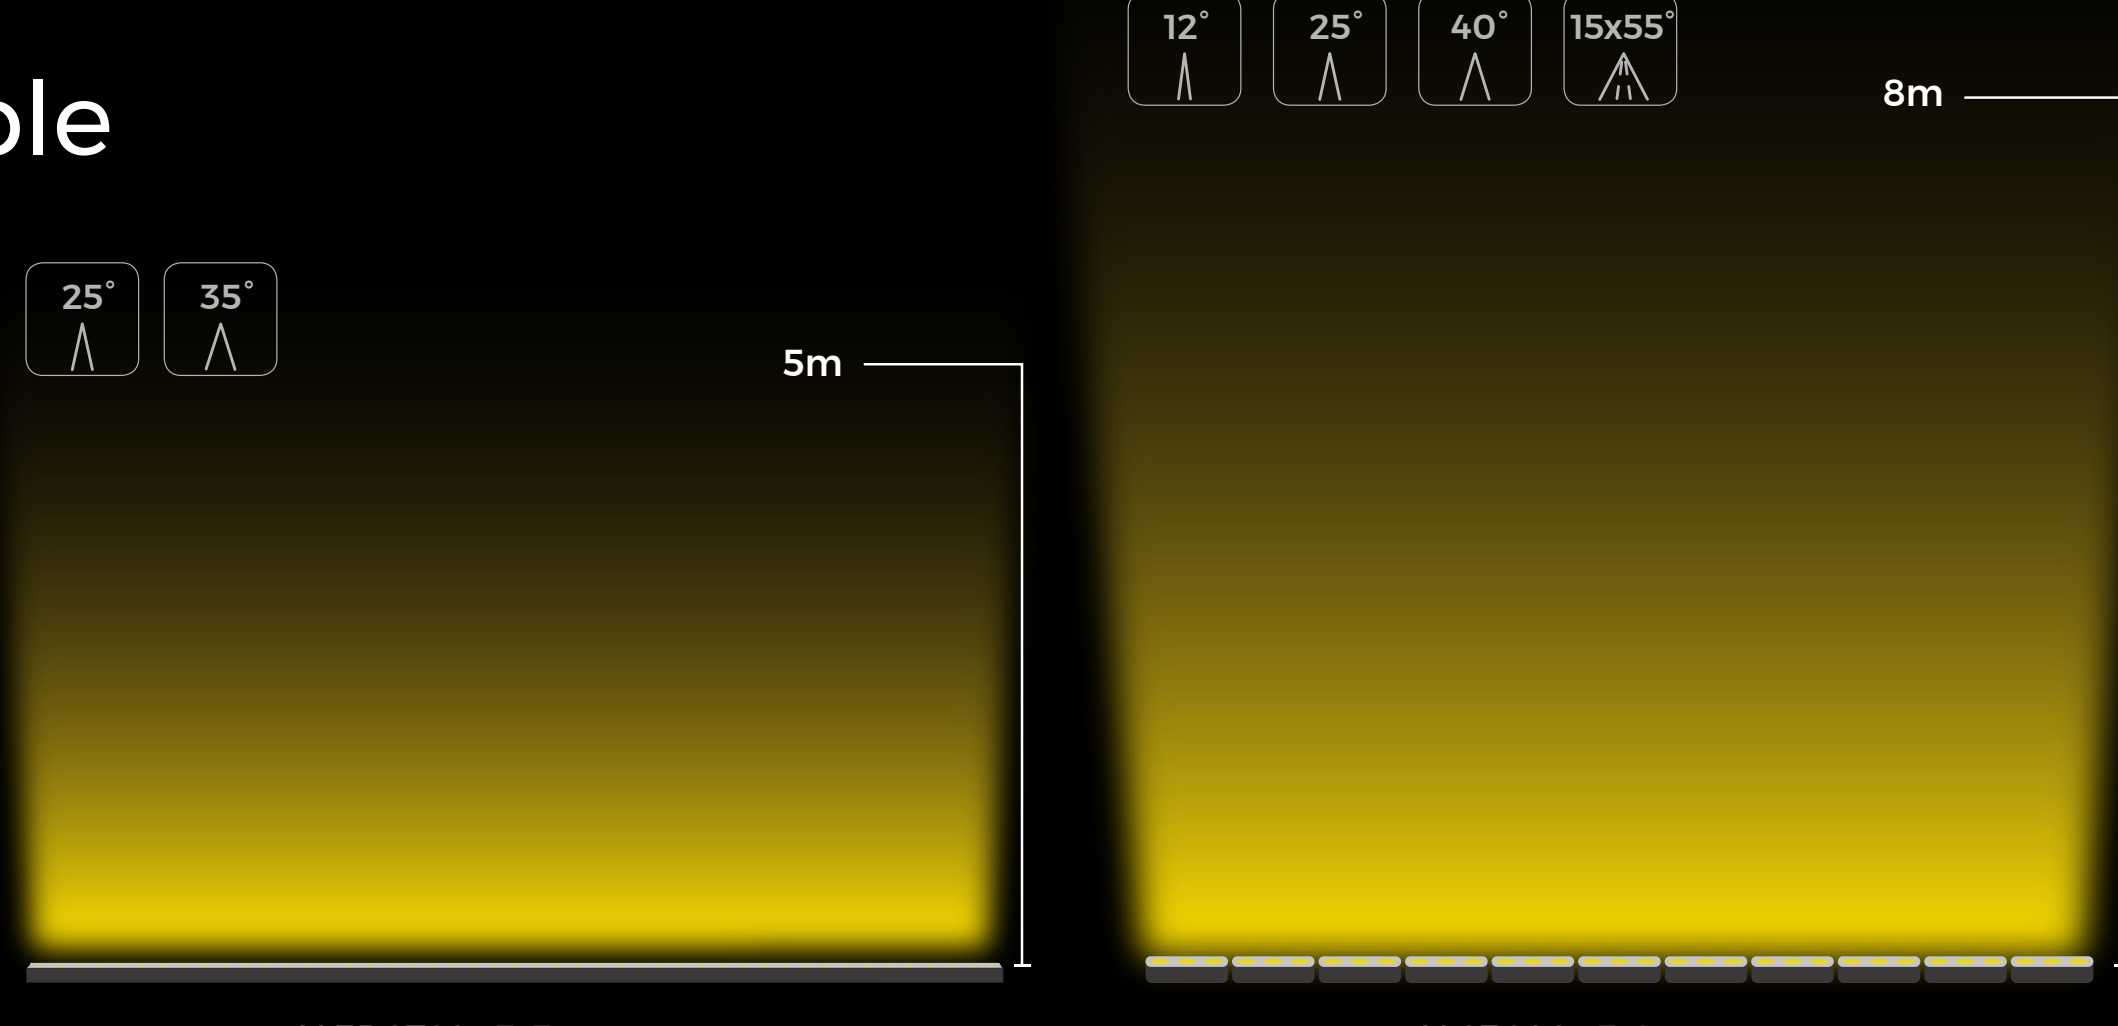

LENS NEON

Flexible 5m Cascading | Medium & High Power Wall Washer Application
3-5-8m Wall Washing Height | Multiple Angles Available | IP67 | 5-Year Warranty

ALS3646

Top outlet, terminal connection.

AL3D2722

Bottom outlet, ENP plug.

AL3D2722

3D bending, 5m max*.

*ALS3646 4m max.

Full coverage of 3-10m wall washing height
Multiple angles available