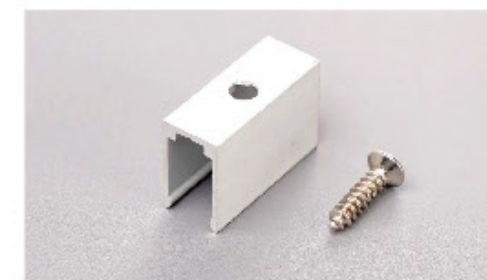

Accessories

Flat Mounting Clip