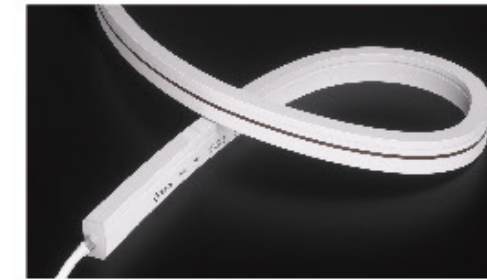

Finnish Sauna

1 Ceiling

ANT1313

ANT1615

Recommendation Reasons:

Curved neon, large light-emitting angle, soft light, 15m installation length, and RGB is available.

2 Wall

ANS1217