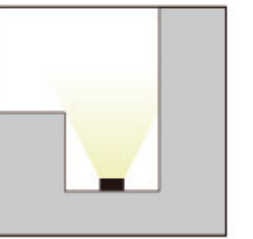

Turkish Sauna

1 Wall

Recommendation Reasons:

Suitable for small spaces, requiring neon products with lower brightness and smaller sizes.

2 Vanity Light

Recommendation Reasons:

Curved neon, large light-emitting angle, soft light, and RGB is available.

3 Cabinet

Recommendation Reasons:

Suitable for small spaces, requiring neon products with lower brightness and smaller sizes.

Accessories