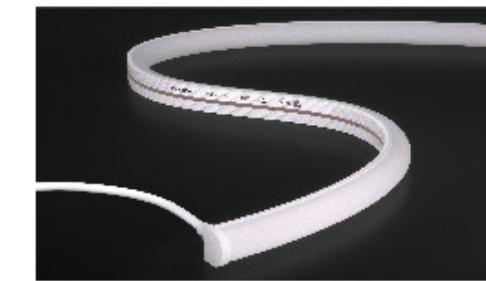

ANTI615

Recommendation Reasons:

Curved neon, large light-emitting angle, soft light, and RGB is available.