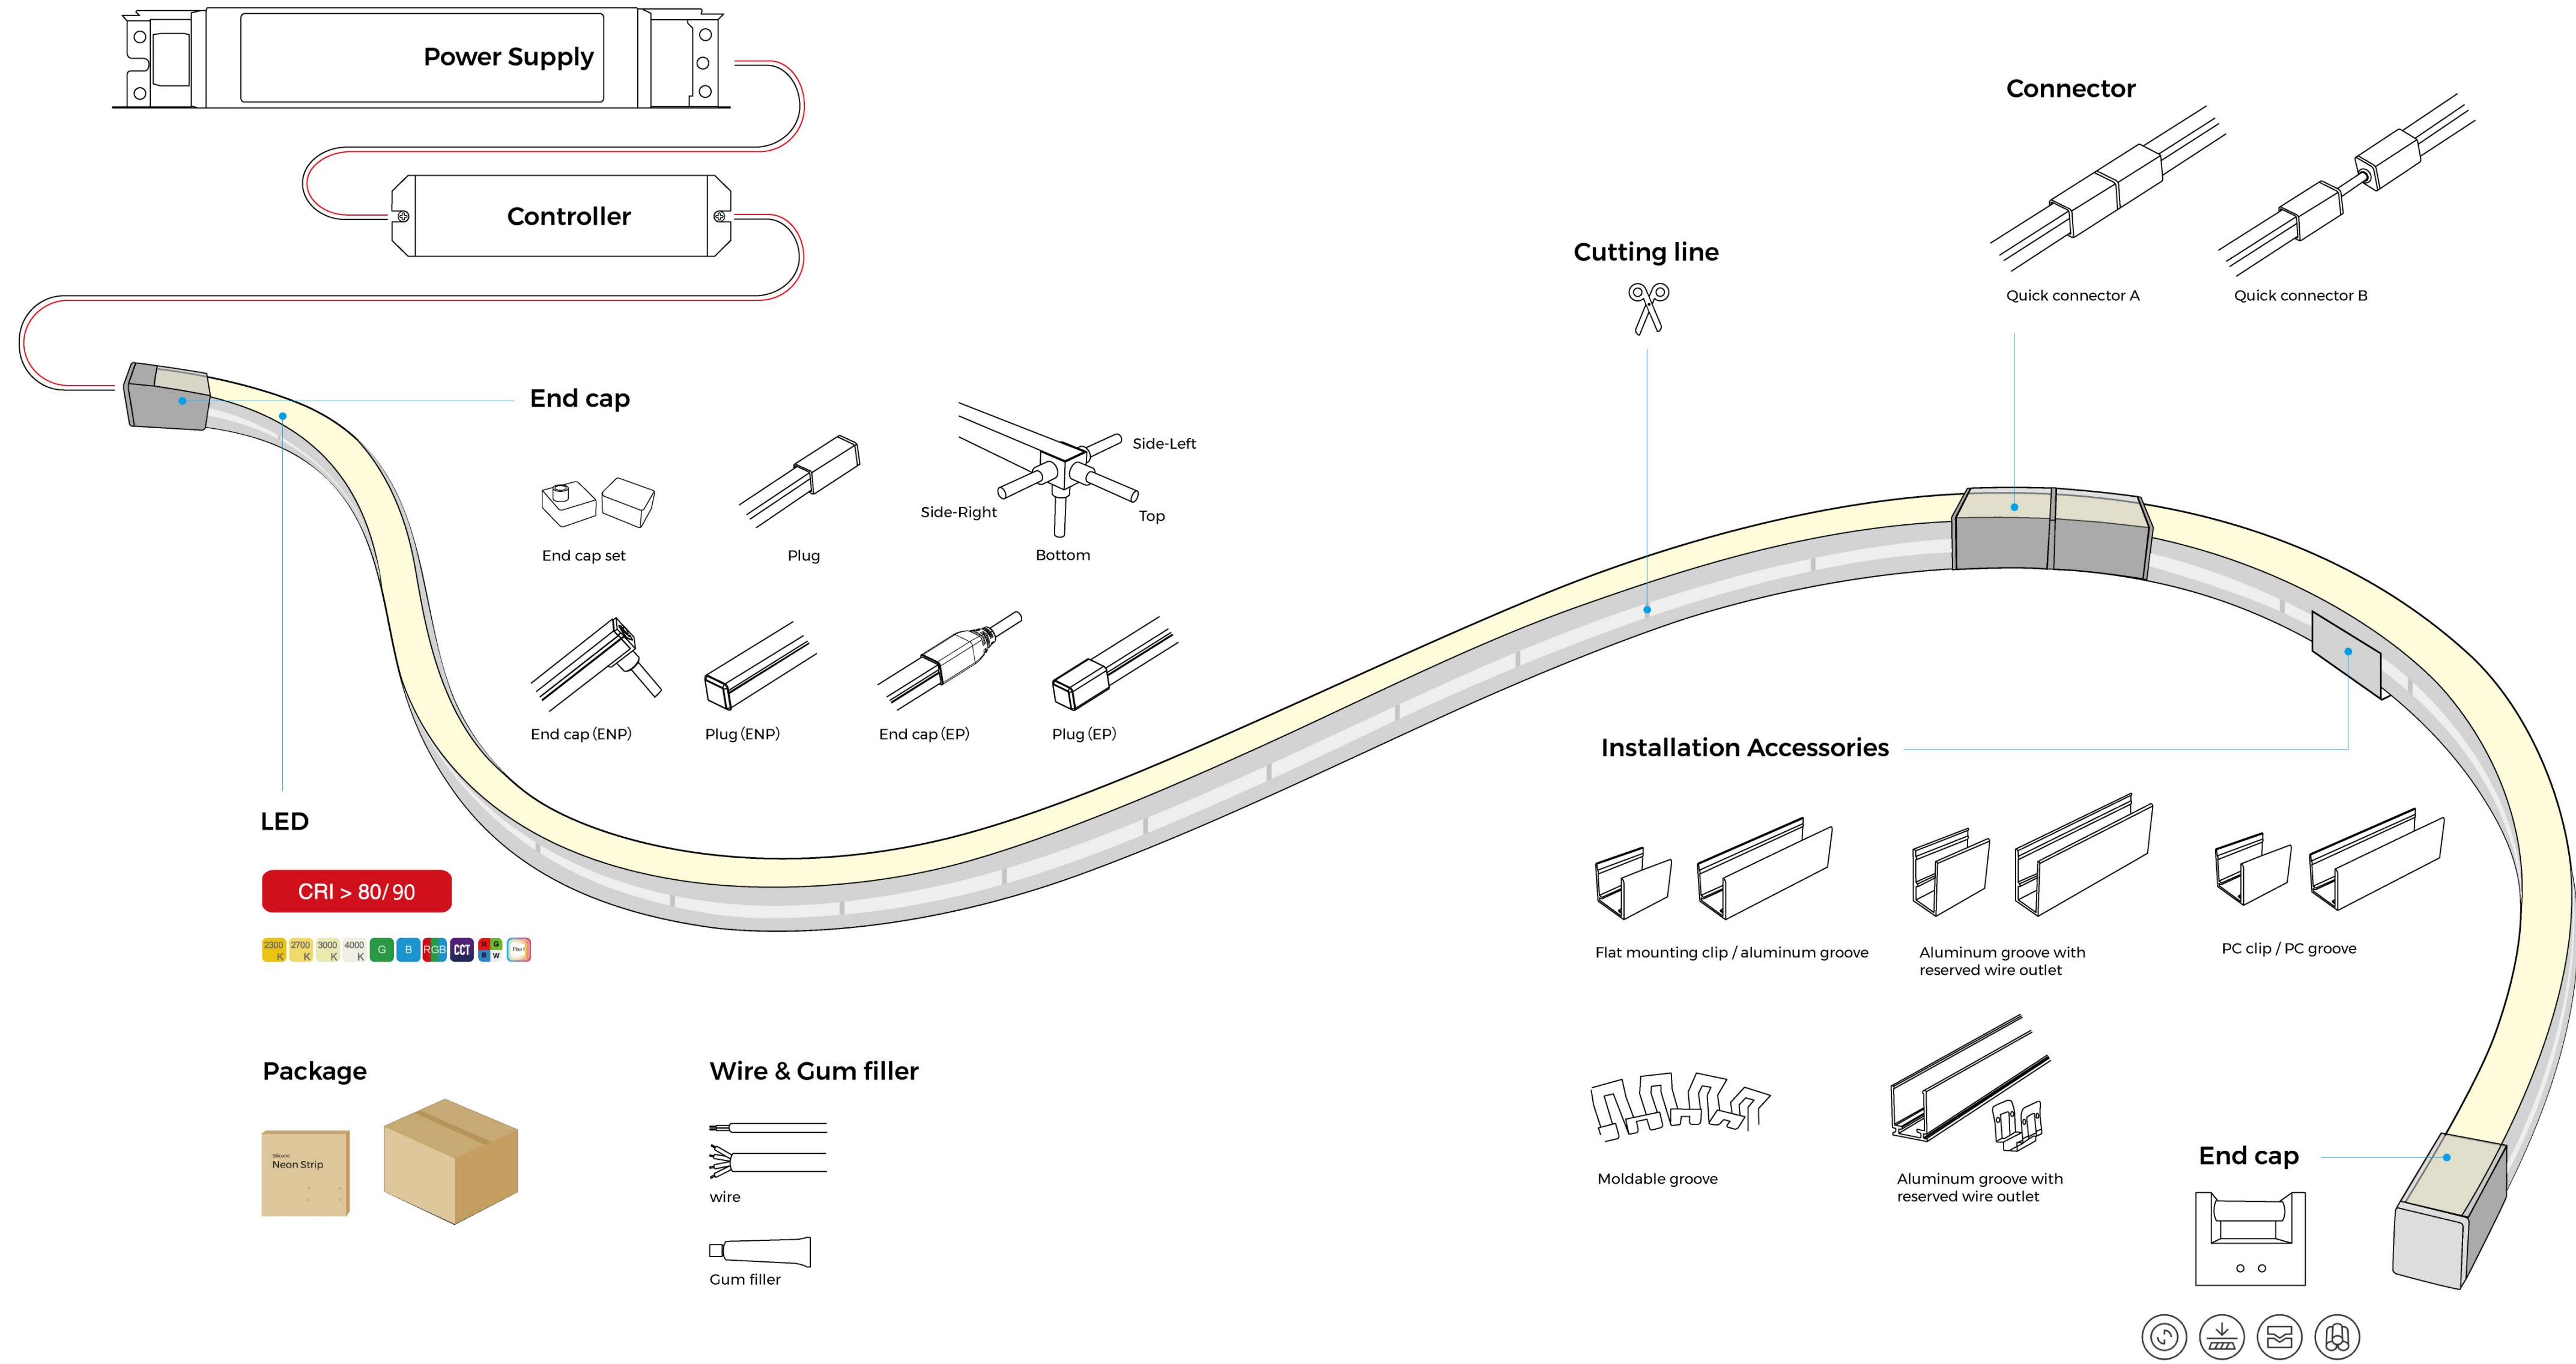

Product Accessories