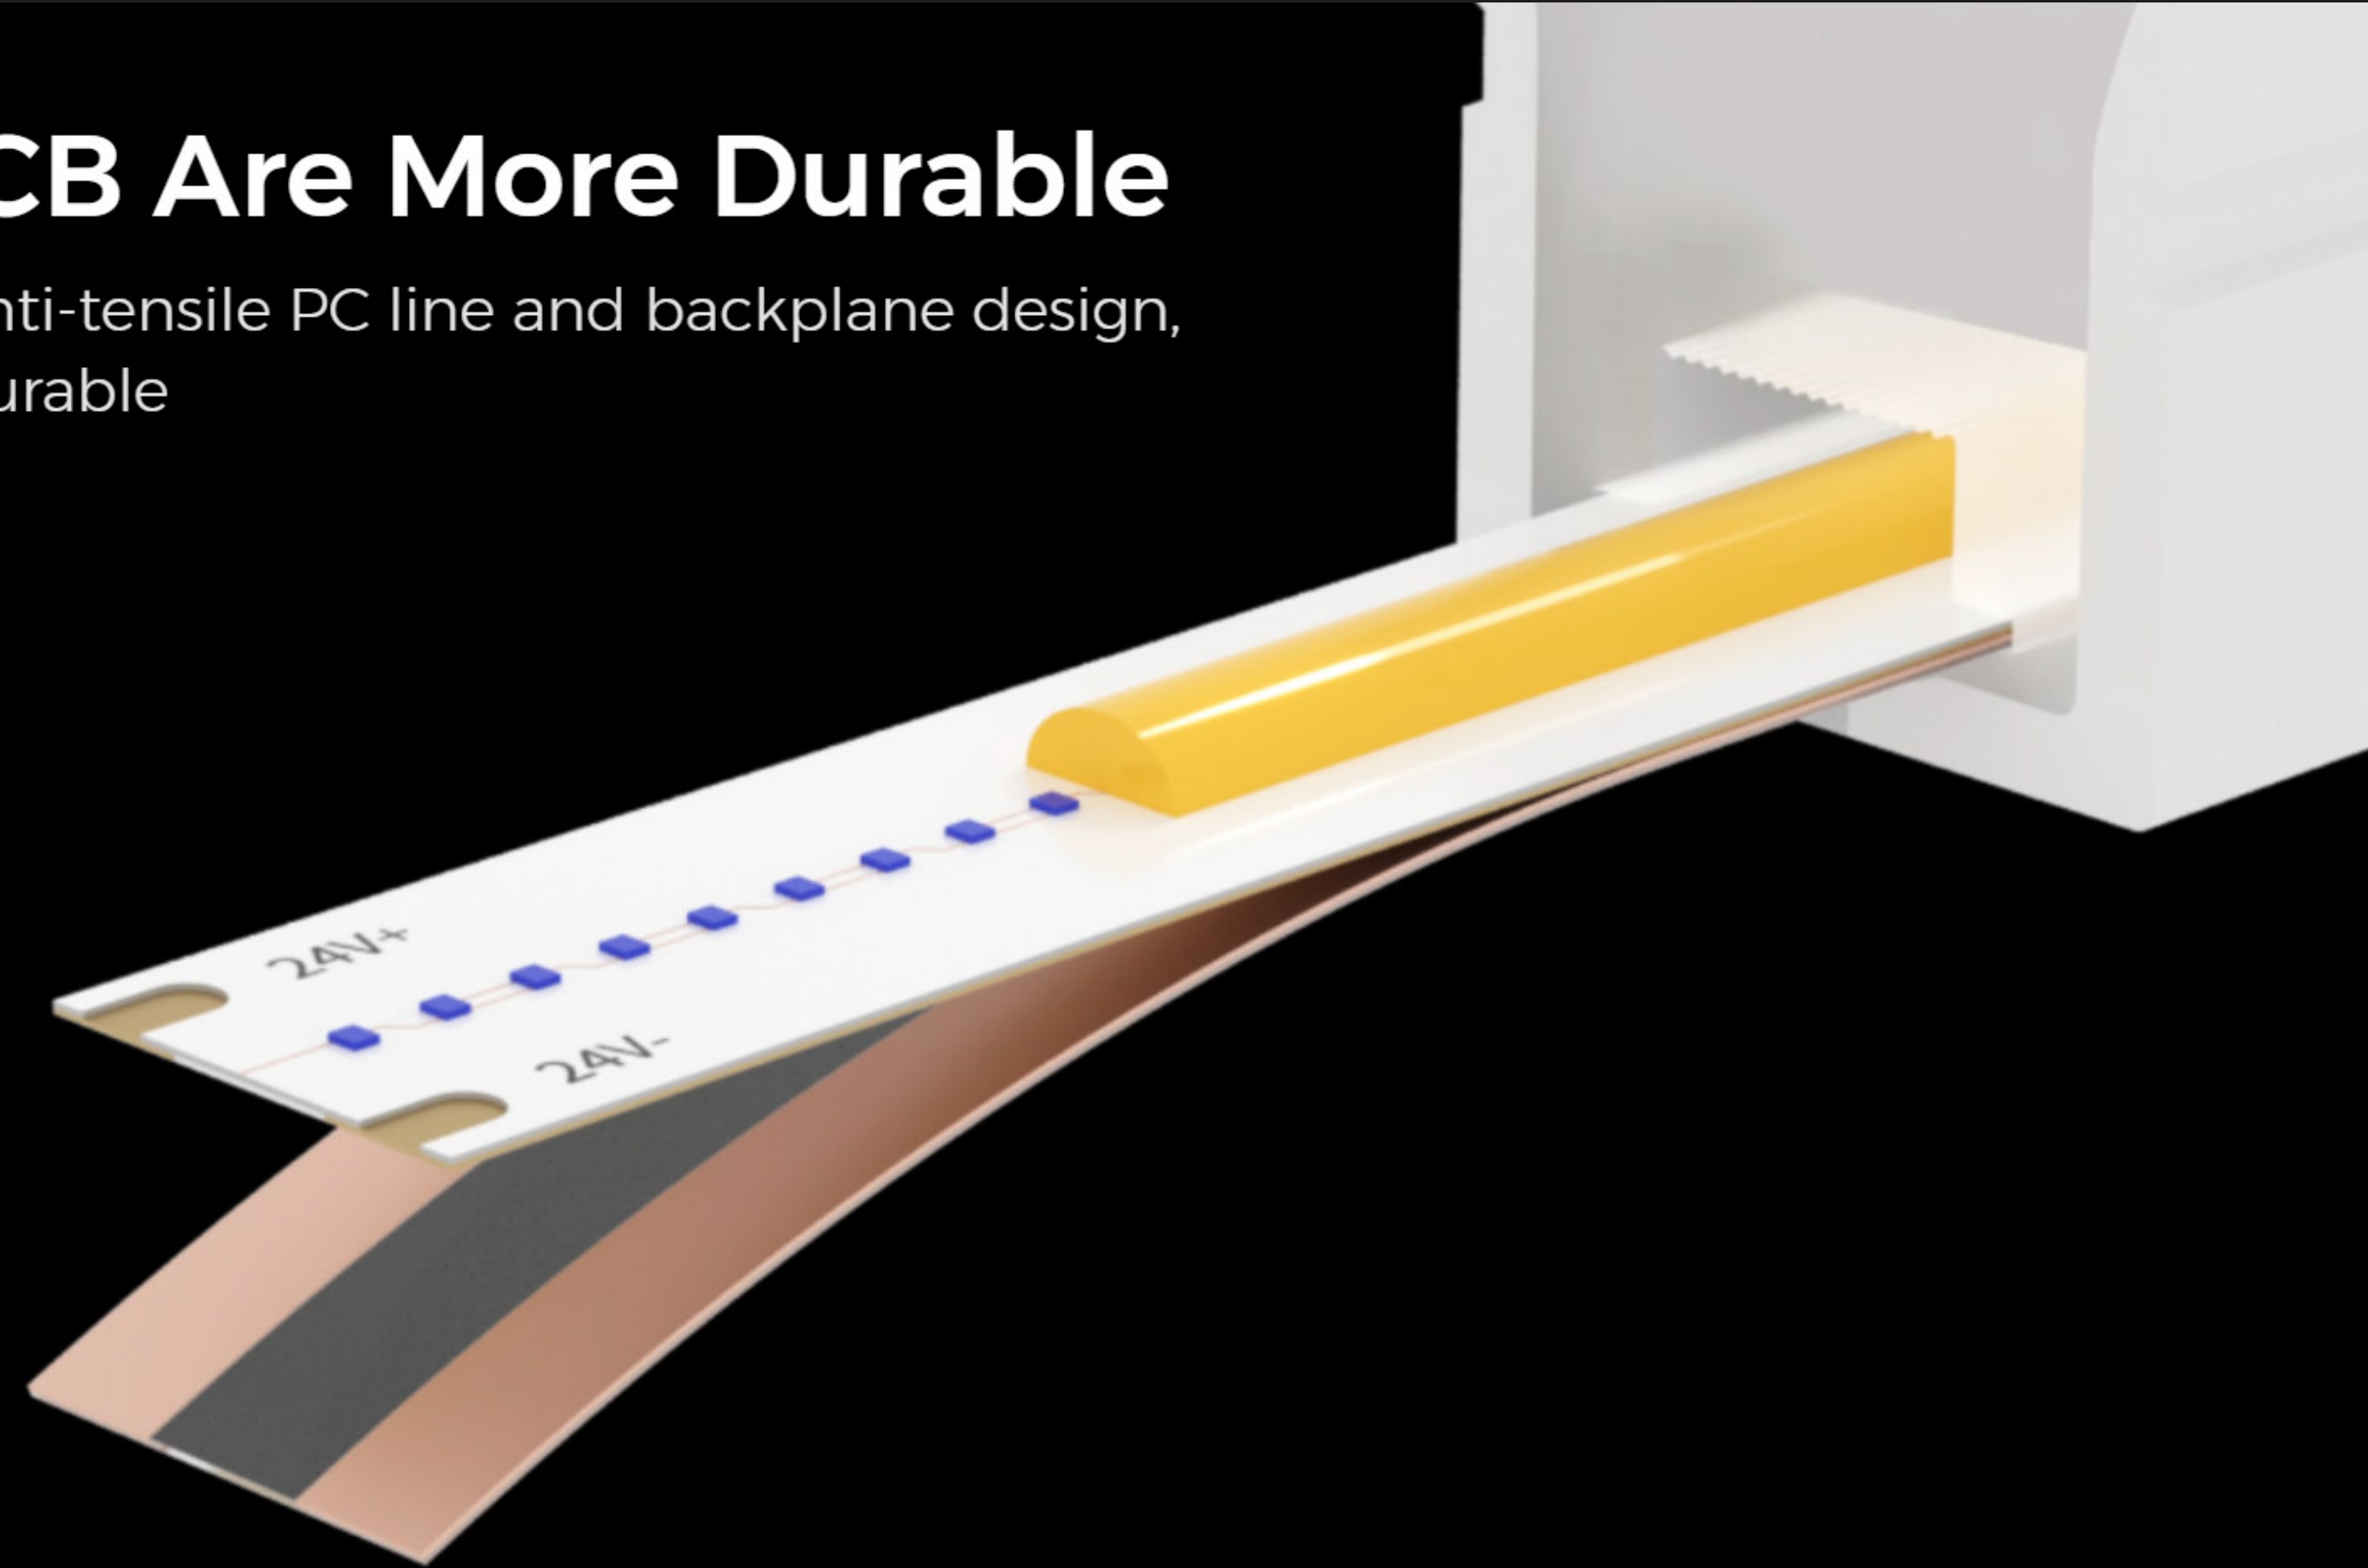

High-Temperature & Heat Wave Resistance

The Flip-Chip for direct heat dissipation, up to 110 ° C temperature resistance, special for sauna environment installation

**125°C Max, Resistant To High Temperatures
And High Humidity (Sauna Strip)**

Excellent Protective Performance

IP67 one-piece molded end caps resist thermal expansion/contraction-induced siphoning and withstand sauna moisture, condensation, etc.

**Passed The Temperature Resistance Test From
-40°C to +110°C, and Withstood 1500 Thermal
Shock Cycles**

**Ensure IP67 Protection Against Rain and Water
Immersion**

Structural Strength

Anti-Breakage PCB Are More Durable

With an innovative 2in1 built-in anti-tensile PC line and backplane design, the anti-breakage PCB is more durable

Anti-Dead Chips Without Dark Area

Dual chips parallel LEDs technology, special chip design, single chip breakage no affect the light effect

Withstands Installation Stresses

Reinforced wire soldering technology, designed to overcome external forces