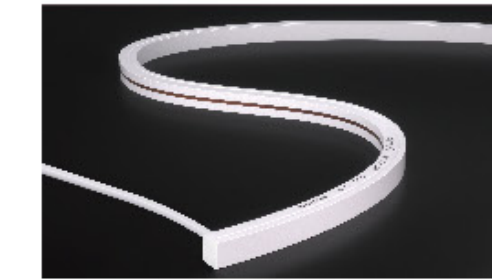

Finnish Sauna

1 Ceiling

ANT1313

ANT1615

Recommendation Reasons:

Curved neon, large light-emitting angle, soft light, 15m installation length, and RGB is available.

2 Wall

ANS1217