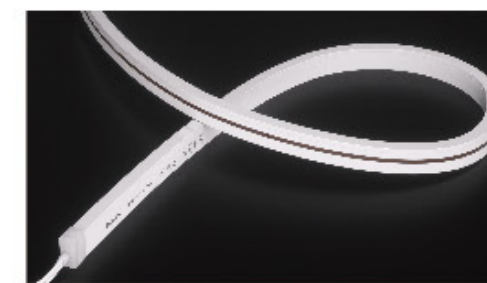

3 Under The Chair

ANS0612