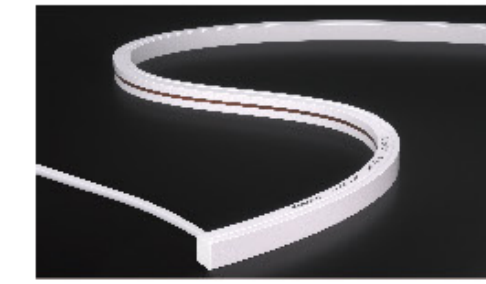

ANT1312

Recommendation Reasons:

Curved neon, large light-emitting angle, soft light, 15m installation length, and RGB is available.