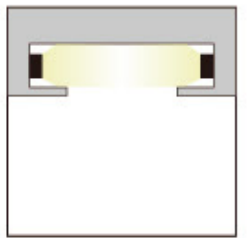

Finnish Sauna

1 Ceiling

ANT1313

ANT1615

Recommendation Reasons:

Curved neon, large light-emitting angle, soft light, 15m installation length, and RGB is available.

2 Wall

ANS1217