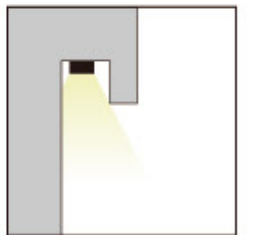

Curved neon, large light-emitting angle, soft light, 15m installation length, and RGB is available.

2 Wall

DF5-24V-EGR

ANS0612

Recommendation Reasons:

Suitable for small spaces, requiring neon products with lower brightness and smaller sizes.