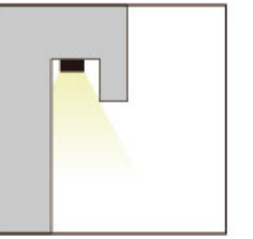

Moldable Groove

Silicone Clip

Turkish Sauna

1 Wall

DF5-24V-EGR

ANS0612

Recommendation Reasons:

Suitable for small spaces, requiring neon products with lower brightness and smaller sizes.