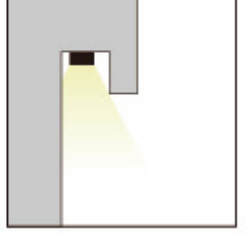

4 Sauna Stoves

DF5-24V-EGR

ANS0612

Recommendation Reasons:

High temperature-resistant while featuring a slimmer size.

Accessories

Flat Mounting Clip

Flat Mounting Aluminum Groove