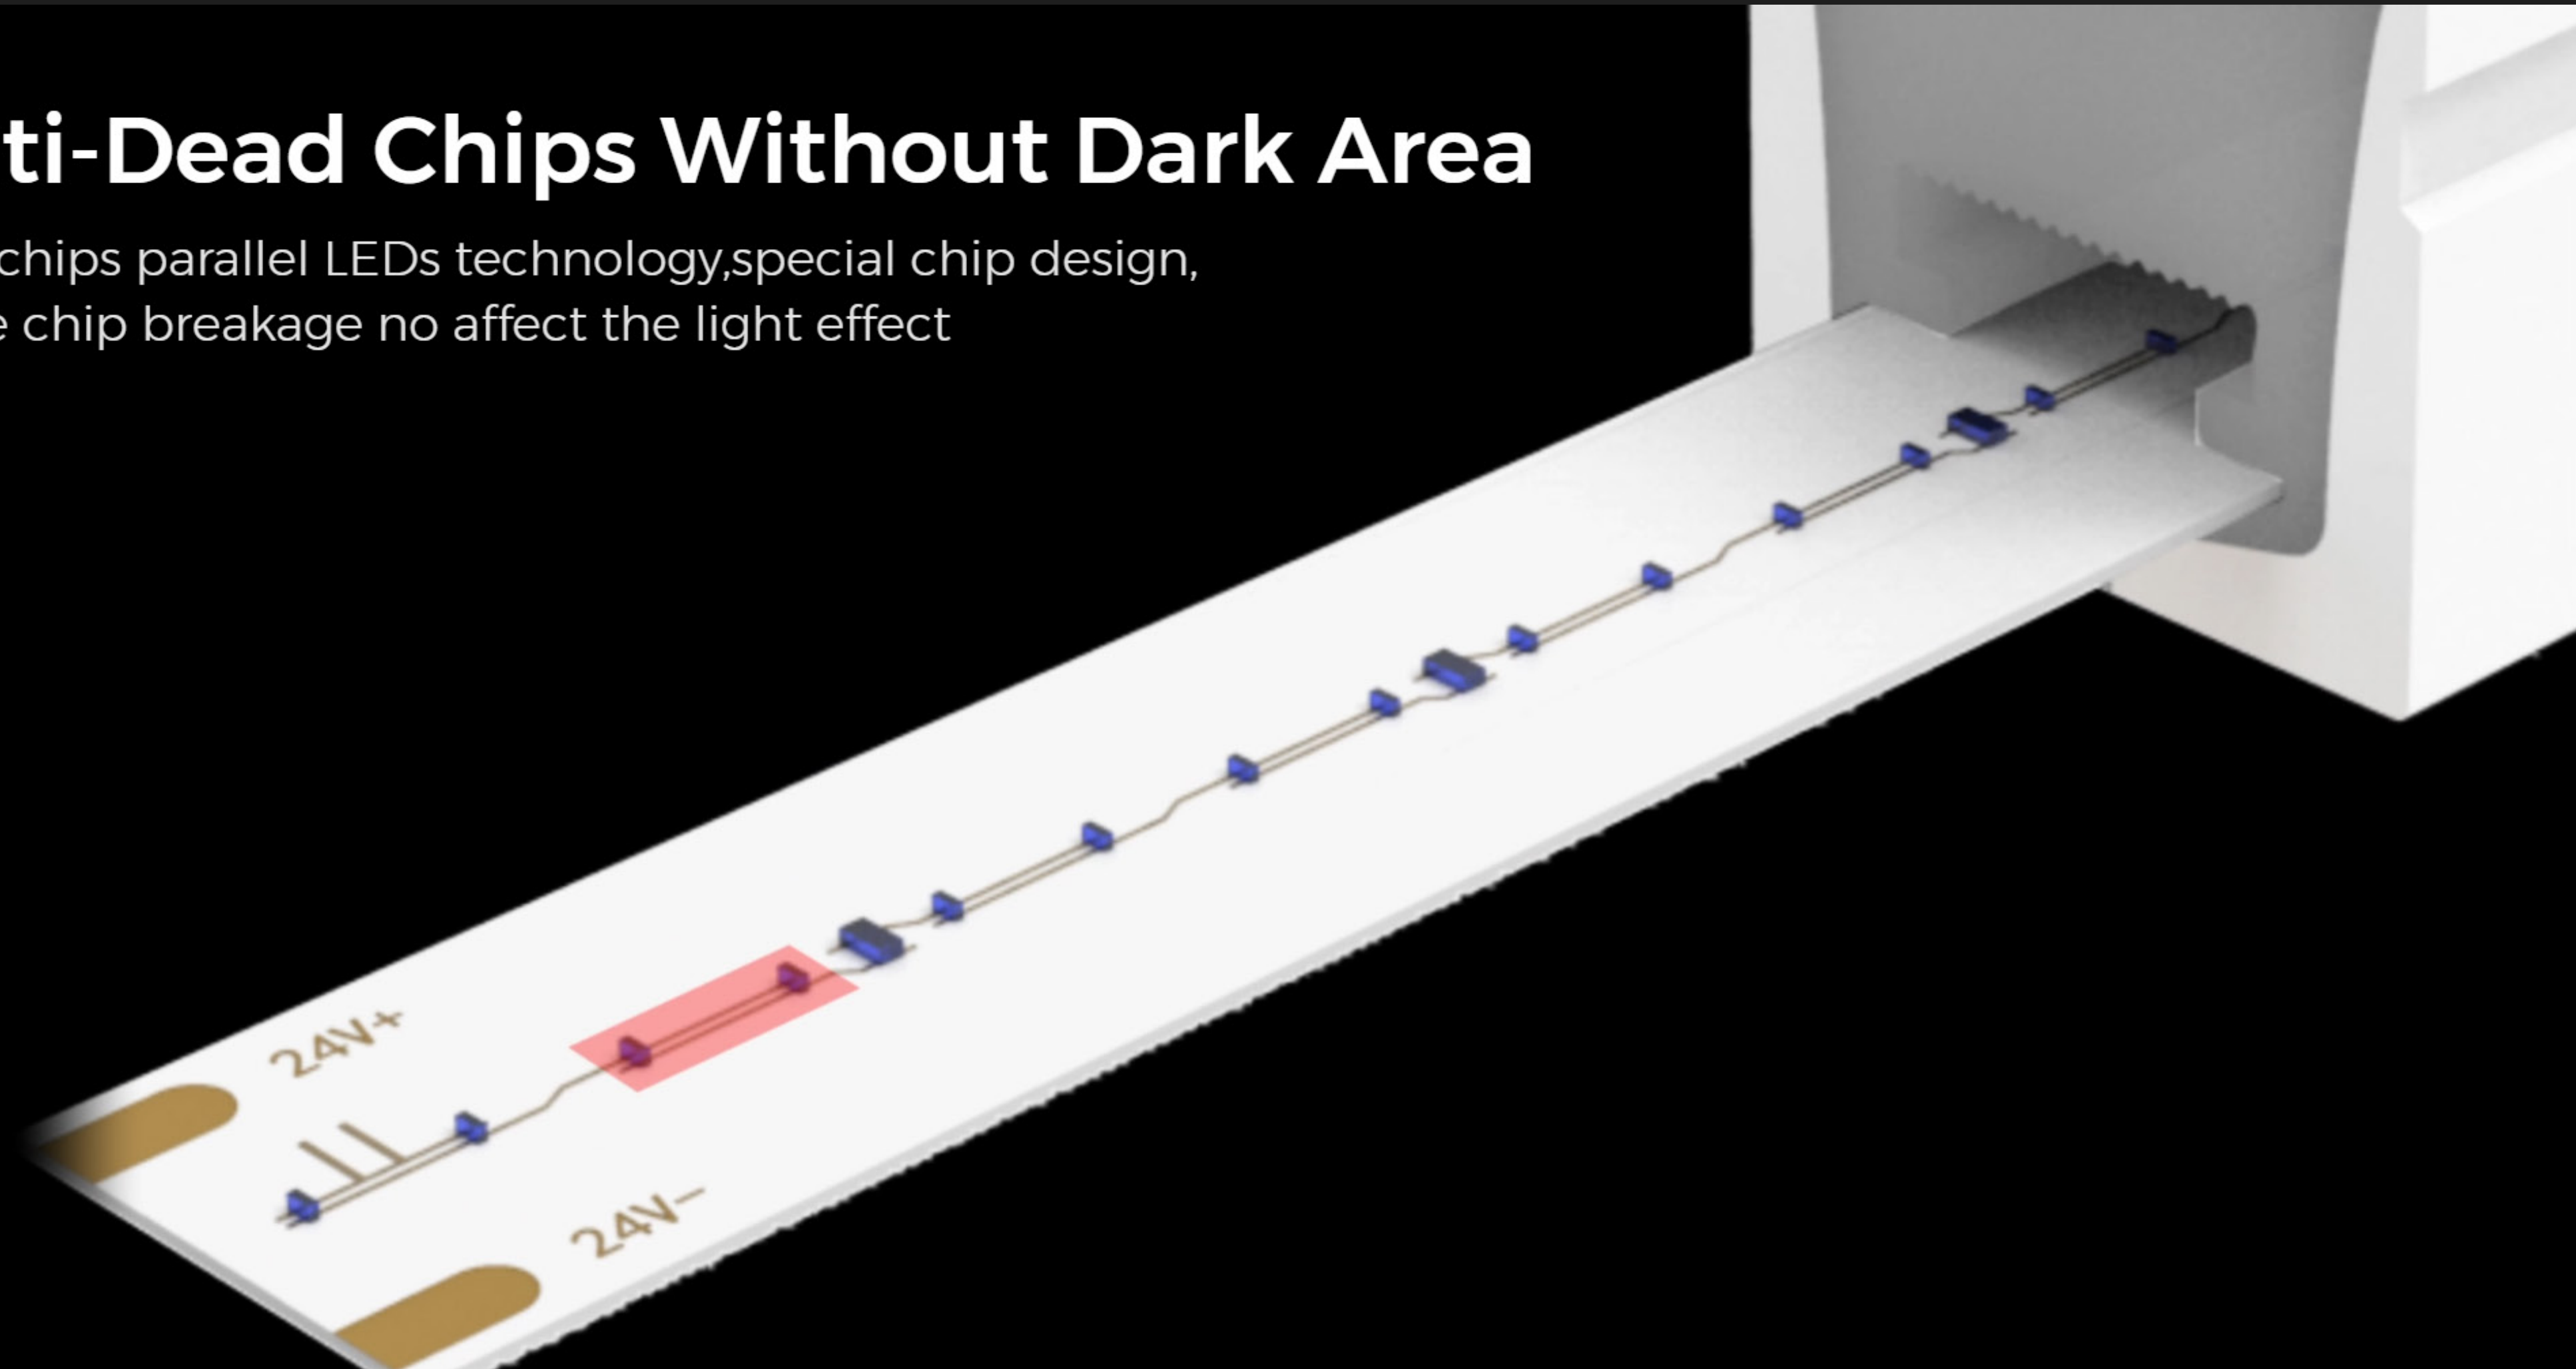

Excellent Protective Performance

IP67 one-piece molded end caps resist thermal expansion/contraction-induced siphoning and withstand sauna moisture, condensation, etc.

**Passed The Temperature Resistance Test From
-40°C to +110°C, and Withstood 1500 Thermal
Shock Cycles**

**Ensure IP67 Protection Against Rain and Water
Immersion**

Structural Strength

Anti-Breakage PCB Are More Durable

With an innovative 2in1 built-in anti-tensile PC line and backplane design, the anti-breakage PCB is more durable

Anti-Dead Chips Without Dark Area

Dual chips parallel LEDs technology, special chip design, single chip breakage no affect the light effect

Withstands Installation Stresses

Reinforced wire soldering technology, designed to overcome external forces