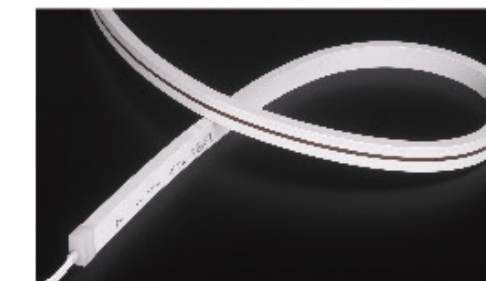

ANS0612

Recommendation Reasons:

Suitable for small spaces, requiring neon products with lower brightness and smaller sizes.