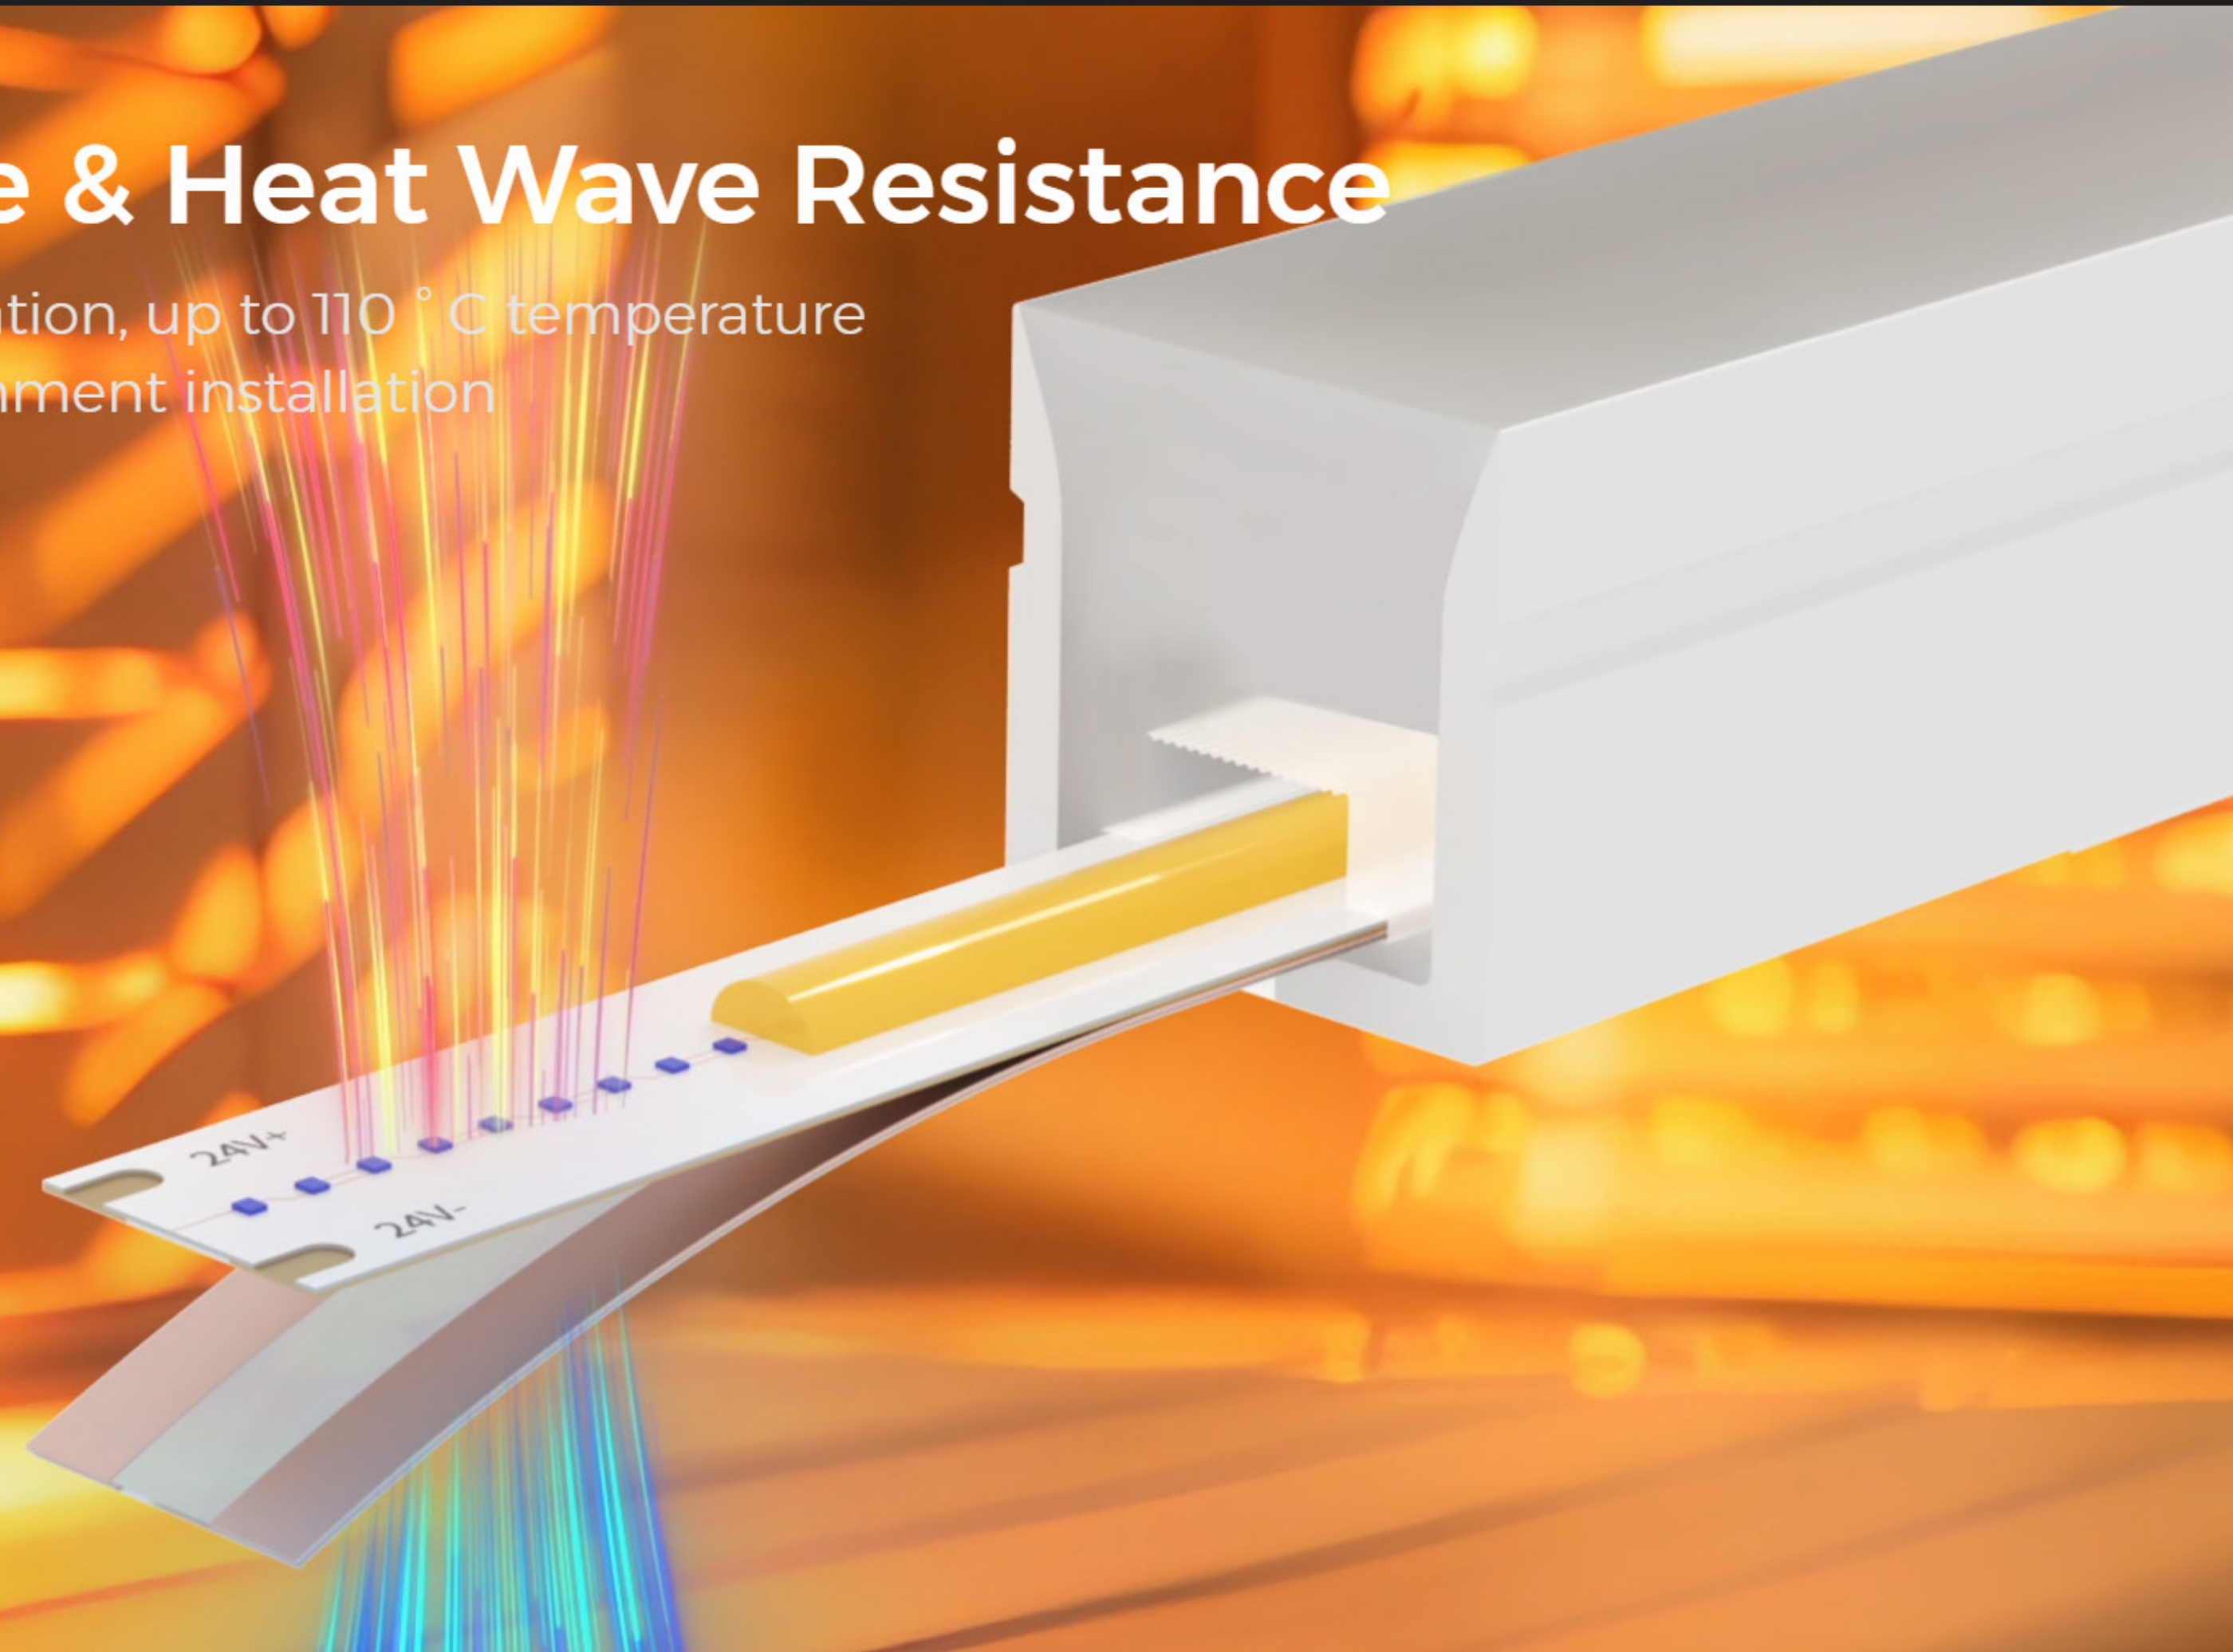

High-Temperature & Heat Wave Resistance

The Flip-Chip for direct heat dissipation, up to 110 ° C temperature resistance, special for sauna environment installation

**125°C Max, Resistant To High Temperatures
And High Humidity (Sauna Strip)**