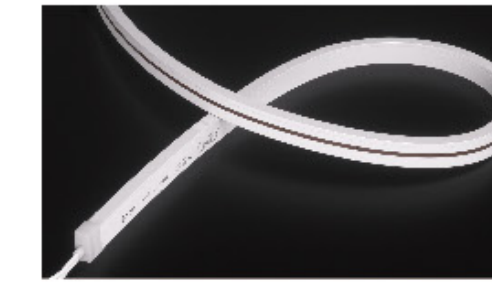

Accessories

Flat Mounting Clip

Flat Mounting Aluminum Groove

Silicone Clip

Heated Display Cabinet

1

1 Background Light

DF5-24V-EGR