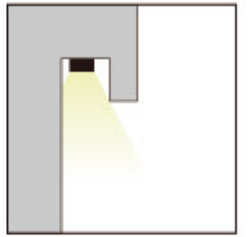

Recommendation Reasons:

Flat neon, moderate light-emitting surface, full range of light colors available, 15m installation length.