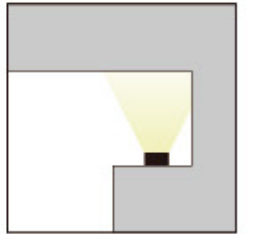

Curved neon, large light-emitting angle, soft light, 15m installation length, and RGB is available.

2 Wall

DF5-24V-EGR

ANS0612

Recommendation Reasons:

Suitable for small spaces, requiring neon products with lower brightness and smaller sizes.