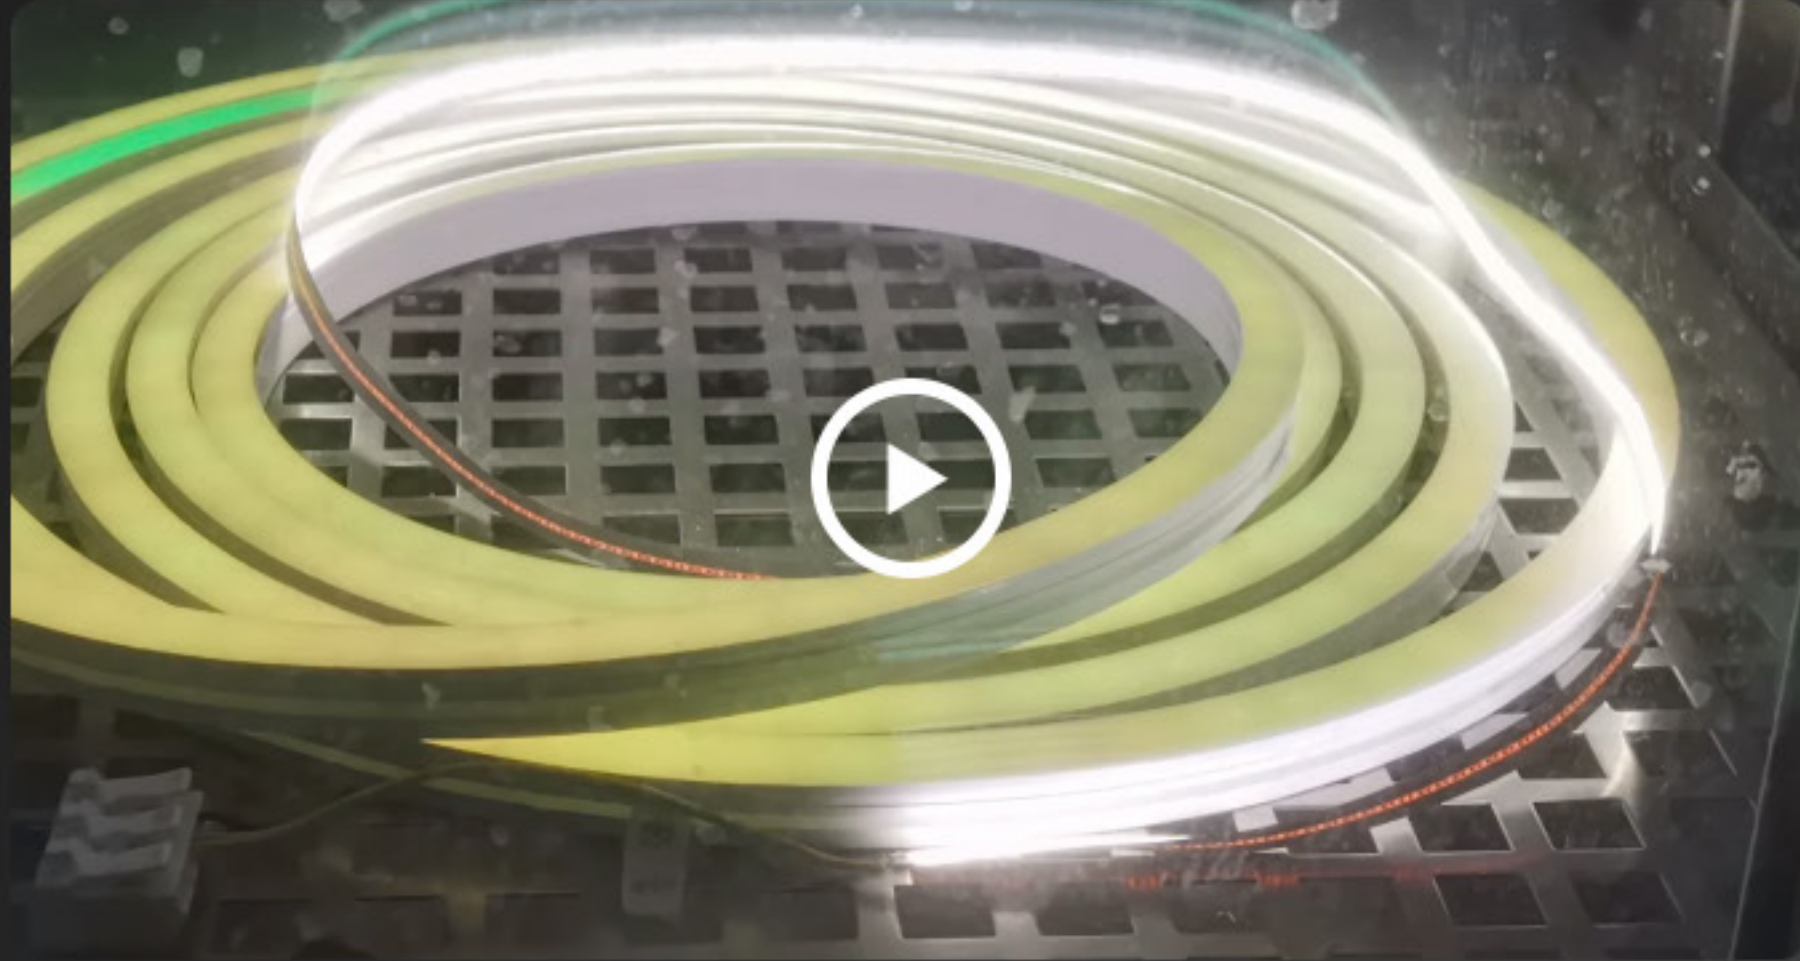

High-Temperature & Heat Wave Resistance

The Flip-Chip for direct heat dissipation, up to 110 ° C temperature resistance, special for sauna environment installation

**125°C Max, Resistant To High Temperatures
And High Humidity (Sauna Strip)**

Excellent Protective Performance

IP67 one-piece molded end caps resist thermal expansion/contraction-induced siphoning and withstand sauna moisture, condensation, etc.

**Passed The Temperature Resistance Test From
-40°C to +110°C, and Withstood 1500 Thermal
Shock Cycles**